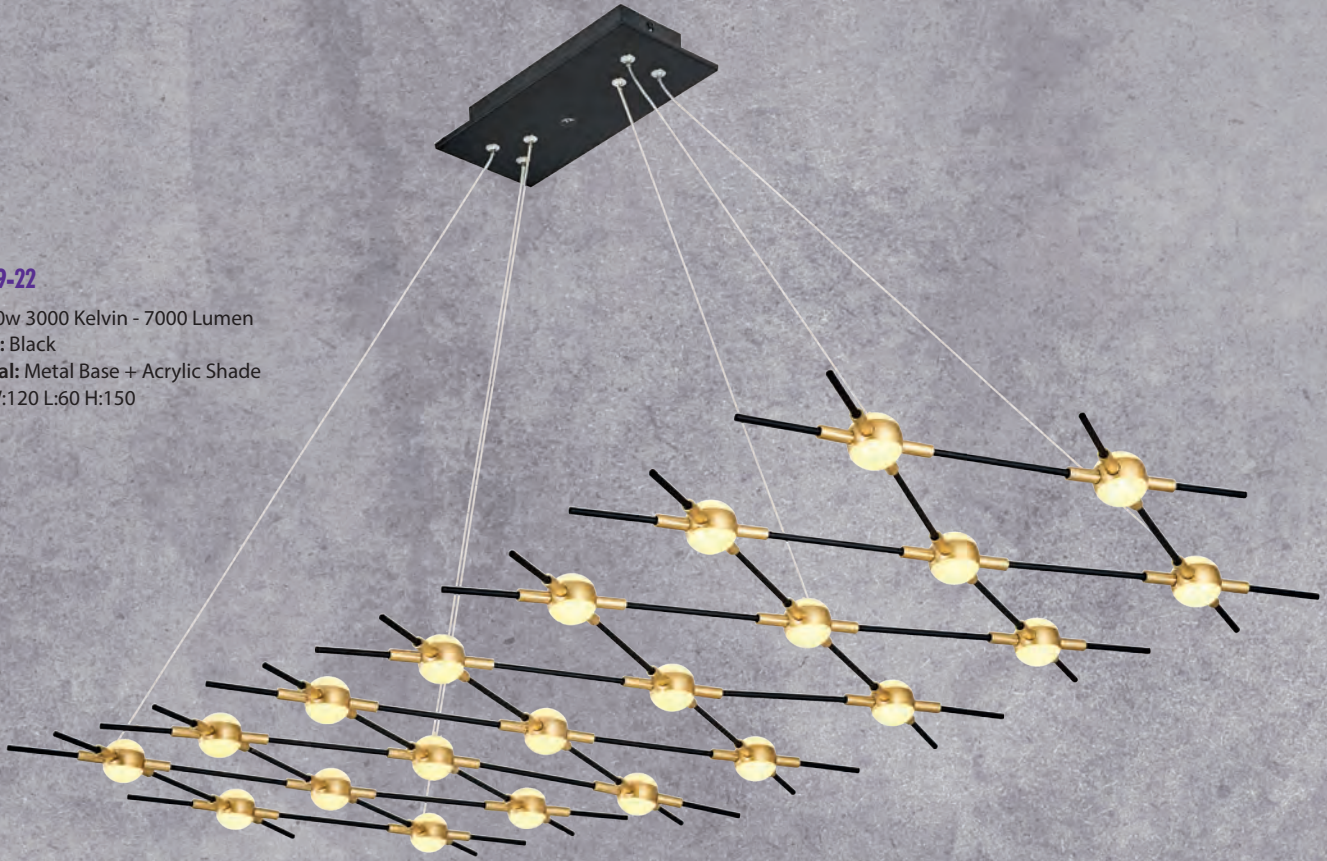

5378-APL1

LED 6w 3000 Kelvin - 600 Lumen
Colour: White + Black
Material: Metal Base + Acrylic Shade
Size: W:16 L:14 H:7

5378

5379

LED

5379-22

LED 70w 3000 Kelvin - 7000 Lumen
Colour: Black
Material: Metal Base + Acrylic Shade
Size: W:120 L:60 H:150