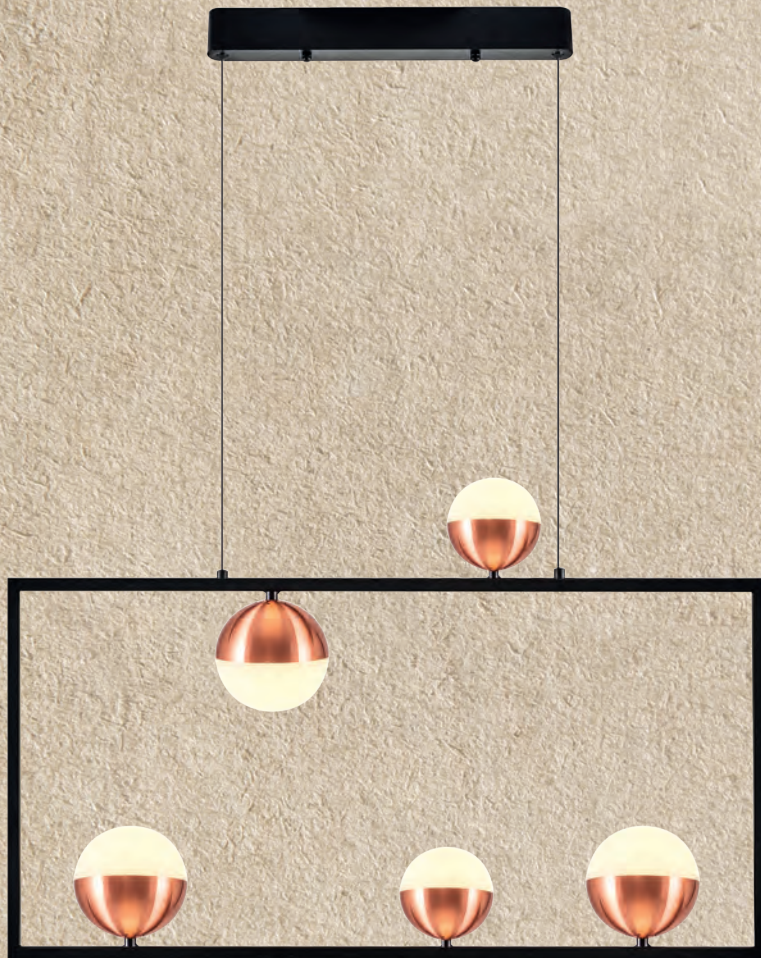

4029-8

LED 48w 3000 Kelvin - 4800 Lumen
Colour: Rose Gold
Material: Metal Base + Acrylic Shade
Size: W:125 L:55 H:120

4029

4029

LED

4029-L

LED 24w 3000 Kelvin - 2400 Lumen
Colour: Rose Gold
Material: Metal Base + Acrylic Shade
Size: W:30 L:23 H:150