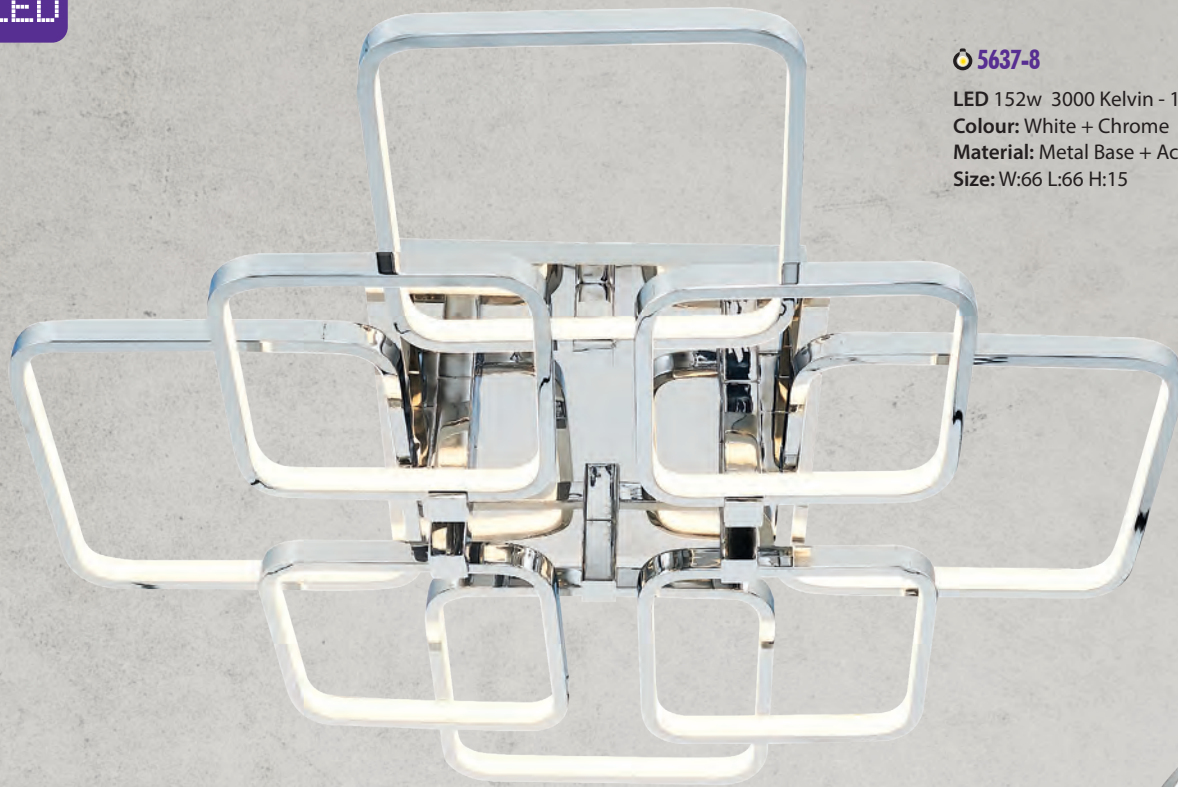

5636APL-K

LED 12w 3000 Kelvin - 1260 Lumen
Colour: White + Chrome
Material: Metal Base + Acrylic Shade
Size: W:27 L:9 H:10

5636

5637

LED

5637-8

LED 152w 3000 Kelvin - 15960 Lumen
 Colour: White + Chrome
 Material: Metal Base + Acrylic Shade
 Size: W:66 L:66 H:15