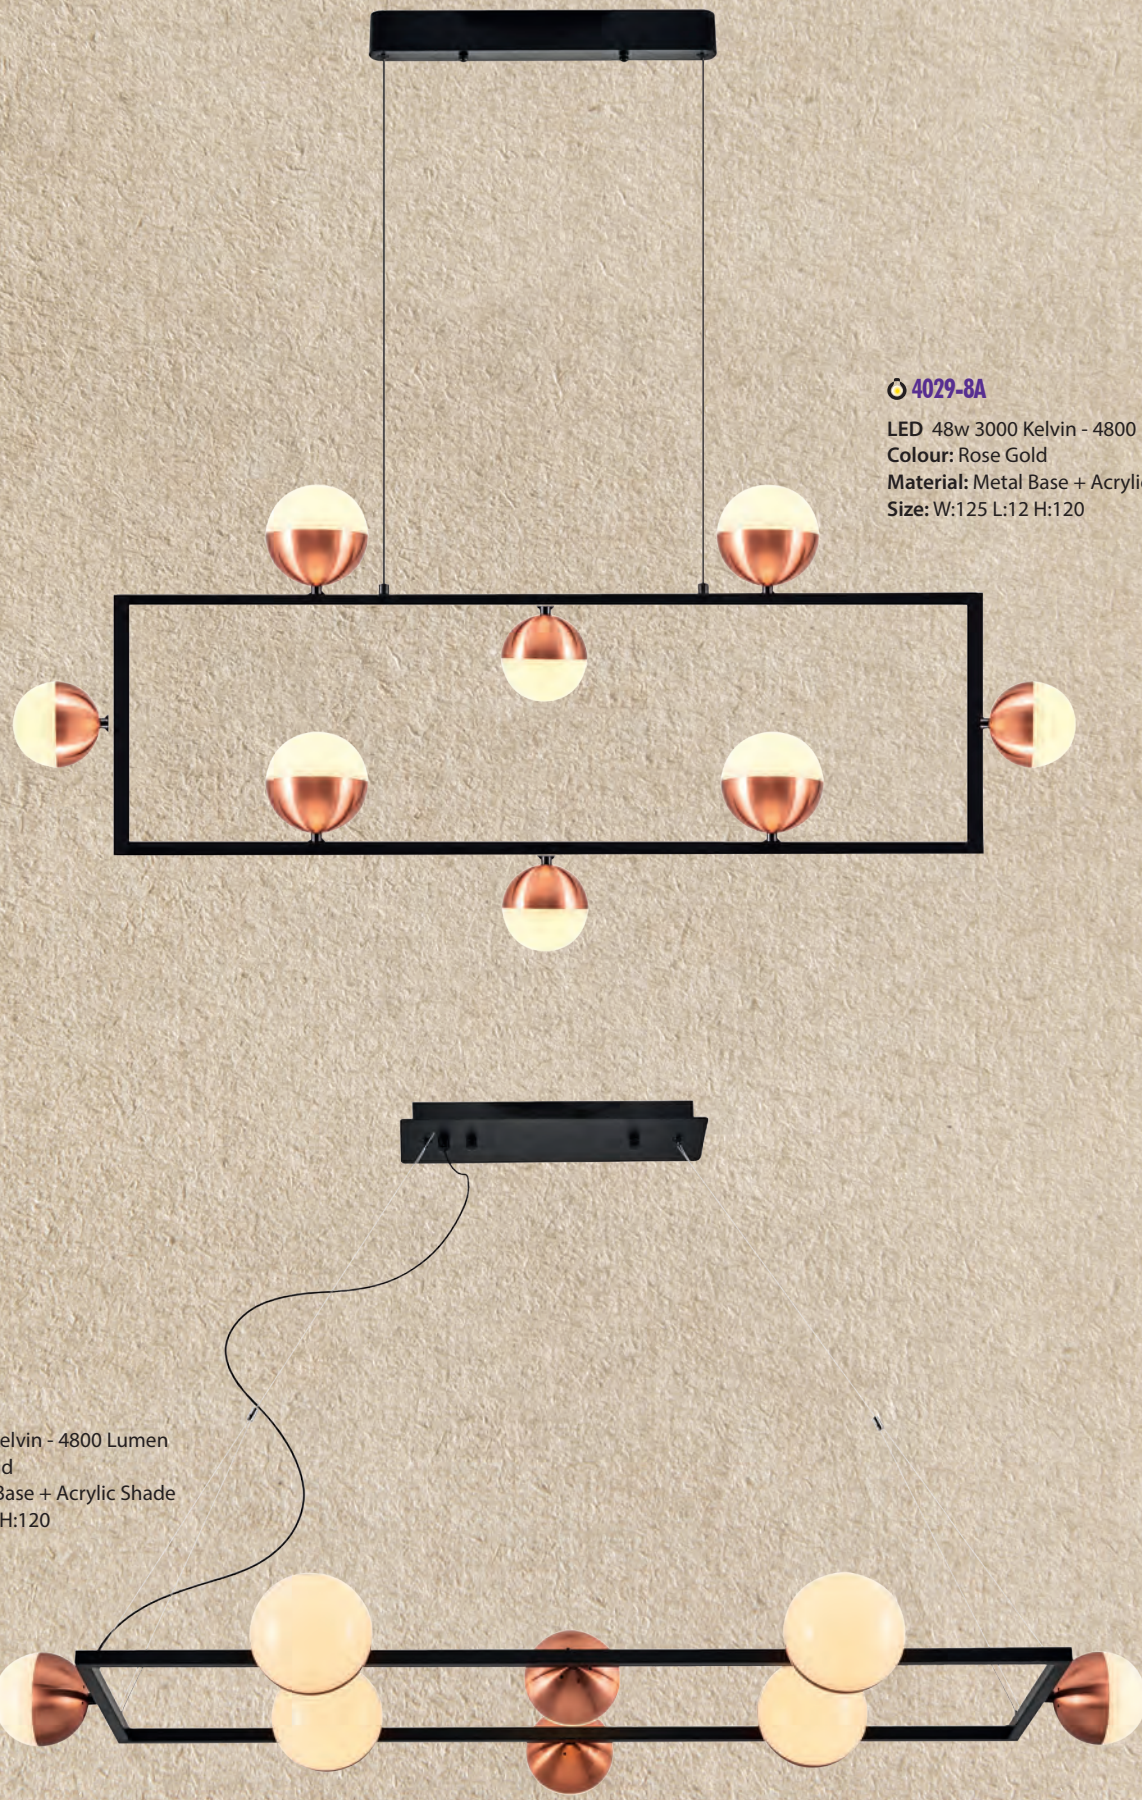

🔆 5674-ML

LED 7w 3000 Kelvin - 700 Lumen
Colour: White + Black + Rose Gold
Material: Metal Base + Acrylic Shade
Size: Ø:22 H:48

On/Off Button

5674

4029

LED

4029-8A

LED 48w 3000 Kelvin - 4800 Lumen
Colour: Rose Gold
Material: Metal Base + Acrylic Shade
Size: W:125 L:12 H:120