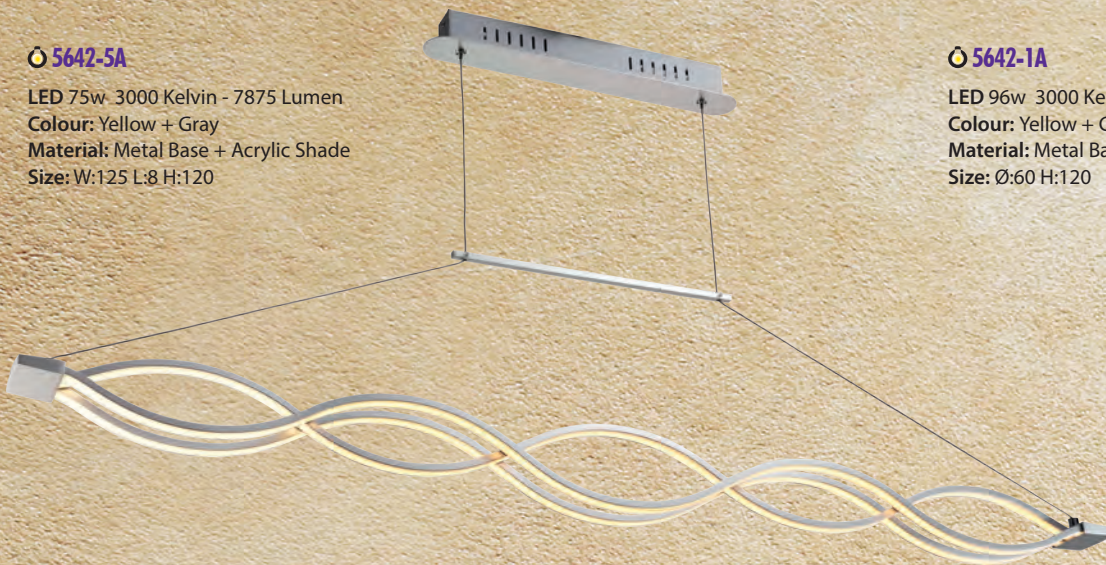

5642-1A

LED 96w 3000 Kelvin - 10080 Lumen
Colour: Yellow + Gray
Material: Metal Base + Acrylic Shade
Size: Ø:60 H:120