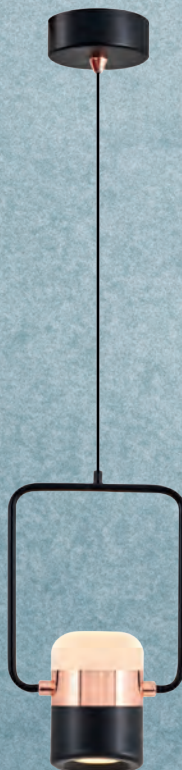

5024B-1A

LED 8w 3000 Kelvin - 800 Lumen
Colour: White + Black
Material: Metal Base + Acrylic Shade
Size: Ø:15 H:120