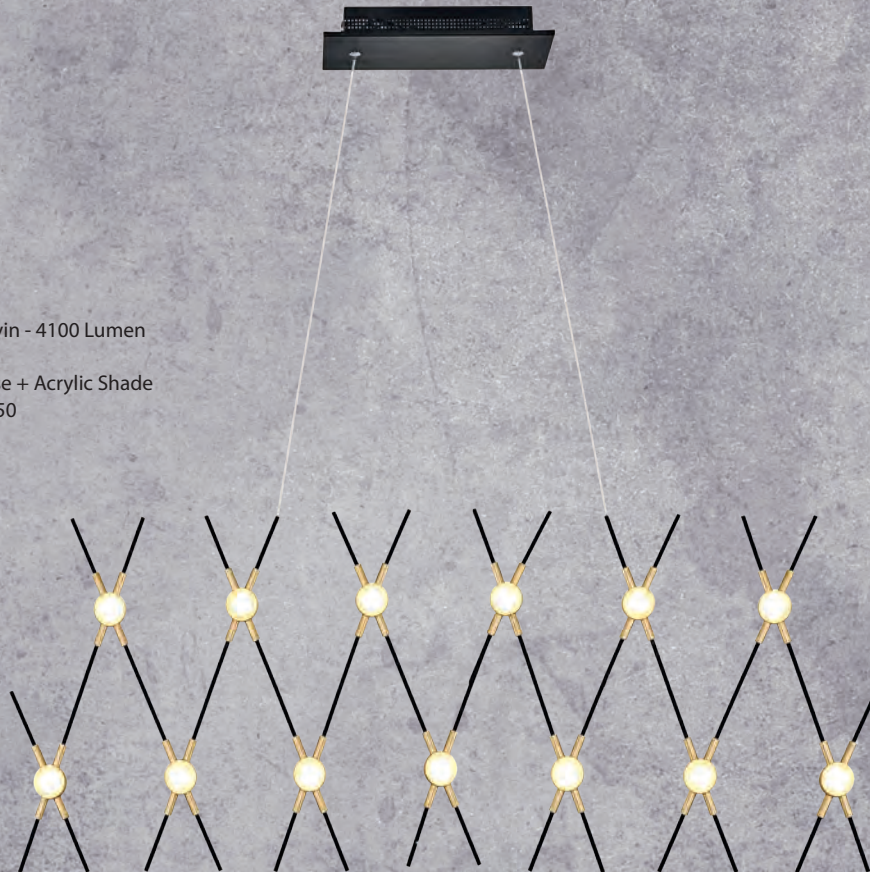

5379-13

LED 41w 3000 Kelvin - 4100 Lumen
Colour: Black
Material: Metal Base + Acrylic Shade
Size: W:100 L:4 H:150