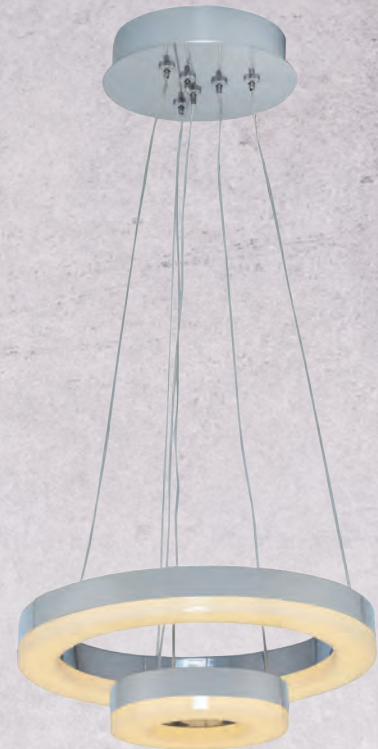

5631-1A

LED 18w 3000 Kelvin - 1890 Lumen
Colour: White + Crinkle
Material: Metal Base + Acrylic Shade
Size: Ø:24 H:120