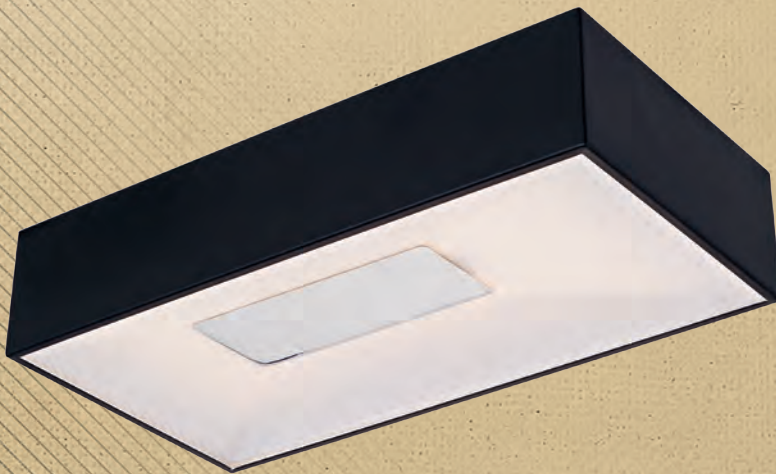

5617

5656

LED

FREE DESIGN

5656-1

LED 15w
4000 Kelvin - 1575 Lumen
Colour: White + Black
Material: Metal Base + Acrylic Base
Size: W:23 L:23 H:13

5656-2

LED 28w
4000 Kelvin - 2940 Lumen
Colour: White + Black
Material: Metal Base + Acrylic Base
Size: W:33 L:33 H:11