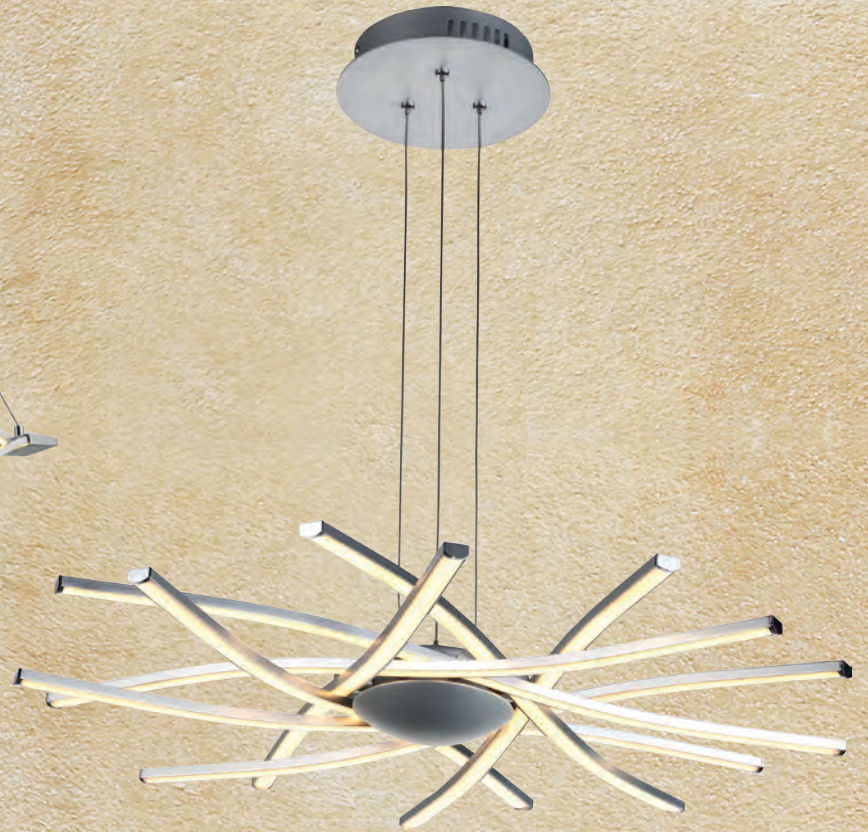

5642-1

LED 96w 3000 Kelvin - 10080 Lumen
 Colour: Yellow + Gray
 Material: Metal Base + Acrylic Shade
 Size: Ø:60 H:15

5642

5642

LED

5642-3A

LED 54w 3000 Kelvin - 4500 Lumen
Colour: Yellow + Gray
Material: Metal Base + Acrylic Shade
Size: W:90 L:8 H:120