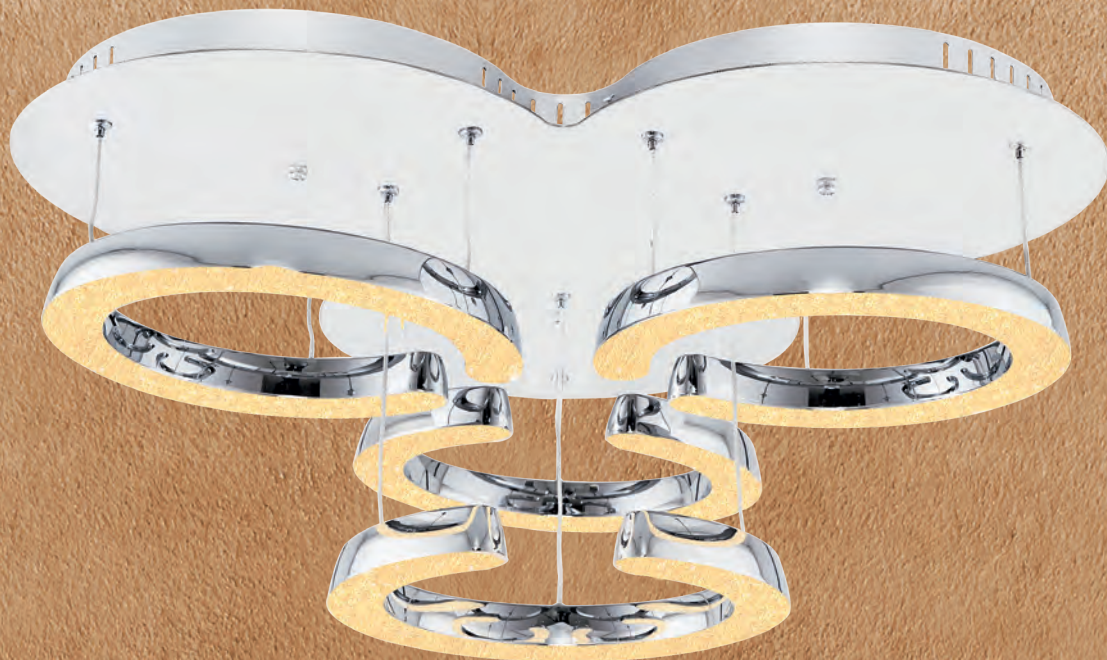

5621

5621

LED

5621-5

LED 75w 3000 Kelvin - 7350 Lumen
 Colour: White + Chrome
 Material: Metal Base + Acrylic Shade Size: Ø:57 H:33

5621-4

LED 60w 3000 Kelvin - 5880 Lumen
 Colour: White + Chrome
 Material: Metal Base + Acrylic Shade Size: Ø:63 H:33