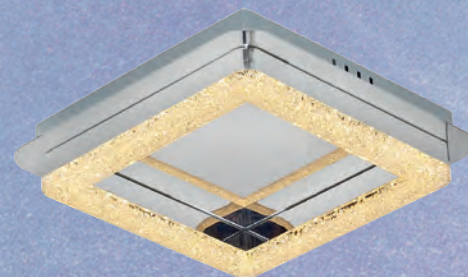

5632-1

LED 16w 3000 Kelvin - 1680 Lumen
Colour: White + Crinkle
Material: Metal Base + Acrylic Shade Size: W:28 L:28 H:6