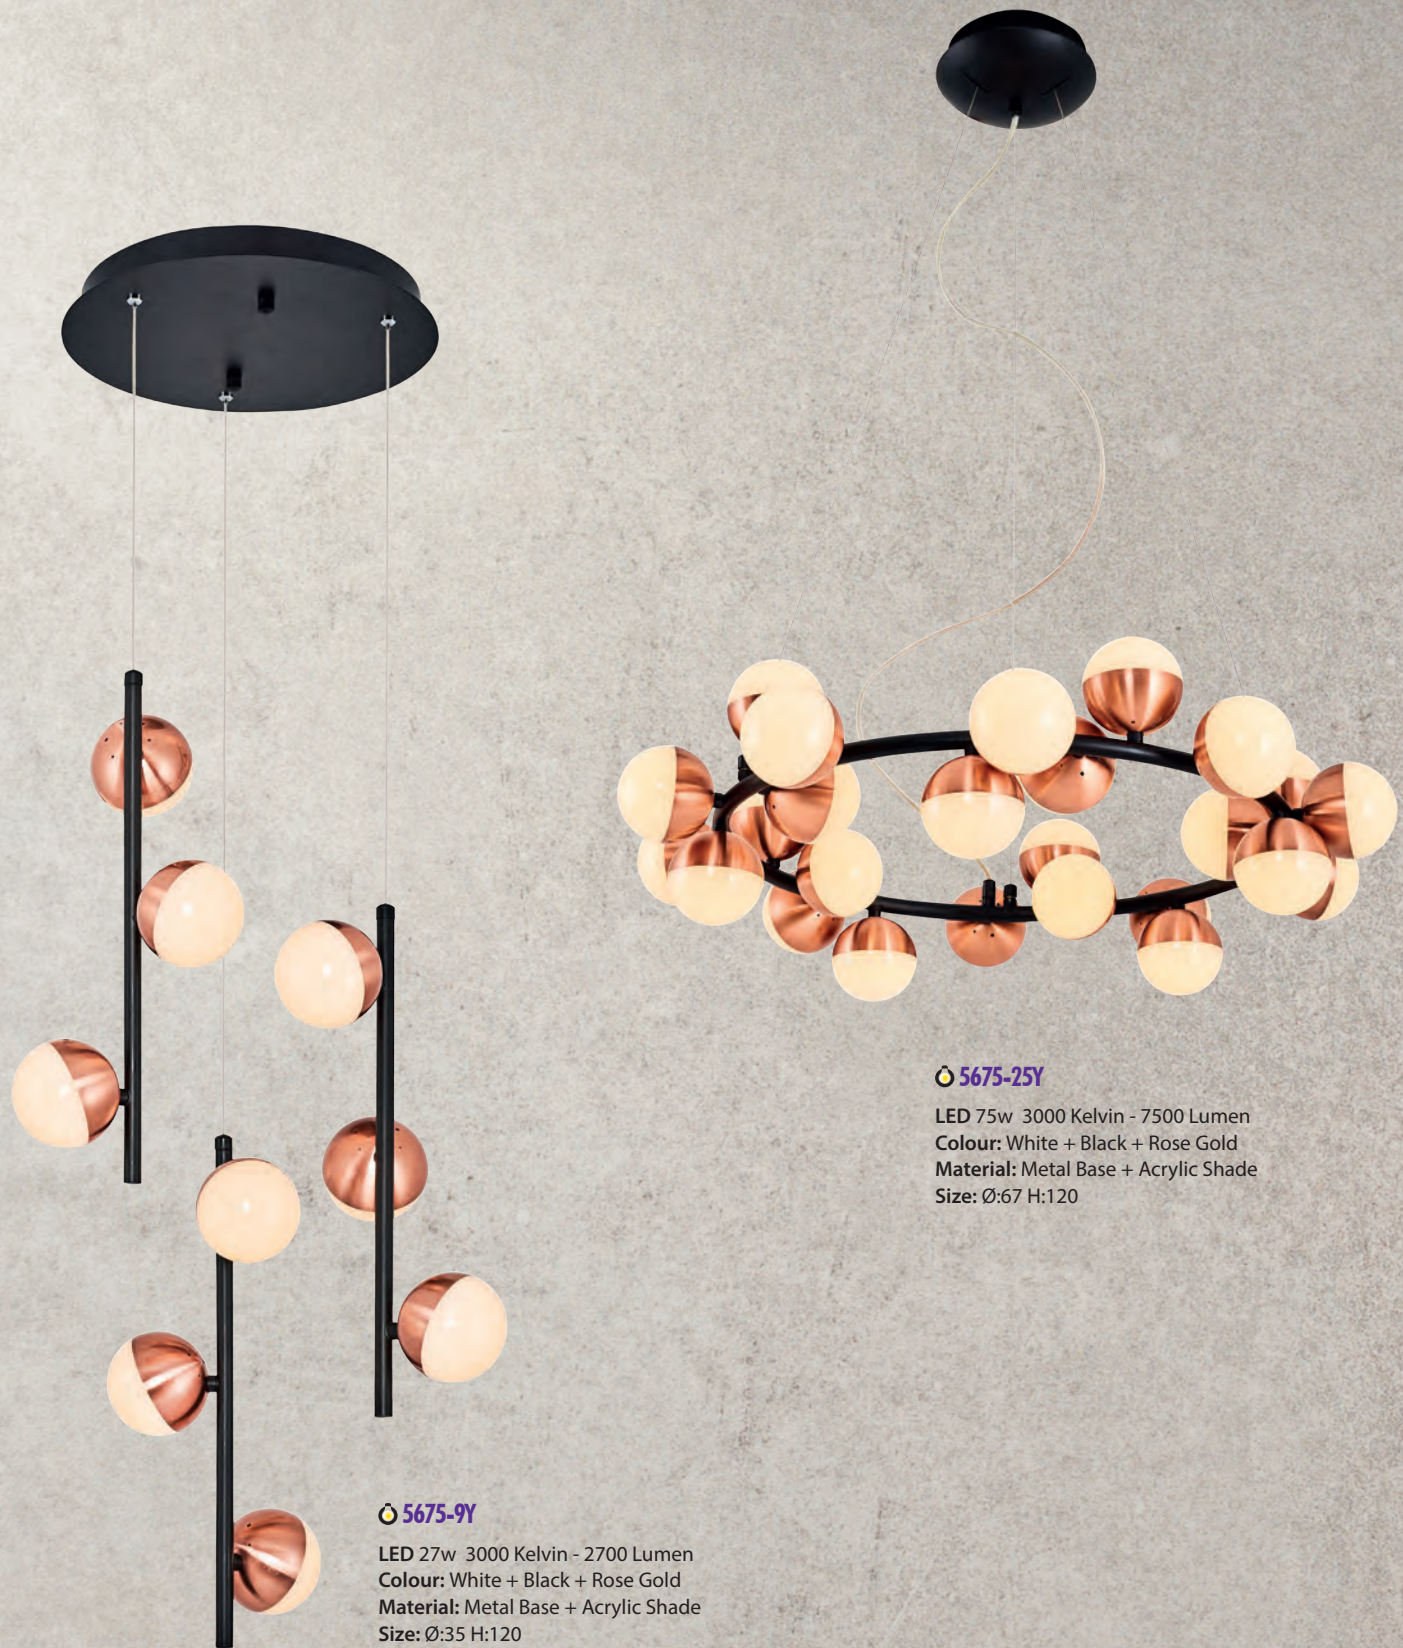

5675

LED

5675-25Y

LED 75w 3000 Kelvin - 7500 Lumen
Colour: White + Black + Rose Gold
Material: Metal Base + Acrylic Shade
Size: Ø:67 H:120

5675-9Y

LED 27w 3000 Kelvin - 2700 Lumen
Colour: White + Black + Rose Gold
Material: Metal Base + Acrylic Shade
Size: Ø:35 H:120