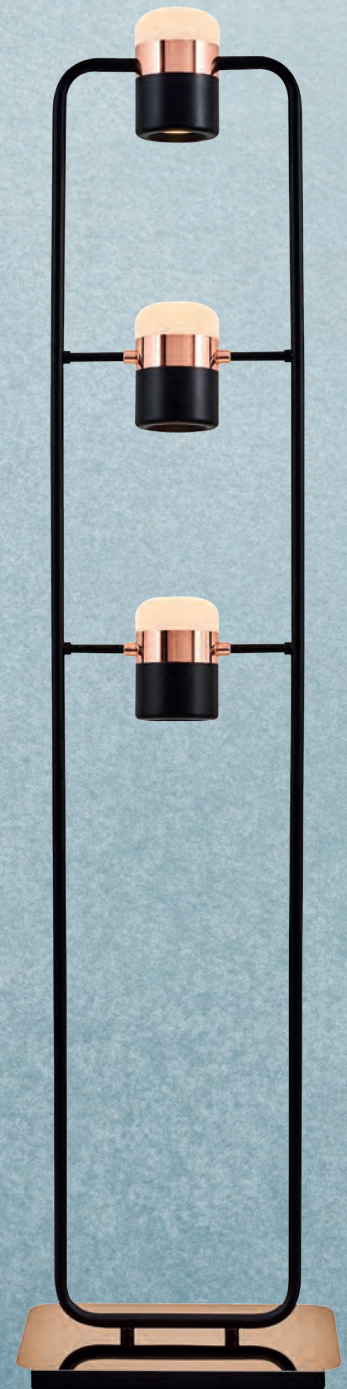

5024-L

LED 24w 3000 Kelvin - 2400 Lumen
Colour: White + Black
Material: Metal Base + Acrylic Shade
Size: W:30 L: 19 H:128