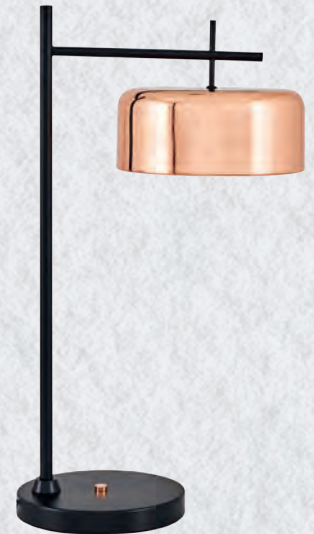

5386R-ML

LED 10w 3000 Kelvin - 1000 Lumen
Colour: Rose Gold
Material: Metal Base + Acrylic Shade
Size: Ø:36 H:60