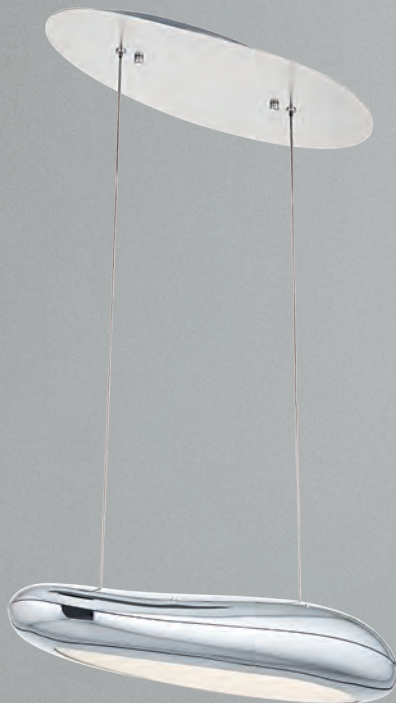

5620-1A

LED 11w 3000 Kelvin - 1100 Lumen
Colour: Chrome
Material: Metal Base + Acrylic Shade
Size: Ø:43 H:90