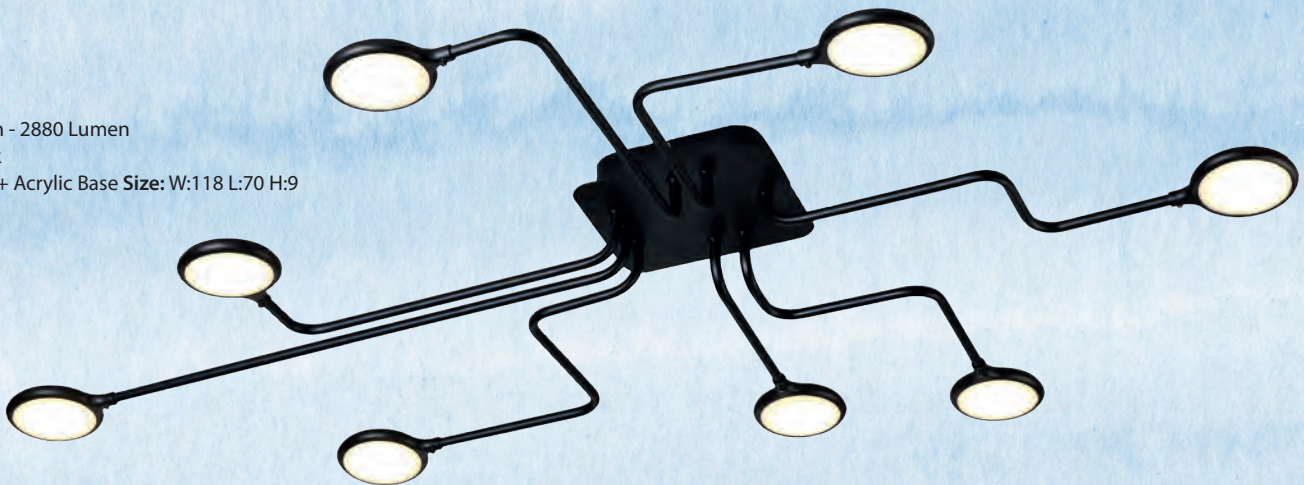

5661-8

LED 48w 3000 Kelvin - 2880 Lumen
Colour: White + Black
Material: Metal Base + Acrylic Base Size: W:118 L:70 H:9