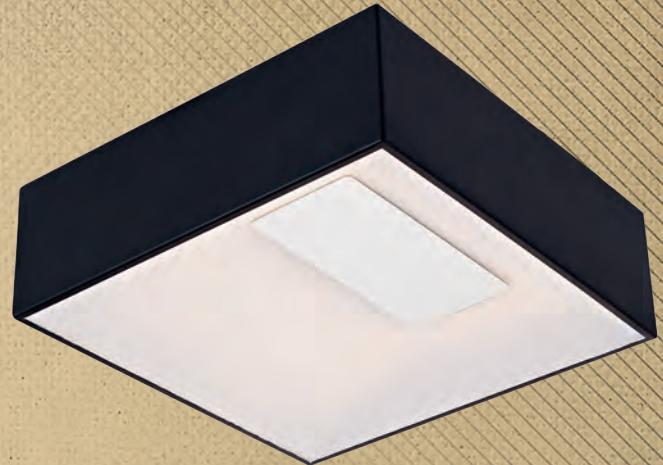

5617

5656

LED

FREE DESIGN

5656-1

LED 15w
4000 Kelvin - 1575 Lumen
Colour: White + Black
Material: Metal Base + Acrylic Base
Size: W:23 L:23 H:13

5656-2

LED 28w
4000 Kelvin - 2940 Lumen
Colour: White + Black
Material: Metal Base + Acrylic Base
Size: W:33 L:33 H:11