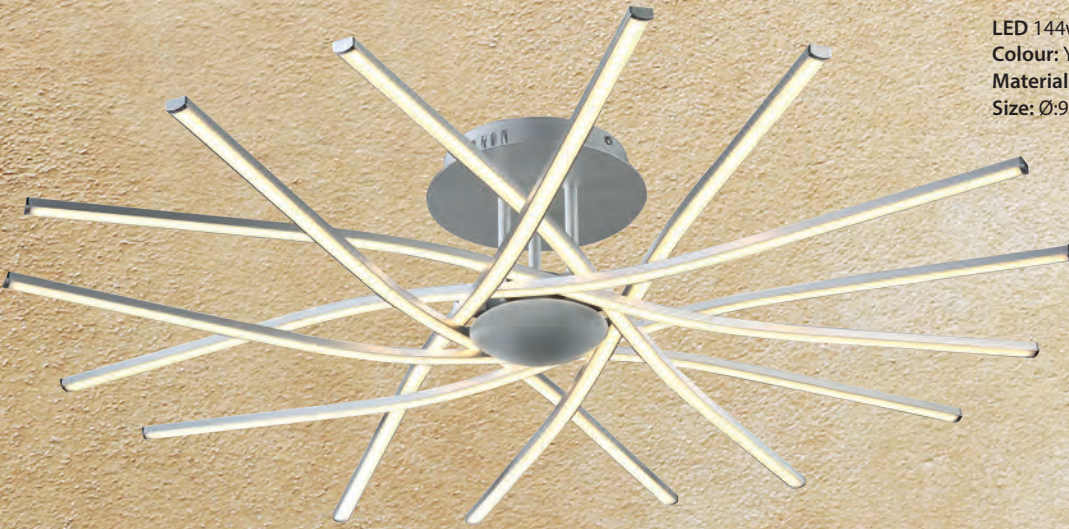

5637-3A

LED 57w 3000 Kelvin - 5985 Lumen
 Colour: White + Chrome
 Material: Metal Base + Acrylic Shade
 Size: Ø:55 H:20

5637

5642

LED

5642-2

LED 144w 3000 Kelvin - 15120 Lumen
 Colour: Yellow + Gray
 Material: Metal Base + Acrylic Shade
 Size: Ø:90 H:15