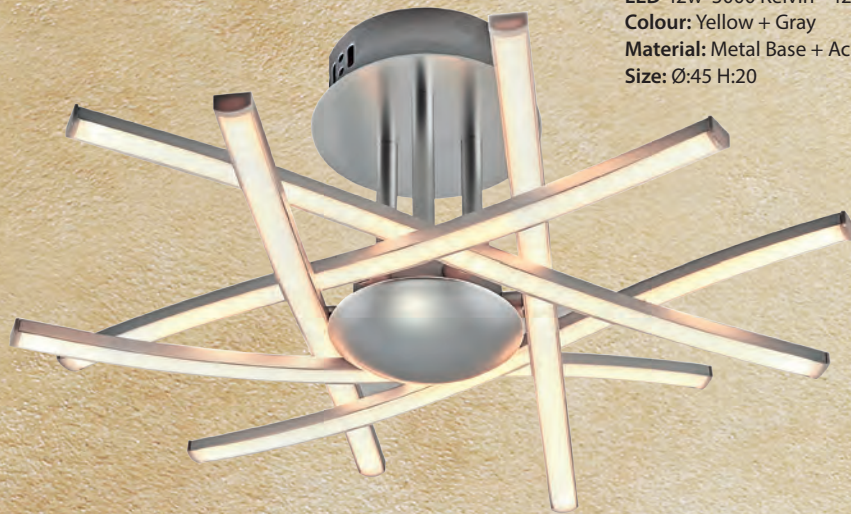

5642S-1

LED 42w 3000 Kelvin - 4200 Lumen
Colour: Yellow + Gray
Material: Metal Base + Acrylic Shade
Size: Ø:45 H:20

5642

LED 16w 3000 Kelvin - 1680 Lumen
Colour: Yellow + Gray
Material: Metal Base + Acrylic Shade
Size: W:7 L:49 H:7