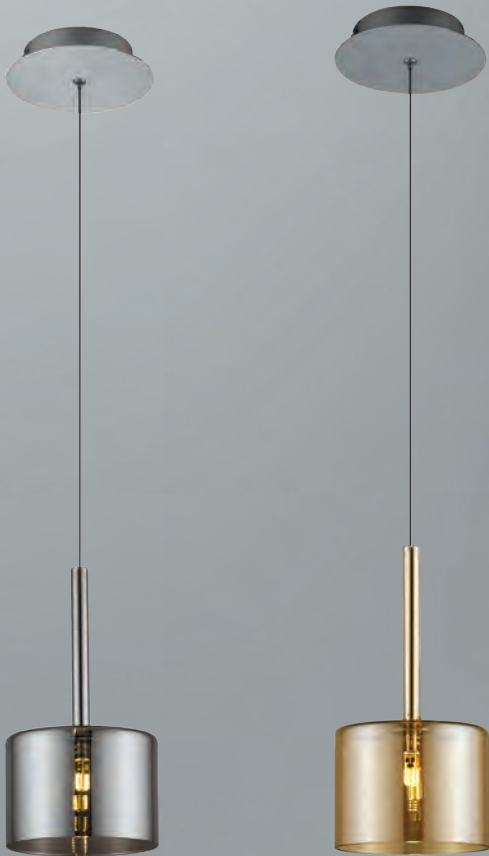

4721

Included

🔦 4721-6AS

G4 18w Colour: Chrome + Honey + Mixed 3000 Kelvin + 1800 Lumen
Material: Metal Base + Glass Size: W:65 L:15 H:120

🔦 4721-1A

G4 3w Colour: Chrome + Honey 3000 Kelvin + 300 Lumen
Material: Metal Base + Glass Size: Ø:14 H:120