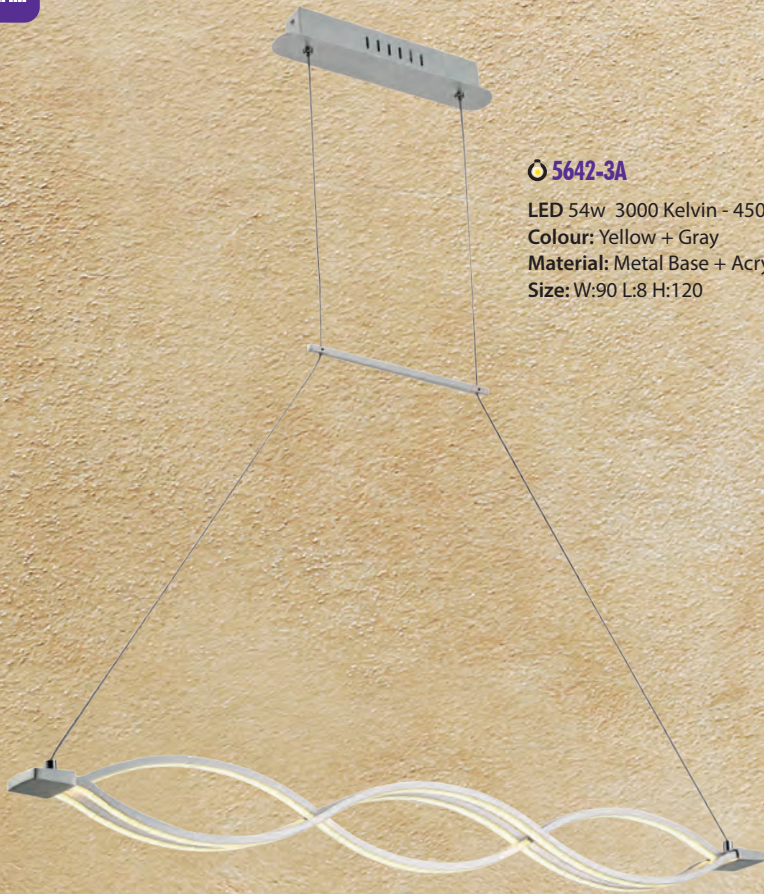

5642-1

LED 96w 3000 Kelvin - 10080 Lumen
 Colour: Yellow + Gray
 Material: Metal Base + Acrylic Shade
 Size: Ø:60 H:15

5642

5642

LED

5642-3A

LED 54w 3000 Kelvin - 4500 Lumen
Colour: Yellow + Gray
Material: Metal Base + Acrylic Shade
Size: W:90 L:8 H:120