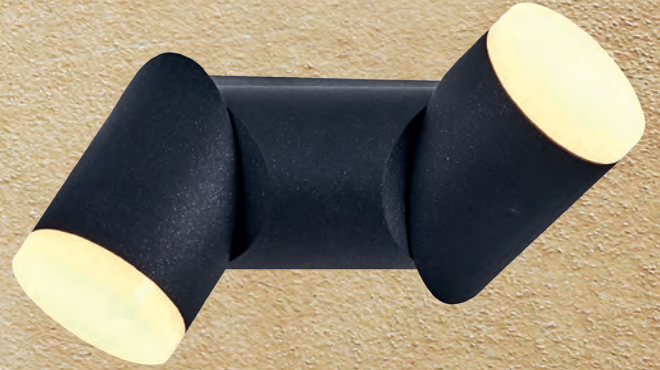

2638

LED 10w 3000 Kelvin - 1050 Lumen
Colour: White + Black Material: Metal Base
Size: Ø:18 H:4

IP54 LED

2643

LED 12w 3000 Kelvin - 1200 Lumen
Colour: Black Material: Metal Base + Acrylic
Size: W:22 L:7 H:10

LED