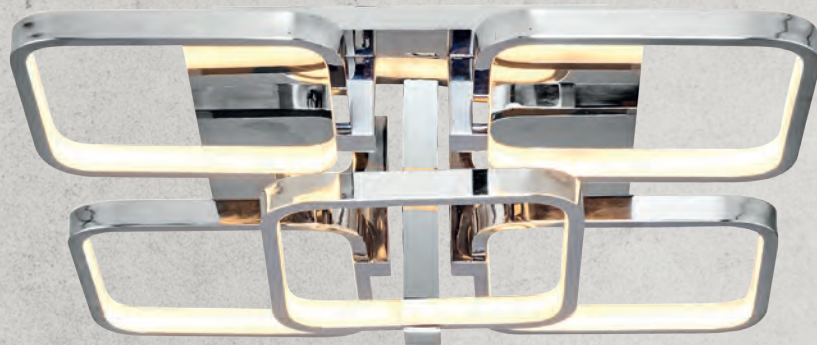

5636APL-K

LED 12w 3000 Kelvin - 1260 Lumen
Colour: White + Chrome
Material: Metal Base + Acrylic Shade
Size: W:27 L:9 H:10

5636

5637

LED

5637-8

LED 152w 3000 Kelvin - 15960 Lumen
 Colour: White + Chrome
 Material: Metal Base + Acrylic Shade
 Size: W:66 L:66 H:15