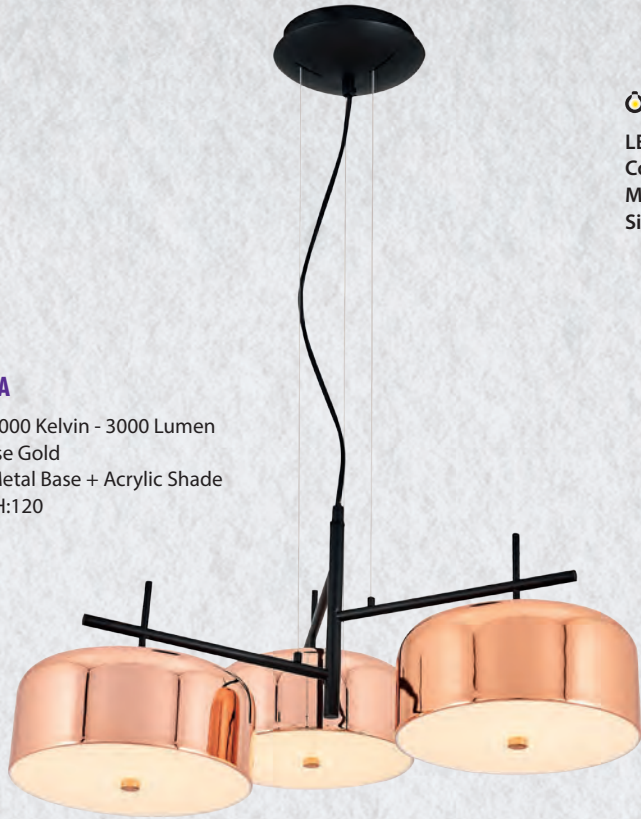

5024-L

LED 24w 3000 Kelvin - 2400 Lumen
Colour: White + Black
Material: Metal Base + Acrylic Shade
Size: W:30 L: 19 H:128

5024

5386

LED

5386R-3A

LED 30w 3000 Kelvin - 3000 Lumen
 Colour: Rose Gold
 Material: Metal Base + Acrylic Shade
 Size: Ø:60 H:120

5386R-5A

LED 50w 3000 Kelvin - 5000 Lumen
 Colour: Rose Gold
 Material: Metal Base + Acrylic Shade
 Size: Ø:76 H:120

5386R-4AS

LED 40w 3000 Kelvin - 4000 Lumen
 Colour: Rose Gold
 Material: Metal Base + Acrylic Shade
 Size: W:130 L:57 H:120