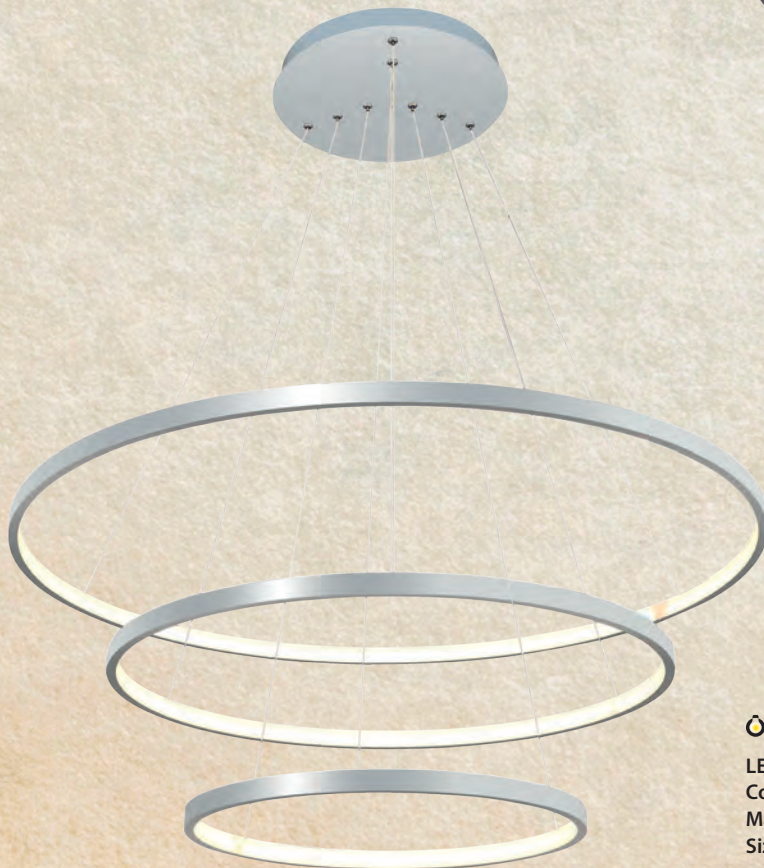

5661

5635

LED

5635-1A

LED 25w 3000 Kelvin - 2625 Lumen
 Colour: White + Chrome
 Material: Metal Base + Acrylic Shade
 Size: Ø:40 H:120

5635-2A

LED 61w 3000 Kelvin - 6405 Lumen
 Colour: White + Chrome
 Material: Metal Base + Acrylic Shade
 Size: Ø:60 H:120