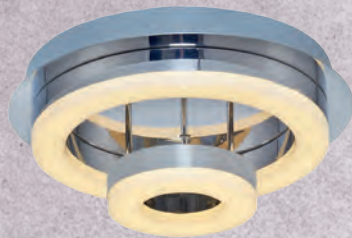

5630-5AS

LED 48w 3000 Kelvin - 5040 Lumen
Colour: White + Crinkle
Material: Metal Base + Acrylic Shade
Size: W:81 L:12 H:90

5630

5631

LED

5631-6A

LED 72w 3000 Kelvin - 7560 Lumen
Colour: White + Crinkle
Material: Metal Base + Acrylic Shade
Size: Ø:56 H:32