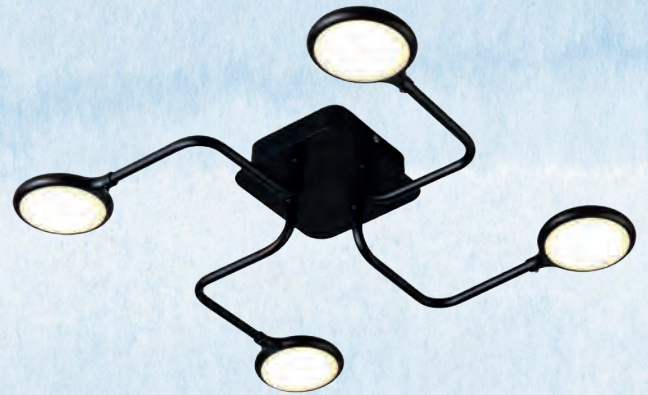

5661-4

LED 24w 3000 Kelvin - 1440 Lumen
Colour: White + Black
Material: Metal Base + Acrylic Base Size: W:42 L:42 H:9