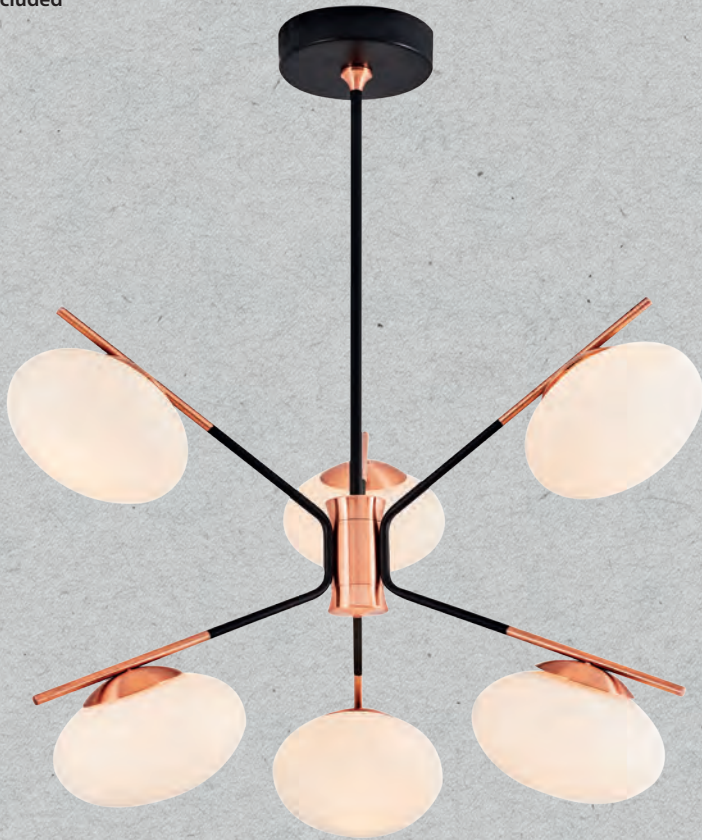

5022

4028

Included

4028-6

G9 30w Colour: Rose Gold
 Material: Metal Base + Opal Glass
 3000 Kelvin - 3000 Lumen
 Size: Ø:65 H:80

4028-8

G9 40w Colour: Rose Gold
 Material: Metal Base + Opal Glass
 3000 Kelvin - 4000 Lumen
 Size: Ø:78 H:80