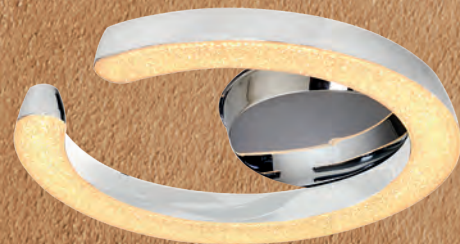

5621-1

LED 24w 3000 Kelvin - 2520 Lumen
Colour: White + Chrome
Material: Metal Base + Acrylic Shade Size: Ø:35 H:7