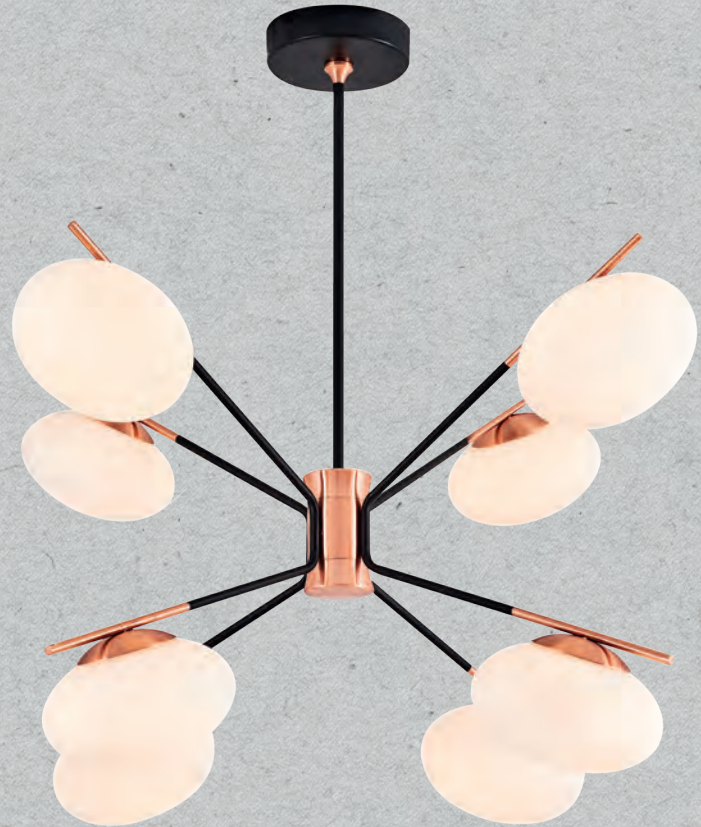

5022

4028

Included

4028-6

G9 30w Colour: Rose Gold
 Material: Metal Base + Opal Glass
 3000 Kelvin - 3000 Lumen
 Size: Ø:65 H:80

4028-8

G9 40w Colour: Rose Gold
 Material: Metal Base + Opal Glass
 3000 Kelvin - 4000 Lumen
 Size: Ø:78 H:80