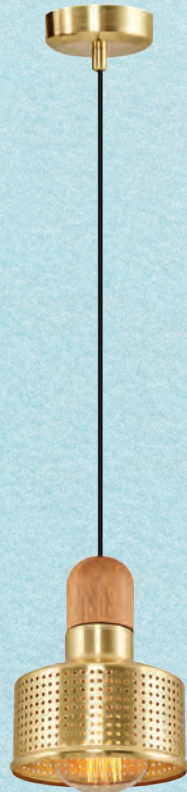

Switch

5685-ML

LED 6w 3000 Kelvin - 600 Lumen
Colour: Black Material: Metal Base + Acrylic
Size: Ø:45 H:60

On/Off Button

5685

6461

6461-5AS

E27 5x40w Colour: Yellow
Material: Metal Base + Wood
Size: W:88 L:15 H:120