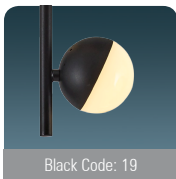

5675-15S

LED	Watt	LUMEN	K	Color
Samsung	45w	4500	3000	White-Black Rose Gold

Metal Base + Acrylic Shade
92 x 16 x 120 cm

5675-16S

LED	Watt	LUMEN	K	Color
Samsung	48w	4800	3000	White-Black Rose Gold

Metal Base + Acrylic Shade
105 x 16 x 120 cm

5675-25Y

LED	Watt	LUMEN	K	Color
Samsung	75w	7500	3000	White-Black Rose Gold

Metal Base + Acrylic Shade
67 x 120 cm