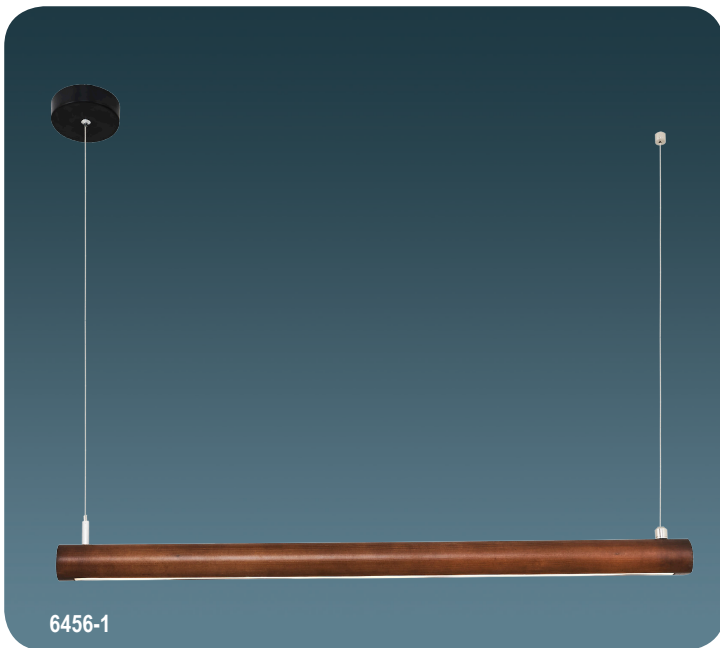

Metal Base + Wood Shade  
22 x 120 cm

**4487-2**

E27	Watt	Color
x1	40w	White-Yellow Blue-Black

Metal Base + Wood Shade  
35 x 120 cm

4487

6456-1

6456-2

6456-1