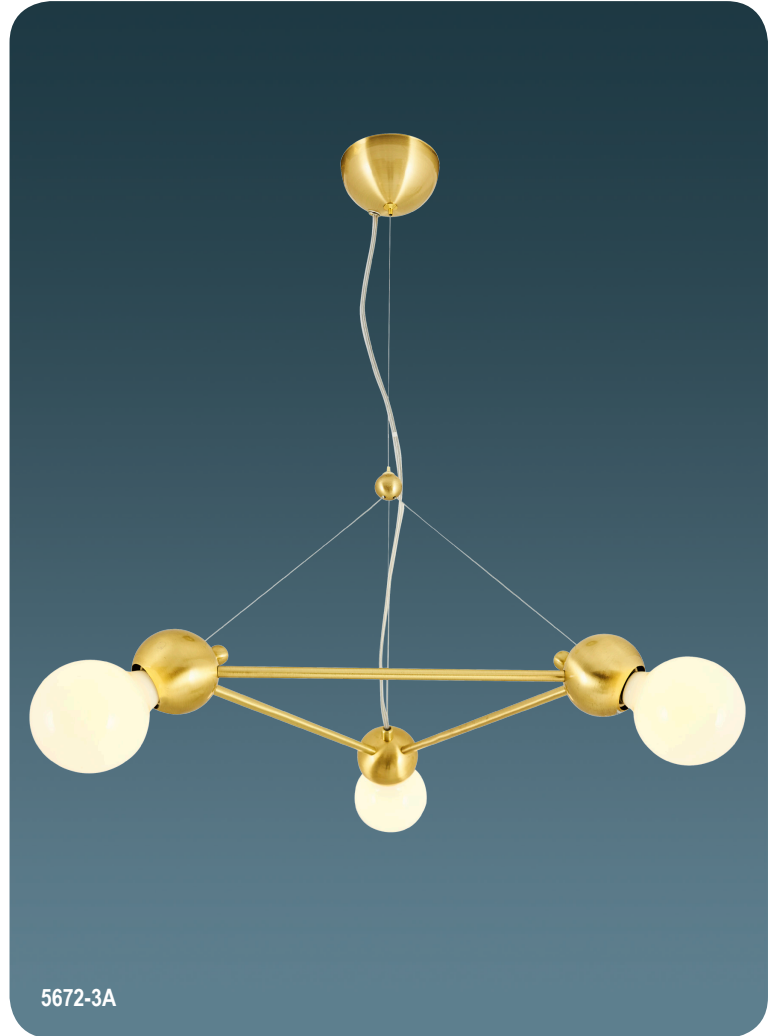

**5661**

5672

ÖZCAN  
aydınlatma

5672-12A

E27	Watt	Light Bulb	Color
x12	60w	Led	Antique

Metal Base  
75 x 120 cm

5672-3A

E27	Watt	Light Bulb	Color
x3	15w	Led	Antique