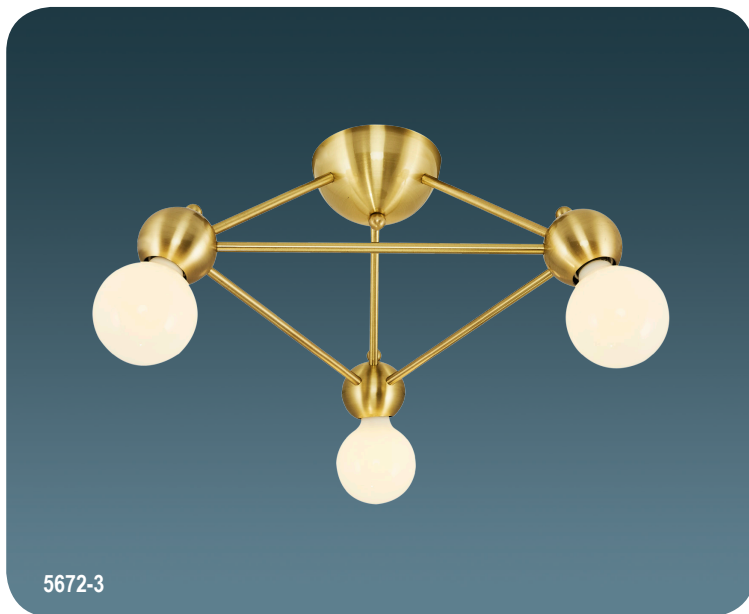

5672-9

E27	Watt	Light Bulb	Color
x9	45w	Led	Antique

Metal Base
72 x 50 cm

E27	Watt	Light Bulb	Color
x3	15w	Led	Antique

Metal Base
50 x 25 cm

5672-8A

E27	Watt	Light Bulb	Color
x8	40w	Led	Antique

Metal Base
73 x 54 x 120 cm