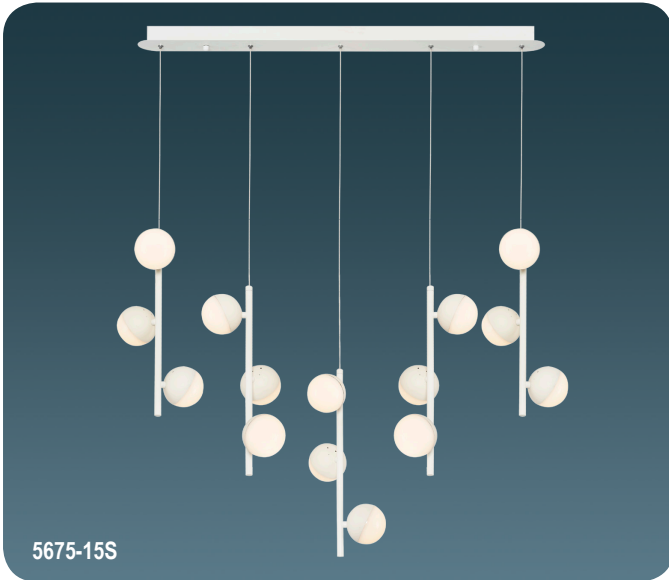

5675-15S

LED	Watt	LUMEN	K	Color
Samsung	45w	4500	3000	White-Black Rose Gold

Metal Base + Acrylic Shade
92 x 16 x 120 cm

5675-16S

LED	Watt	LUMEN	K	Color
Samsung	48w	4800	3000	White-Black Rose Gold

Metal Base + Acrylic Shade
105 x 16 x 120 cm

5675-25Y

LED	Watt	LUMEN	K	Color
Samsung	75w	7500	3000	White-Black Rose Gold

Metal Base + Acrylic Shade
67 x 120 cm