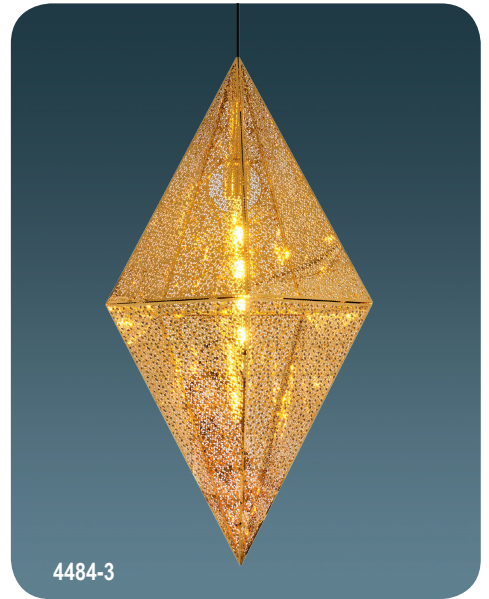

4482-1

4482-2

**4482-1A**

E27	Watt	Color
x1	40w	White-Black

Metal Base Acrylic Shade + Leather  
27 x 120 cm

**4482-2A**

E27	Watt	Color
x1	40w	White-Black

Metal Base Acrylic Shade + Leather  
36 x 120 cm