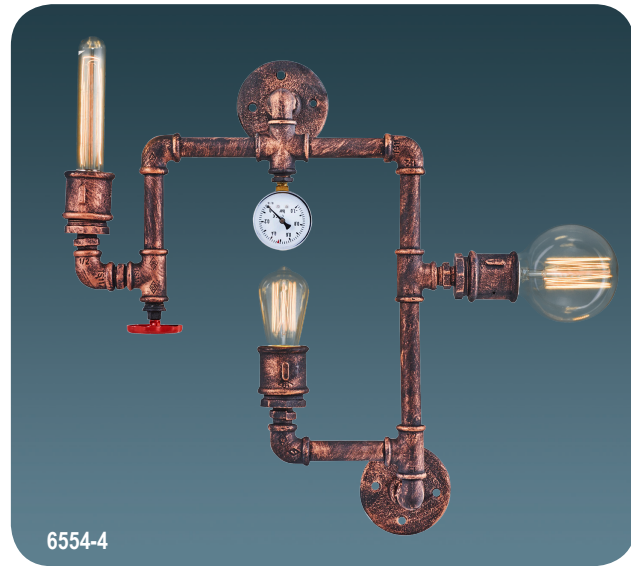

E14	Watt	Color	Adjustable	On-Off Button
x2	40w	Yellow	Adjustable	On-Off Button

Metal Base  
42 x 16 x 54 cm

6554-5

6554-6

6554-1

6554-4

**6554-5**

E27	Watt	Color
x1	40w	Antique
Metal Base 12 x 15 x 32 cm		