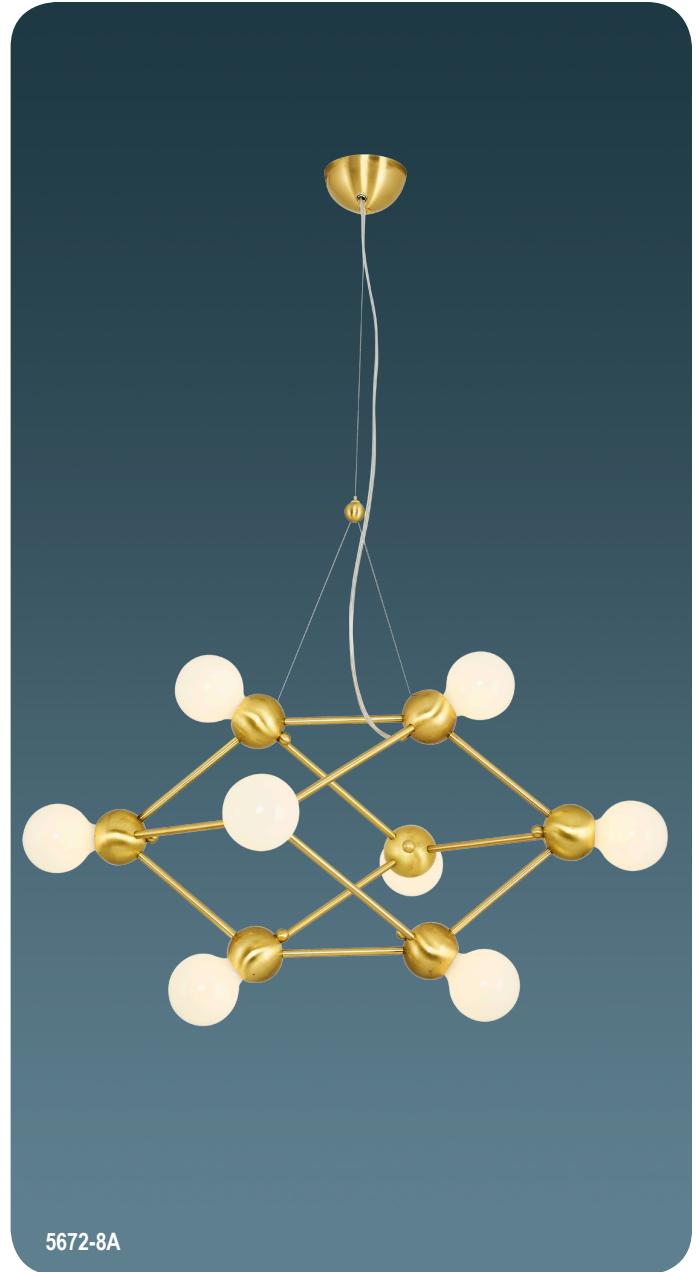

5672-9

E27	Watt	Light Bulb	Color
x9	45w	Led	Antique

Metal Base
72 x 50 cm

E27	Watt	Light Bulb	Color
x3	15w	Led	Antique

Metal Base
50 x 25 cm

5672-8A

E27	Watt	Light Bulb	Color
x8	40w	Led	Antique

Metal Base
73 x 54 x 120 cm