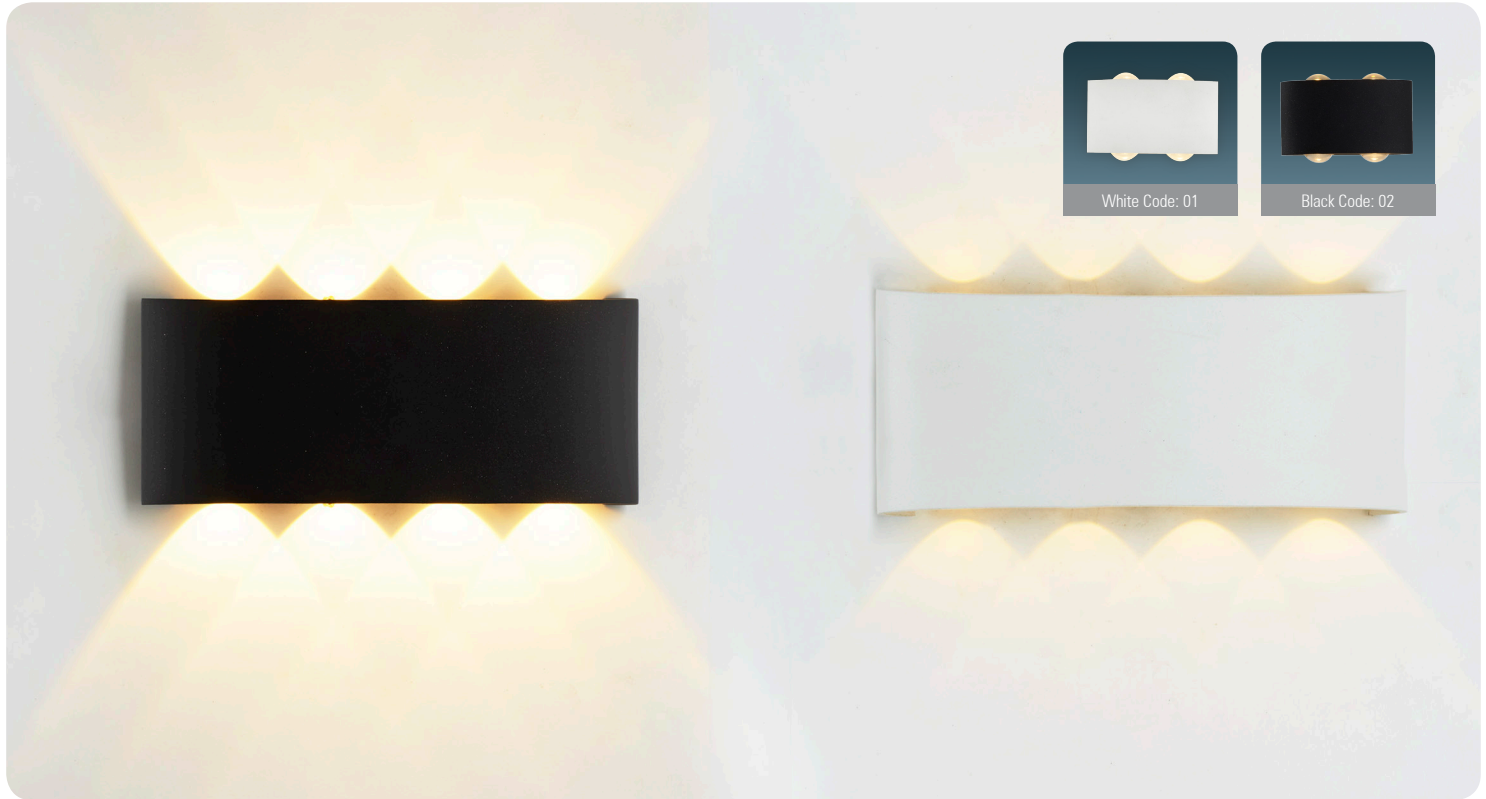

2608-1

LED	Watt	LUMEN	K	Color	IP
Samsung	4w	400	4000	White-Black	54

Metal Base + Acrylic Shade
12 x 7 x 4 cm

2608-2

LED	Watt	LUMEN	K	Color	IP
Samsung	8w	800	4000	White-Black	54

Metal Base + Acrylic Shade
22 x 9 x 6 cm