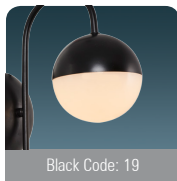

Samsung 40w 4000 3000 White-Black Rose Gold

Metal Base + Acrylic Shade  
54 x 30 cm

**5674-12**

LED	Watt	LUMEN	K	Color
-----	------	-------	---	-------

Samsung 60w 6000 3000 White-Black Rose Gold

Metal Base + Acrylic Shade  
64 x 30 cm

**5674-16A**

LED	Watt	LUMEN	K	Color
-----	------	-------	---	-------

Samsung 80w 8000 3000 White-Black Rose Gold

Metal Base + Acrylic Shade  
70 x 120 cm

5674

5674

ÖZCAN  
aydınlatma

5674-APL

Samsung	7w	700	3000	White-Black
				Rose Gold

Metal Base + Acrylic Shade  
12 X 28 x 23 cm

5674-ML

Samsung	7w	700	3000	White-Black	On-Off
				Rose Gold	Button

Metal Base + Acrylic Shade  
22 x 48 cm

5674-L