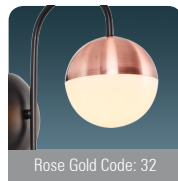

**5674-16A**

LED	Watt	LUMEN	K	Color
-----	------	-------	---	-------

Samsung 80w 8000 3000 White-Black Rose Gold

Metal Base + Acrylic Shade  
70 x 120 cm

5674

5674

ÖZCAN  
aydınlatma

5674-APL

Samsung	7w	700	3000	White-Black
				Rose Gold

Metal Base + Acrylic Shade  
12 X 28 x 23 cm

5674-ML

Samsung	7w	700	3000	White-Black	On-Off
				Rose Gold	Button

Metal Base + Acrylic Shade  
22 x 48 cm

5674-L