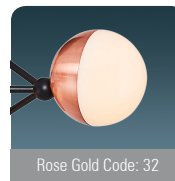

5673-4

LED	Watt	LUMEN	K	Color
Samsung	26w	2600	3000	White-Black Rose Gold

Metal Base + Acrylic Shade
52 x 32 cm

5673-6

LED	Watt	LUMEN	K	Color
Samsung	40w	4000	3000	White-Black Rose Gold

Metal Base + Acrylic Shade
62 x 36 cm

5673-4A

LED	Watt	LUMEN	K	Color
Samsung	26w	4000	3000	White-Black Rose Gold

Metal Base + Acrylic Shade
52 x 120 cm

5673-6A

LED	Watt	LUMEN	K	Color
Samsung	40w	2600	3000	White-Black Rose Gold

Metal Base + Acrylic Shade
62 x 120 cm