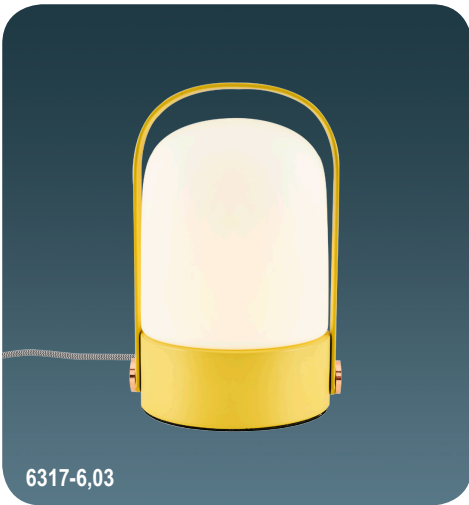

6317-6

6317-6,03

E14	Watt	Color
x1	40w	Yellow-Green Gray

Metal Base + Opal Glass
14 x 23 cm

6317-6,16

E14	Watt	Color
x1	40w	Yellow-Green Gray

Metal Base + Opal Glass
14 x 23 cm

6317-6,07

E14	Watt	Color
x1	40w	Yellow-Green Gray

Metal Base + Opal Glass
14 x 23 cm