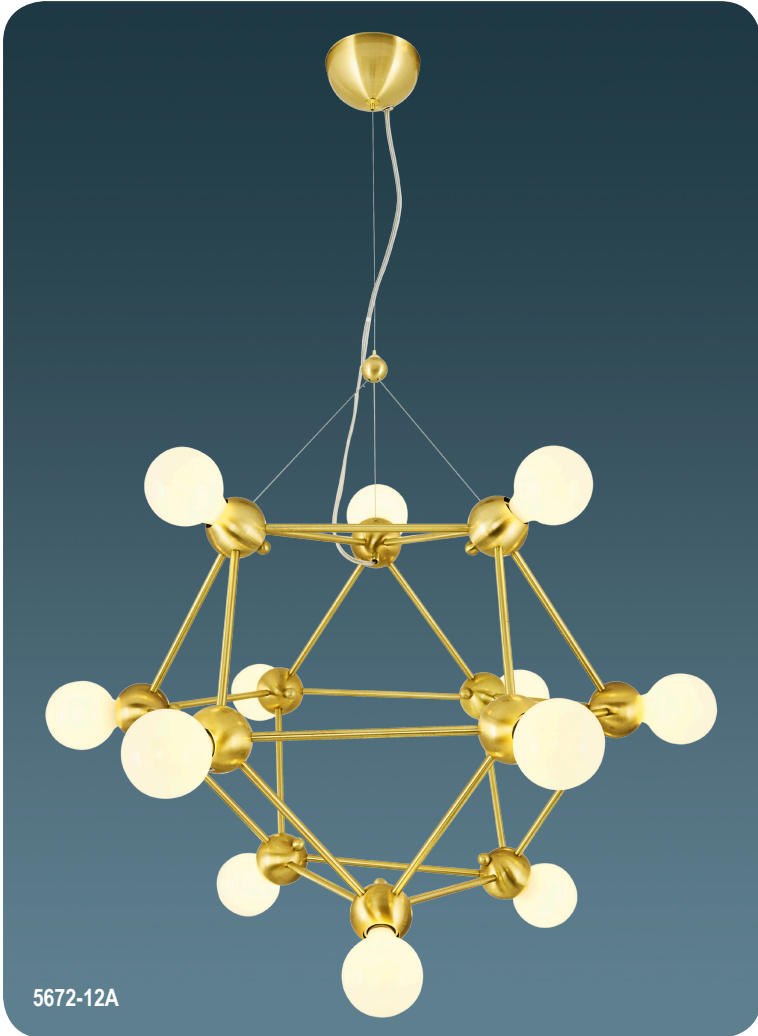

5672

ÖZCAN
aydınlatma

5672-12A

E27	Watt	Light Bulb	Color
x12	60w	Led	Antique

Metal Base
75 x 120 cm

5672-3A

E27	Watt	Light Bulb	Color
x3	15w	Led	Antique

Metal Base
55 x 120 cm