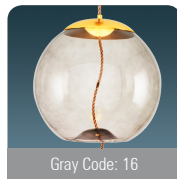

4724A-1A

LED	Watt	LUMEN	K	Color
Samsung	5w	500	3000	Blue-Gray Honey

Metal Base + Glass Shade
16 x 120 cm

4724B-1A

LED	Watt	LUMEN	K	Color
Samsung	5w	500	3000	Blue-Gray Honey

Metal Base + Glass Shade
18 x 120 cm

4724C-1A

LED	Watt	LUMEN	K	Color
Samsung	5w	500	3000	Blue-Gray Honey

Metal Base + Glass Shade
30 x 120 cm

4724D-1A

LED	Watt	LUMEN	K	Color
Samsung	5w	500	3000	Blue-Gray Honey

Metal Base + Glass Shade
30 x 120 cm