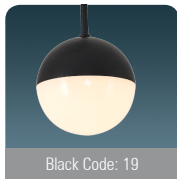

**5673-4A**

LED	Watt	LUMEN	K	Color
Samsung	26w	4000	3000	White-Black Rose Gold

Metal Base + Acrylic Shade  
52 x 120 cm

**5673-6A**

LED	Watt	LUMEN	K	Color
Samsung	40w	2600	3000	White-Black Rose Gold

Metal Base + Acrylic Shade  
62 x 120 cm

5673

5676-4A

5676-3A

5676-2A

5676-4A

LED	Watt	LUMEN	K	Color
Samsung	28w	2800	3000	White-Black Rose Gold

Metal Base + Acrylic Shade  
45 x 90 cm

5676-3A

LED	Watt	LUMEN	K	Color
Samsung	21w	2100	3000	White-Black Rose Gold

Metal Base + Acrylic Shade  
30 x 80 cm

5676-2A

LED	Watt	LUMEN	K	Color
Samsung	14w	1400	3000	White-Black Rose Gold

Metal Base + Acrylic Shade  
30 x 75 cm