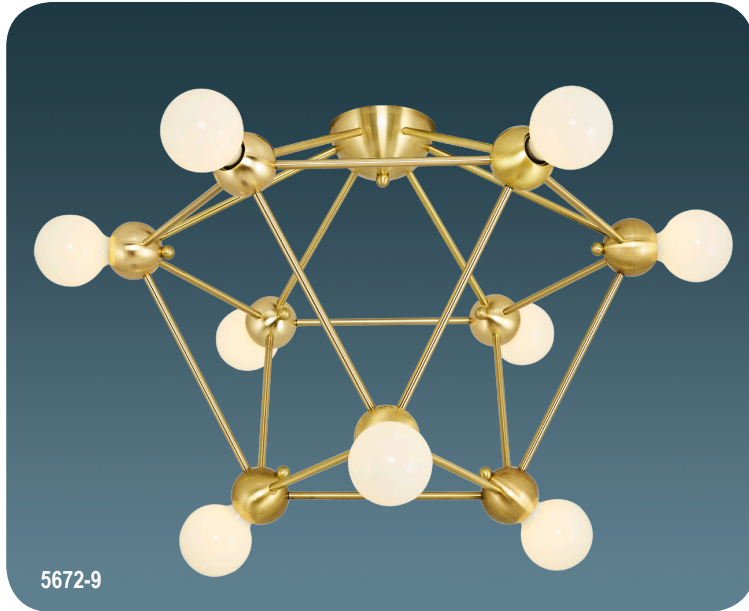

5672-9

E27	Watt	Light Bulb	Color
x9	45w	Led	Antique

Metal Base
72 x 50 cm

E27	Watt	Light Bulb	Color
x3	15w	Led	Antique

Metal Base
50 x 25 cm

5672-8A

E27	Watt	Light Bulb	Color
x8	40w	Led	Antique

Metal Base
73 x 54 x 120 cm