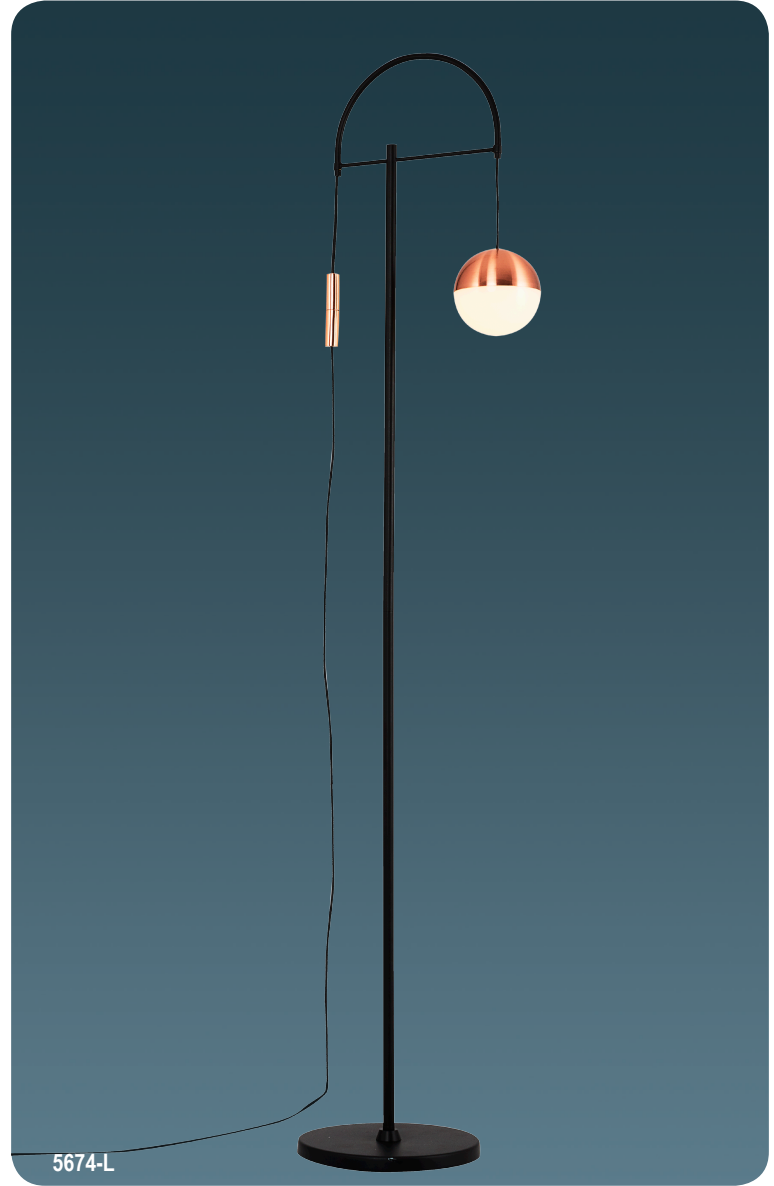

Samsung 40w 4000 3000 White-Black Rose Gold

Metal Base + Acrylic Shade  
54 x 30 cm

**5674-12**

LED	Watt	LUMEN	K	Color
-----	------	-------	---	-------

Samsung 60w 6000 3000 White-Black Rose Gold

Metal Base + Acrylic Shade  
64 x 30 cm

**5674-16A**

LED	Watt	LUMEN	K	Color
-----	------	-------	---	-------

Samsung 80w 8000 3000 White-Black Rose Gold

Metal Base + Acrylic Shade  
70 x 120 cm

5674

5674

ÖZCAN  
aydınlatma

5674-APL

Samsung	7w	700	3000	White-Black
				Rose Gold

Metal Base + Acrylic Shade  
12 X 28 x 23 cm

5674-ML

Samsung	7w	700	3000	White-Black	On-Off
				Rose Gold	Button

Metal Base + Acrylic Shade  
22 x 48 cm

5674-L