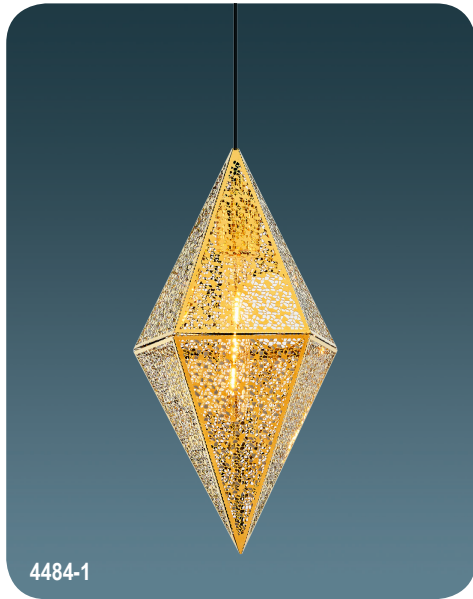

4482-1

4482-2

**4482-1A**

E27	Watt	Color
x1	40w	White-Black

Metal Base Acrylic Shade + Leather  
27 x 120 cm

**4482-2A**

E27	Watt	Color
x1	40w	White-Black

Metal Base Acrylic Shade + Leather  
36 x 120 cm