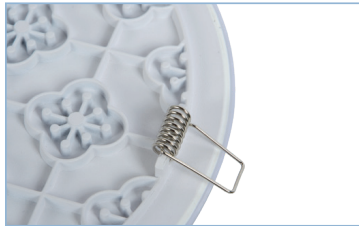

28113/30/31