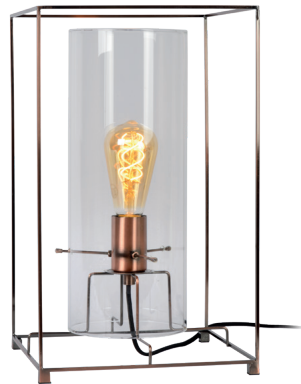

73403/05/15, 18

73403/05/15

73403/05/18

BULB  
SUGGESTION  
49032/05/62

# JULOT

78586/01/17  
spare glas 92/78386/60

BULB  
SUGGESTION  
49034/05/62

78386/01/17  
spare glas 92/78386/60

- 1xE27/1x60W max./excl.
- Shade H 41cm/W 25cm/L 25cm
- Shade H 40cm/W 25cm/L 25cm
- H 170cm max.
- color antique copper & clear glass
- metal