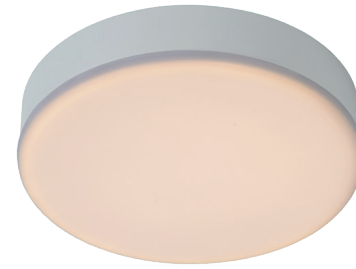

CERES LED

28112/30/31