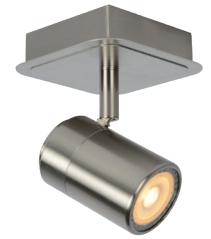

spare bulb

49006/05/30

26957/05/12