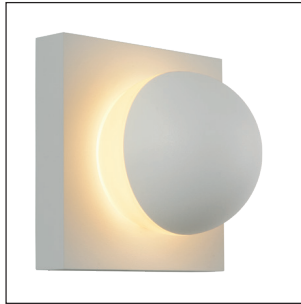

PHIL

- 1x4W/INTEGRATED LED/2700K/360lm/incl.
- H 8,3cm/W 11cm/L 11cm
- color white
- aluminium & acryl