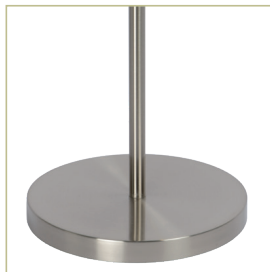

ZENITH LED

solid base

ZENITH LED

- 20W+4W/INTEGRATED LED/3000K/1600lm+320lm/incl.
- Ø 25,4cm/H 180cm
- color satin nickel & black
- metal

19791/24/30
adjustable shade