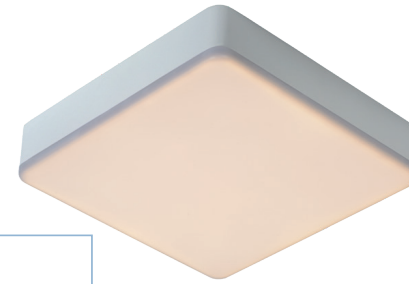

28113/30/31