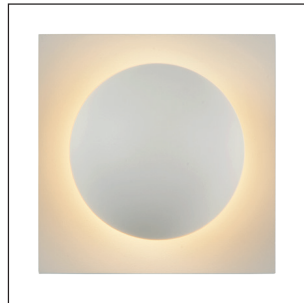

PHIL

- 1x4W/INTEGRATED LED/2700K/360lm/incl.
- H 8,3cm/W 11cm/L 11cm
- color white
- aluminium & acryl