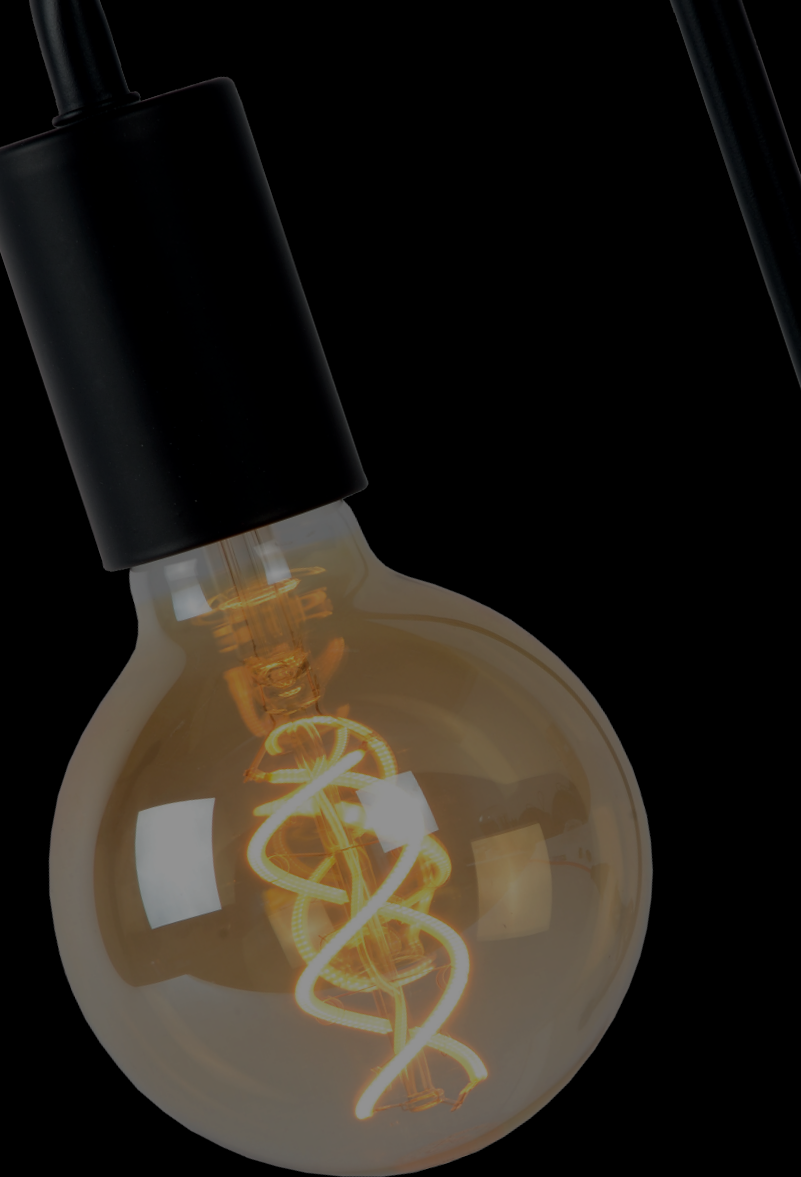

LORIN

BULB
SUGGESTION
49032/05/62