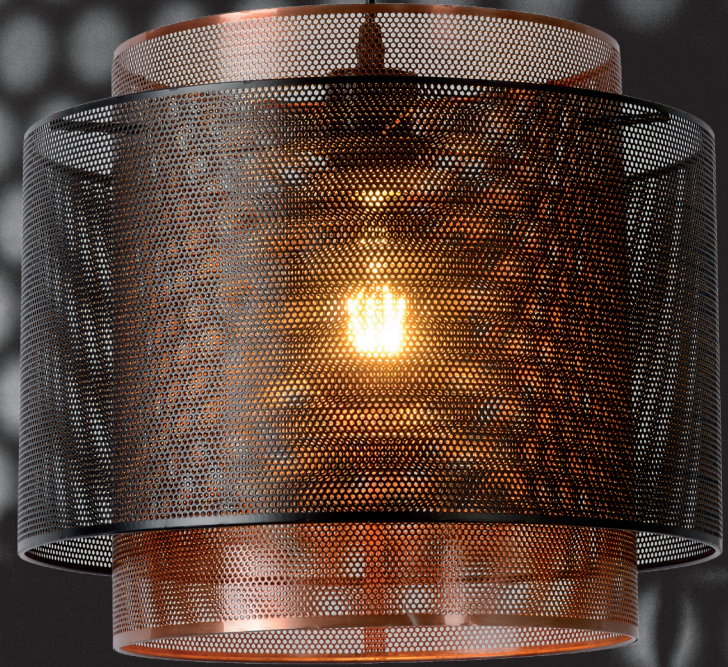

UPDATE 2018

LUCIDE