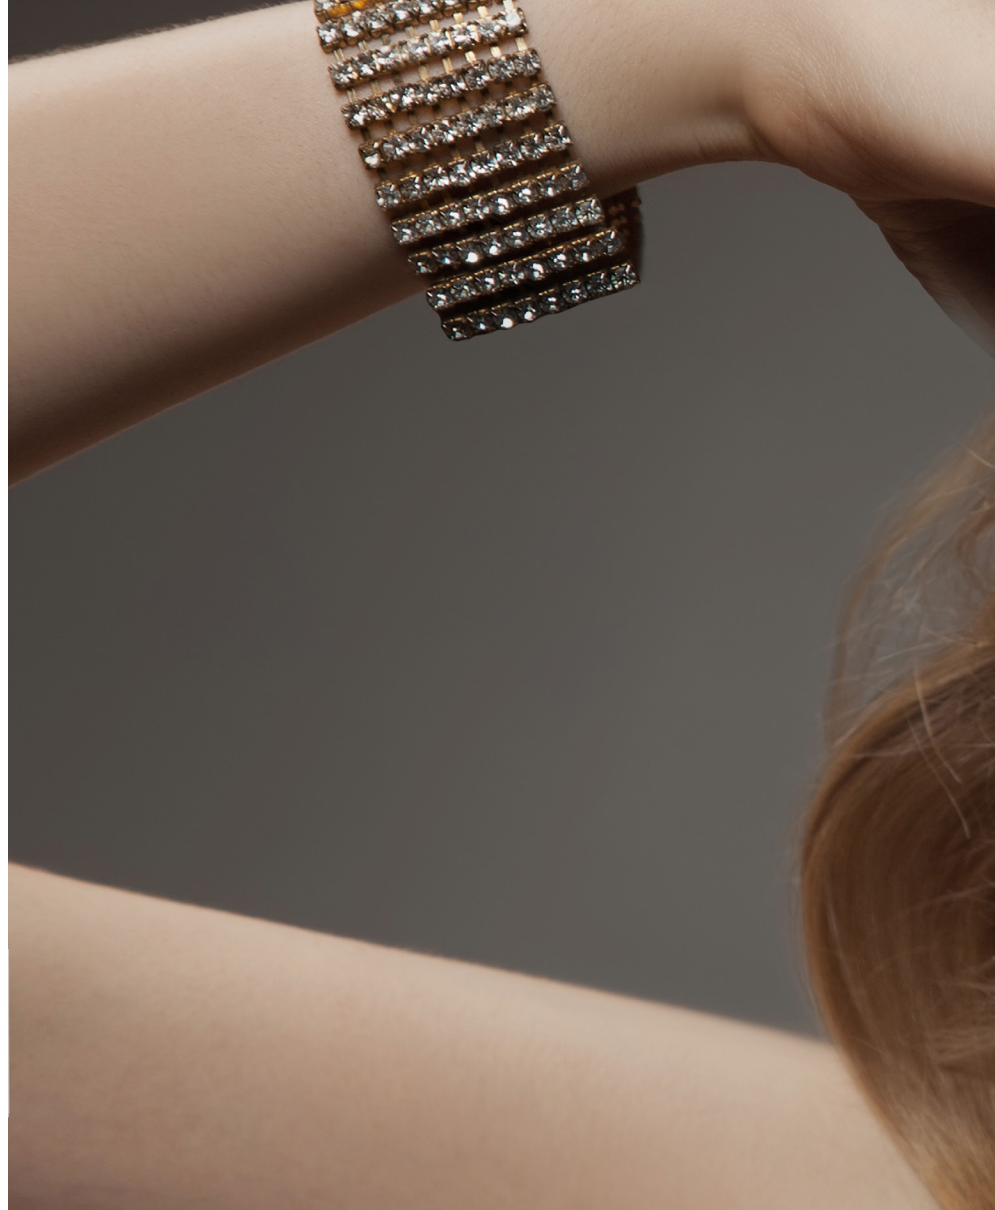

spots
wall &
ceiling lights