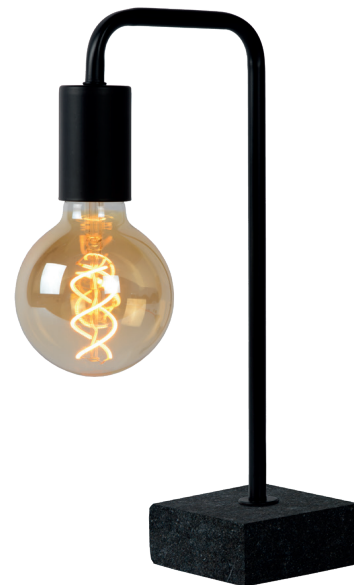

45565/01/30