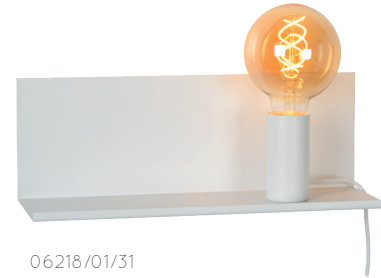

06218/01/31