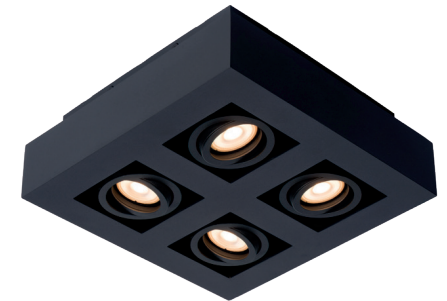

09119/20/30