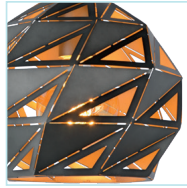

MALUNGA

21415/25/30

21415/25/31

BULB
SUGGESTION
49032/05/62

- 1xE27/60W max./excl.
- Shade Ø 25
- H 150cm max.
- colors white, cementgrey, black & gold
- metal

21415/25/36