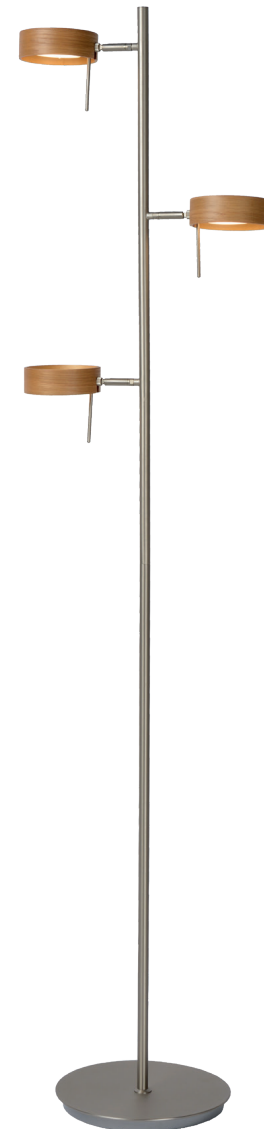

# GIPSY

35410/04/30

35410/04/31

Four in a row, that is this Gipsy. The sleek design of this pendant light is a perfect companion in a modern interior.

- 4xE27/max.40W/excl.
- shade Ø 17 cm
- H 159,5cm/L 120cm
- colors black, white
- gypsum/concrete & metal

# GIpsy

Four pleasant tubes that form an elegant play of light together. That is the image you can expect of this pendant light. The tubes are made of high-end concrete, giving it a very robust yet stylish look.

# ENIA

48451/25/72

- 2x5W/INTEGRATED LED/3000K/2x400lm/incl.
- 3x5W/INTEGRATED LED/3000K/3x400lm/incl.
- 5x5W/INTEGRATED LED/3000K/5x400lm/incl.
- Shade H 4,5cm/D 11cm
- H 54,5cm/D 34cm
- H 152cm/D 35cm
- H 150cm max./L 97cm
- Canopy size H 3,5cm/W 8cm/L 97cm
- color natural wood
- metal & wood

48551/10/72

48751/15/72

48451/25/72

48551/10/72

48751/15/72

48451/25/72

48451/25/72

48551/10/72