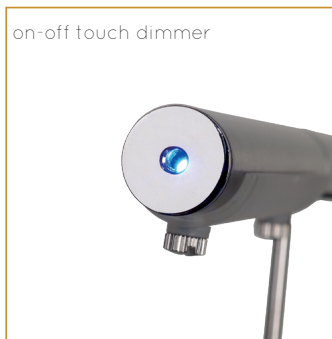

# table, floor & reading lamps

Psychol.  
s and ac-  
xtrusum,  
s, or push  
sion; also,

eye'cup' (-küp'), n. A small oval  
to fit the orbit of the eye, and use  
edies to the eyes.

eyed (īd), adj. Having eyes or ey  
eye'glass' (ī'glās'), n. 1. A lens  
used to correct defects of vision; —  
monly called a *monocle*; when use  
pince-nez. 2. Eyepiece of a tel  
3. A glass eyecup. 1. The orb  
eye'hole' (-hōl'), n. 3. A circular opening  
hook, cord, or rope; an eyelet

on-off touch dimmer

- 6W/OSRAM LED/3000K/600lm/incl.
- Ø 18cm/H 120-170cm/W 62,5cm
- color satin chrome, white, black
- metal

12719/06/12  
Protection glass  
92/12619/00

12719/06/31  
Protection glass  
92/12619/00