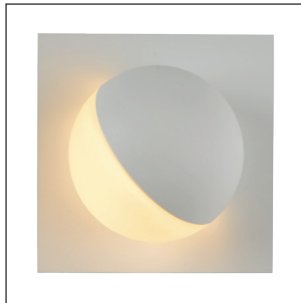

PHIL

- 1x4W/INTEGRATED LED/2700K/360lm/incl.
- H 8,3cm/W 11cm/L 11cm
- color white
- aluminium & acryl