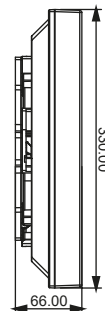

*Technical information indicated above may have tolerance $\pm 10\%$. For final updated information please visit website www.braytron.com