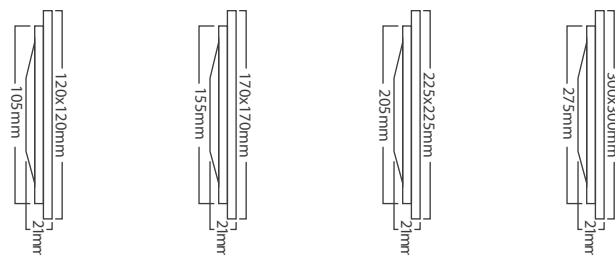

*Technical information indicated above may have tolerance ±%10. For final updated information please visit website www.braytron.com