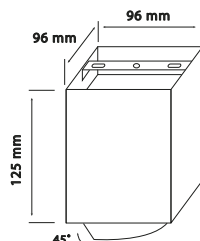

Features

- Aluminium Material
- Easy installation
- Anti Glare Design
- Suitable For GU10 Bulbs

Suitable for GU10 BULB

ITEM NO	BODY COLOR
BH04-00210	WHITE
BH04-00211	BLACK

Type	GAMA-SS
Socket	GU10
Max Watt	35W
Voltage	220V-240VAC
Material	Aluminum
Environmental Humidity	%5-%70
Pcs/Carton	20