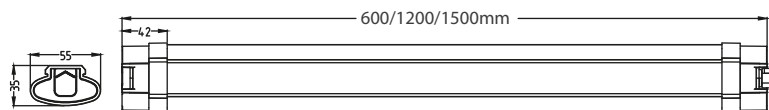

*Technical information indicated above may have tolerance ±%10.For final updated information please visit website www.braytron.com