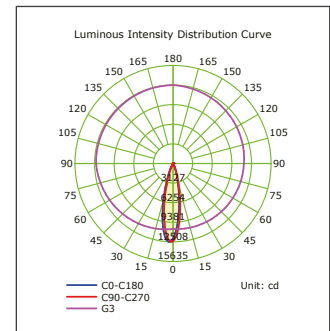

Powered by
SAMSUNG LED

ITEM NO	COLOR TEMP
BD30-21300	3000K
BD30-21310	4000K
BD30-21320	5000K

ITEM NO	COLOR TEMP
BD30-21301	3000K
BD30-21311	4000K
BD30-21321	5000K

Type	SHOPLINE-B	SHOPLINE-B
LED Type	COB	COB
Body Color	White	Black
Watts	40W	40W
Luminous	3600lm	3600lm
CRI	80	80
Power Factor	>0.9	>0.9
Beam Angle	24°	24°
Voltage	220V-240VAC	220V-240VAC
Material	Aluminium	Aluminium
Diffuser	PMMA Lens	PMMA Lens
Driver	Included	Included
Environmental Humidity	%5-%70	%5-%70
Pcs/Carton	12	12