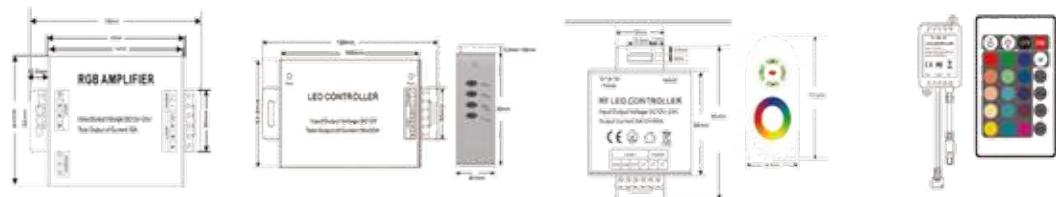

*Technical information indicated above may have tolerance ±%10. For final updated information please visit website www.braytron.com