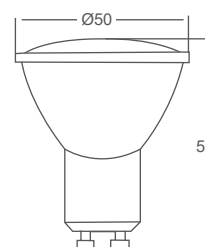

ITEM NO	COLOR TEMP
BA25-00550	2700K
BA25-00551	4000K
BA25-00553	6500K

ITEM NO	COLOR TEMP
BA25-00750	2700K
BA25-00751	4000K
BA25-00753	6500K

ITEM NO	COLOR TEMP
BA26-00550	2700K
BA26-00551	4000K

Type	MR16	MR16	MR16-Dimmable
LED Type	SMD	SMD	SMD
Socket	GU10	GU10	GU10
Watts	5W	7W	5W
Equivalent	50W	75W	50W
Luminous	350lm	550lm	350lm
CRI	80	80	80
Power Factor	>0.5	>0.5	>0.5
Beam Angle	38°	38°	38°
Voltage	220V-240VAC	220V-240VAC	220V-240VAC
Material	Thermoplastic & Aluminium	Thermoplastic & Aluminium	Thermoplastic & Aluminium
Diffuser	PC	PC	PC
Driver	Included	Included	Included
Environmental Humidity	%5-%70	%5-%70	%5-%70
Pcs/Carton	100	100	100