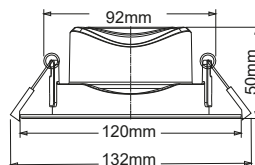

*Technical information indicated above may have tolerance $\pm 10\%$. For final updated information please visit website www.braytron.com