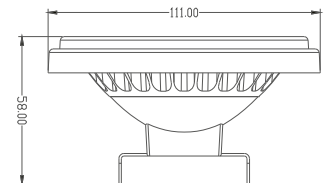

ITEM NO | COLOR TEMP
BA31-01420 | 3000K

ITEM NO | COLOR TEMP
BA32-01450 | 3000K

ITEM NO | COLOR TEMP
BA32-01460 | 3000K

Type	PAR30	AR111	AR111
LED Type	SMD	SMD	SMD
Socket	E27	GU10	G53
Watts	14W	14W	14W
Equivalent	75W	75W	75W
Luminous	1050lm	1220lm	1050lm
CRI	80	80	80
Power Factor	>0.5	>0.5	>0.5
Beam Angle	38°	30°	30°
Voltage	220V-240VAC	220V-240VAC	220V-240VAC
Material	Aluminium	Aluminium	Aluminium
Diffuser	Glass	PC	PC
Driver	Included	Included	Included
Environmental Humidity	%5-%70	%5-%70	%5-%70
Pcs/Carton	20	50	50