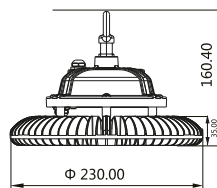

130Lm/w

ITEM NO | COLOR TEMP
BT45-19132 | 6000K

ITEM NO | COLOR TEMP
BT45-19632 | 6000K

Type	HIBAY	HIBAY
LED Type	SMD	SMD
Body Colour	Grey	Grey
Watts	100W	200W
Luminous	13000lm	26000lm
CRI	80	80
Power Factor	>0.9	>0.9
Beam Angle	90°	90°
Voltage	220V-240VAC	220V-240VAC
Material	Aluminum	Aluminum
Diffuser	PC	PC
Driver	Included	Included
Environmental Humidity	%5-%95	%5-%95
Pcs/Carton	1	1