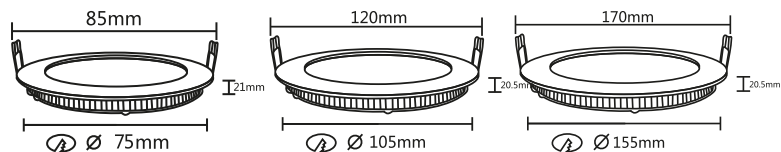

| ITEM NO | COLOR TEMP |
|------------|------------|
| BP01-31200 | 3000K |
| BP01-31210 | 4000K |
| BP01-31230 | 6500K |

| Type | SMD-CRD | SMD-CRD | SMD-CRD |
|------------------------|-------------|-------------|-------------|
| LED Type | SMD | SMD | SMD |
| Body Color | White | White | White |
| Watts | 3W | 6W | 12W |
| Luminous | 150lm | 350lm | 910lm |
| CRI | 80 | 80 | 80 |
| Power Factor | >0.5 | >0.5 | >0.5 |
| Beam Angle | 120° | 120° | 120° |
| Voltage | 220V-240VAC | 220V-240VAC | 220V-240VAC |
| Material | Aluminum | Aluminum | Aluminum |
| Diffuser | PS | PS | PS |
| Driver | Included | Included | Included |
| Environmental Humidity | %5-%70 | %5-%70 | %5-%70 |
| Cutout | 75mm | 105mm | 155mm |
| Pcs/Carton | 40 | 40 | 20 |