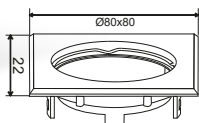

Item No	BH03-02044
Type	MITTO-S
Socket	GU10/GU5.3
Material	Aluminum
Color	Nickel
Cutout Size	75mm
Pcs/Carton	200