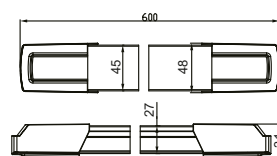

*Technical information indicated above may have tolerance ±%10. For final updated information please visit website www.braytron.com