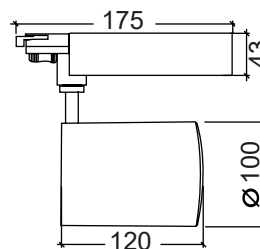

Powered by
SAMSUNG LED

ITEM NO	COLOR TEMP
BD30-21300	3000K
BD30-21310	4000K
BD30-21320	5000K

ITEM NO	COLOR TEMP
BD30-21301	3000K
BD30-21311	4000K
BD30-21321	5000K

Type	SHOPLINE-B	SHOPLINE-B
LED Type	COB	COB
Body Color	White	Black
Watts	40W	40W
Luminous	3600lm	3600lm
CRI	80	80
Power Factor	>0.9	>0.9
Beam Angle	24°	24°
Voltage	220V-240VAC	220V-240VAC
Material	Aluminium	Aluminium
Diffuser	PMMA Lens	PMMA Lens
Driver	Included	Included
Environmental Humidity	%5-%70	%5-%70
Pcs/Carton	12	12