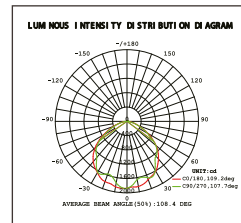

*Technical information indicated above may have tolerance ±%10. For final updated information please visit website www.braytron.com