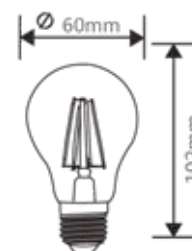

ITEM NO | COLOR TEMP
BA38-00620 | 2700K

ITEM NO | COLOR TEMP
BA38-00720 | 2700K

ITEM NO | COLOR TEMP
BA38-60720 | 2700K

Type	A60	A60	A60-Dimmable
LED Type	Filament	Filament	Filament
Socket	E27	E27	E27
Watts	6W	7W	7W
Equivalent	50W	60W	60W
Luminous	660lm	806lm	806lm
CRI	80	80	80
Power Factor	>0.5	>0.5	>0.5
Beam Angle	360°	360°	360°
Voltage	220V-240VAC	220V-240VAC	220V-240VAC
Material	Glass	Glass	Glass
Diffuser	Glass	Glass	Glass
Driver	Included	Included	Included
Environmental Humidity	%5-%70	%5-%70	%5-%70
Pcs/Carton	100	100	100