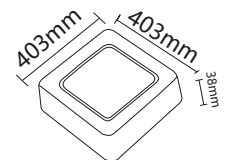

*Technical information indicated above may have tolerance ±%10. For final updated information please visit website www.braytron.com