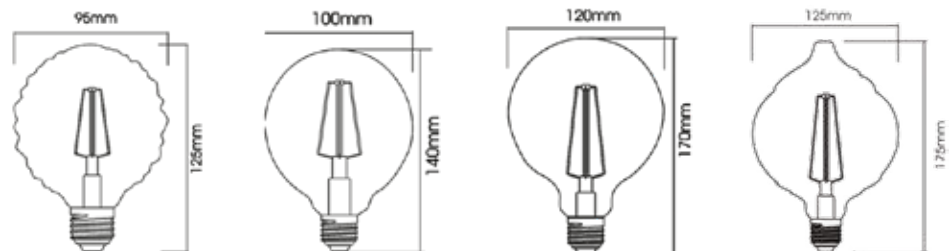

*Technical information indicated above may have tolerance ±%10. For final updated information please visit website www.braytron.com