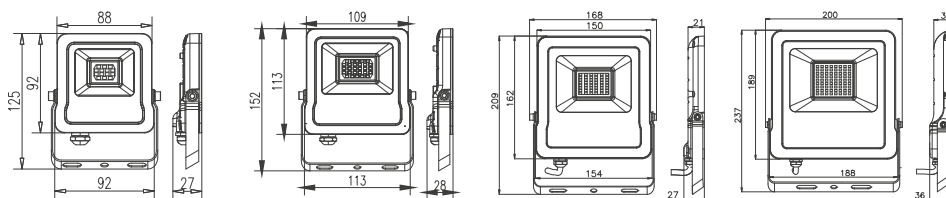

ITEM NO	COLOR TEMP	ITEM NO	COLOR TEMP	ITEM NO	COLOR TEMP	ITEM NO	COLOR TEMP
BT61-01002	3000K	BT61-02002	3000K	BT61-03002	3000K	BT61-05002	3000K
BT61-01032	6500K	BT61-02032	6500K	BT61-03032	6500K	BT61-05032	6500K

Type	FLOOD-SL	FLOOD-SL	FLOOD-SL	FLOOD-SL
LED Type	SMD	SMD	SMD	SMD
Body Colour	Grey	Grey	Grey	Grey
Watts	10W	20W	30W	50W
Luminous	800lm	1600lm	2400lm	4000lm
CRI	80	80	80	80
Power Factor	>0.9	>0.9	>0.9	>0.9
Beam Angle	120°	120°	120°	120°
Voltage	220V-240VAC	220V-240VAC	220V-240VAC	220V-240VAC
Material	Aluminum	Aluminum	Aluminum	Aluminum
Diffuser	Tempered Glass	Tempered Glass	Tempered Glass	Tempered Glass
Driver	Included	Included	Included	Included
Environmental Humidity	%5-%95	%5-%95	%5-%95	%5-%95
Pcs/Carton	36	30	20	12