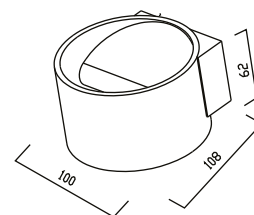

ITEM NO | COLOR TEMP
BH07-03000 | 3000K

ITEM NO | COLOR TEMP
BH07-03001 | 3000K

Type	AVVA-WL01	AVVA-WL01
LED Type	SMD	SMD
Body Colour	White	Black
Watts	8W	8W
Luminous	480lm	480lm
CRI	80	80
Power Factor	>0.55	>0.55
Beam Angle	90°	90°
Voltage	220V-240VAC	220V-240VAC
Material	Aluminum	Aluminum
Diffuser	PC	PC
Driver	Included	Included
Environmental Humidity	%5-%70	%5-%70
Pcs/Carton	20	20