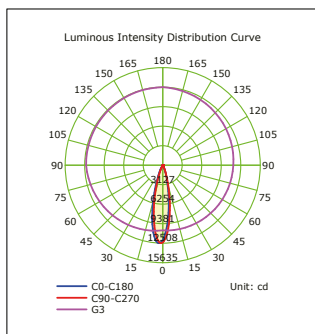

ITEM NO	COLOR TEMP
BD30-01700	3000K
BD30-01710	4000K

ITEM NO	COLOR TEMP
BD30-01701	3000K
BD30-01711	4000K

Type	SHOPLINE-BC	SHOPLINE-BC
LED Type	COB	COB
Body Color	White	Black
Watts	30W	30W
Luminous	2200lm	2200lm
CRI	80	80
Power Factor	>0.9	>0.9
Beam Angle	24°	24°
Voltage	220V-240VAC	220V-240VAC
Material	Aluminium	Aluminium
Diffuser	PMMA Lens	PMMA Lens
Driver	Included	Included
Environmental Humidity	%5-%70	%5-%70
Pcs/Carton	12	12