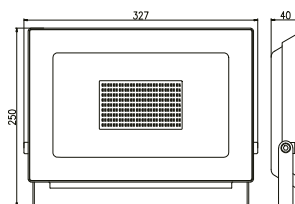

ITEM NO	COLOR TEMP	ITEM NO	COLOR TEMP
BT60-09102	3000K	BT60-09602	3000K
BT60-09132	6500K	BT60-09632	6500K

Type	FLOOD-SC	FLOOD-SC
LED Type	SMD	SMD
Body Colour	Grey	Grey
Watts	100W	200W
Luminous	8000lm	16000lm
CRI	70	70
Power Factor	>0.9	>0.9
Beam Angle	120°	120°
Voltage	220V-240VAC	220V-240VAC
Material	Aluminum	Aluminum
Diffuser	Tempered Glass	Tempered Glass
Driver	Included	Included
Environmental Humidity	%5-%95	%5-%95
Pcs/Carton	5	3