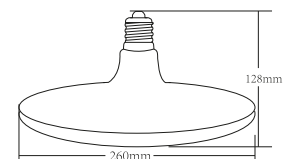

| LED Type | SMD | SMD | SMD |
|------------------------|-------------|-------------|-------------|
| Body color | White | Black | Red |
| Socket | E27 | E27 | E27 |
| Watts | 32W | 32W | 32W |
| Luminous | 2700lm | 2700lm | 2700lm |
| CRI | 80 | 80 | 80 |
| Power Factor | >0.5 | >0.5 | >0.5 |
| Beam Angle | 120° | 120° | 120° |
| Voltage | 220V-240VAC | 220V-240VAC | 220V-240VAC |
| Material | PC | PC | PC |
| Diffuser | PC | PC | PC |
| Driver | Included | Included | Included |
| Environmental Humidity | %5-%70 | %5-%70 | %5-%70 |
| Pcs/Cartron | 8 | 8 | 8 |