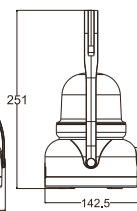

ITEM NO | COLOR TEMP
BC04-00130 | 6500K

ITEM NO | COLOR TEMP
BC04-00230 | 6500K

Type	CM010	CM011
LED Type	SMD	SMD
Body Colour	Red+Black	Red+Black
Watts	4w	8w
LED Qty	25 LED	48 LED
CRI	70	70
Power Factor	>0.5	>0.5
Charging Time	24 hours	24 hours
Working time	3/7 hours	3/7 hours
Battery	2x3.7V1.2AH Lithium	2x4V2.4AH Lead Acid
Beam Angle	300°	300°
Voltage	220V-240VAC	220V-240VAC
Material	ABS	ABS
Diffuser	PMMA	PMMA
Driver	Included	Included
Environmental Humidity	%5-%70	%5-%70
Pcs/Carton	20	8