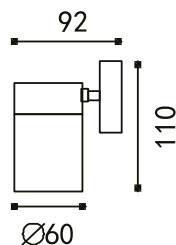

Application

- Outdoor Walls
- Indoor Walls
- Garden Walls
- Garden Teras

Features

- Stainless Steel Material
- Easy insatallation
- Anti Glare design
- Suitable for GU10 bulbs

Suitable for
GU10 BULB

ITEM N O | BODY COLOR
BG32-00304 | NICKEL

ITEM N O | BODY COLOR
BG32-00324 | NICKEL

Type	RITA-S WL.1	RITA-S EL.2
Socket	GU10	GU10
Max Watt	35W	35W
Voltage	220V-240VAC	220V-240VAC
Material	Stainless Steel	Stainless Steel
Environmental Humidity	%5-%95	%5-%95
Pcs/Carton	20	20