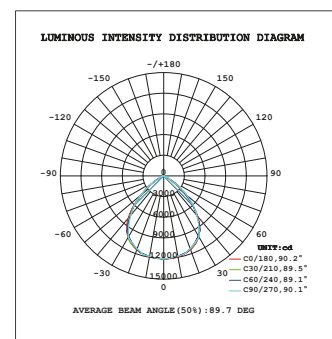

Application

- Warehouses
- High-Ceiling Stores
- Factories
- Logistic Centers

130Lm/w

ITEM NO | COLOR TEMP
BT45-19132 | 6000K

ITEM NO | COLOR TEMP
BT45-19632 | 6000K

| | | |
|------------------------|-------------|-------------|
| Type | HIBAY | HIBAY |
| LED Type | SMD | SMD |
| Body Colour | Grey | Grey |
| Watts | 100W | 200W |
| Luminous | 13000lm | 26000lm |
| CRI | 80 | 80 |
| Power Factor | >0.9 | >0.9 |
| Beam Angle | 90° | 90° |
| Voltage | 220V-240VAC | 220V-240VAC |
| Material | Aluminum | Aluminum |
| Diffuser | PC | PC |
| Driver | Included | Included |
| Environmental Humidity | %5-%95 | %5-%95 |
| Pcs/Carton | 1 | 1 |