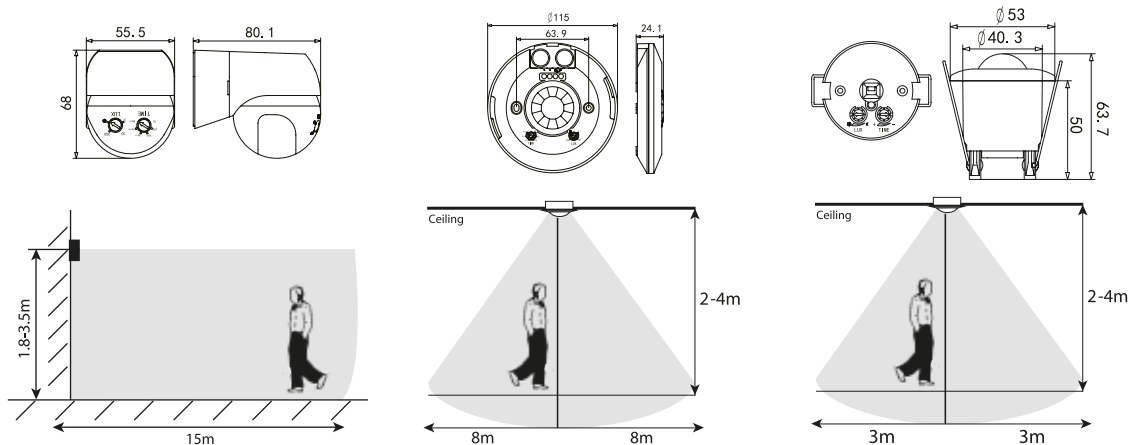

*Technical information indicated above may have tolerance $\pm 10\%$. For final updated information please visit website www.braytron.com