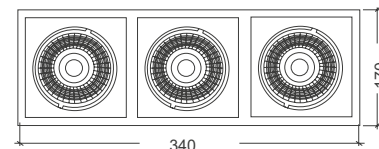

Powered by
SAMSUNG LED

ITEM NO	COLOR TEMP	ITEM NO	COLOR TEMP	ITEM NO	COLOR TEMP
BD36-00500	3000K	BD36-00600	3000K	BD36-00700	3000K
BD36-00510	4000K	BD36-00610	4000K	BD36-00710	4000K
BD36-00530	6500K	BD36-00630	6500K	BD36-00730	6500K

Type	SHOPLINE	SHOPLINE	SHOPLINE
LED Type	COB	COB	COB
Body Color	White	White	White
Watts	30W	2x30W	3x30W
Luminous	2700lm	5400lm	8400lm
CRI	80	80	80
Power Factor	>0.9	>0.9	>0.9
Beam Angle	24°	24°	24°
Voltage	220V-240VAC	220V-240VAC	220V-240VAC
Material	Aluminium	Aluminium	Aluminium
Diffuser	Glass	Glass	Glass
Driver	Included	Included	Included
Environmental Humidity	%5-%70	%5-%70	%5-%70
Pcs/Carton	12	6	6