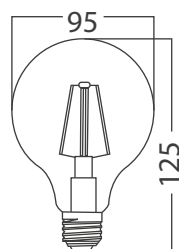

ITEM NO | COLOR TEMP
BB47-00420 | 2200K

ITEM NO | COLOR TEMP
BB47-00620 | 2200K

ITEM NO | COLOR TEMP
BB47-60620 | 2200K

Type	G95	G95	G95-Dimmable
LED Type	Filament	Filament	Filament
Socket	E27	E27	E27
Watts	4W	6W	6W
Equivalent	32W	42W	42W
Luminous	360lm	515lm	515lm
CRI	80	80	80
Power Factor	>0.5	>0.5	>0.5
Beam Angle	360°	360°	360°
Voltage	220V-240VAC	220V-240VAC	220V-240VAC
Material	Glass	Glass	Glass
Diffuser	Glass	Glass	Glass
Driver	Included	Included	Included
Environmental Humidity	%5-%70	%5-%70	%5-%70
Pcs/Carton	20	20	20