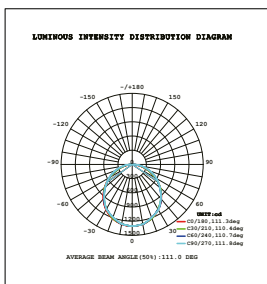

*Technical information indicated above may have tolerance ±%10. For final updated information please visit website www.braytron.com