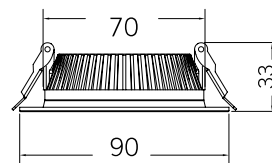

Powered by
SAMSUNG LED

ITEM NO	COLOR TEMP
BP13-00800	3000K
BP13-00810	4000K
BP13-00830	6500K

ITEM NO	COLOR TEMP
BP13-00801	3000K
BP13-00811	4000K
BP13-00831	6500K

Type	Faton	Faton
LED Type	SMD	SMD
Body Color	White	Black
Watts	8W	8W
Luminous	800lm	800lm
CRI	80	80
Power Factor	>0.5	>0.5
Beam Angle	120°	120°
Voltage	220V-240VAC	220V-240VAC
Material	Aluminium	Aluminium
Diffuser	PC	PC
Driver	Included	Included
Environmental Humidity	%5-%70	%5-%70
Cutout	70mm	70mm
Pcs/Carton	20	20