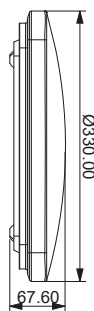

| Type | Jade-Slim | Jade-Slim |
|------------------------|-------------|-------------|
| LED Type | SMD | SMD |
| Body Color | White | White |
| Watts | 24W | 3x24W |
| Luminous | 1940lm | 1940lm |
| CRI | 80 | 80 |
| Power Factor | >0.5 | >0.5 |
| Beam Angle | 120° | 120° |
| Voltage | 220V-240VAC | 220V-240VAC |
| Material | Iron | Iron |
| Diffuser | PMMA | PMMA |
| Driver | Included | Included |
| Environmental Humidity | %5-%70 | %5-%70 |
| Pcs/Carton | 10 | 10 |