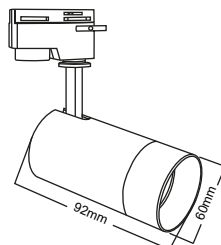

Features

- Aluminium Material
- Easy installation
- Anti Glare Design
- Suitable For GU10 Bulbs
- Adjustable Structure

Suitable for GU10 BULB

50mm

ITEM NO	BODY COLOR
BH04-00600	WHITE
BH04-00601	BLACK

Type	BETA-TR-2
Socket	GU10
Max Watt	35W
Voltage	220V-240VAC
Rail Socket	2 wires
Material	Aluminum
Environmental Humidity	%5-%70
Pcs/Carton	12