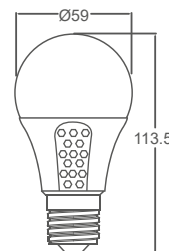

ITEM NO | COLOR TEMP
BA14-30823 | 6500K

Type	A60-Rechargeable
LED Type	SMD
Socket	E27
Watts(AC)	8W
Watts(DC)	3W
Equivalent	40W
Working Time	3 Hours
Charging Time	10 Hours
Luminous	500lm
CRI	80
Power Factor	>0.5
Beam Angle	220°
Voltage	220V-240VAC
Material	Thermoplastic & Aluminium
Diffuser	PC
Driver	Included
Environmental Humidity	%5-%70
Pcs/Carton	50