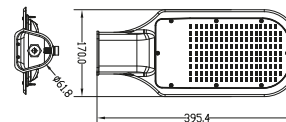

*Technical information indicated above may have tolerance ±%10. For final updated information please visit website www.braytron.com