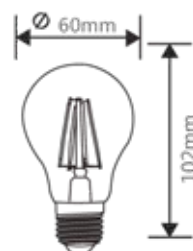

ITEM NO | COLOR TEMP
BA38-00620 | 2700K

ITEM NO | COLOR TEMP
BA38-00720 | 2700K

ITEM NO | COLOR TEMP
BA38-60720 | 2700K

Type	A60	A60	A60-Dimmable
LED Type	Filament	Filament	Filament
Socket	E27	E27	E27
Watts	6W	7W	7W
Equivalent	50W	60W	60W
Luminous	660lm	806lm	806lm
CRI	80	80	80
Power Factor	>0.5	>0.5	>0.5
Beam Angle	360°	360°	360°
Voltage	220V-240VAC	220V-240VAC	220V-240VAC
Material	Glass	Glass	Glass
Diffuser	Glass	Glass	Glass
Driver	Included	Included	Included
Environmental Humidity	%5-%70	%5-%70	%5-%70
Pcs/Carton	100	100	100