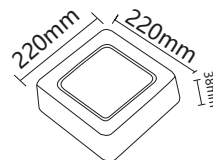

*Technical information indicated above may have tolerance ±%10. For final updated information please visit website www.braytron.com