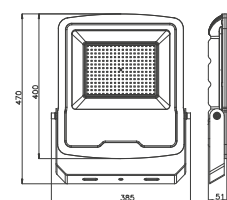

ITEM NO	COLOR TEMP
BT61-09102	3000K
BT61-09132	6500K

ITEM NO	COLOR TEMP
BT61-09402	3000K
BT61-09432	6500K

ITEM NO	COLOR TEMP
BT61-09602	3000K
BT61-09632	6500K

Type	FLOODLED-SL	FLOODLED-SL	FLOODLED-SL
LED Type	SMD	SMD	SMD
Body Colour	Grey	Grey	Grey
Watts	100W	150W	200W
Luminous	8000lm	12000lm	16000lm
CRI	70	70	70
Power Factor	>0.9	>0.9	>0.9
Beam Angle	120°	120°	120°
Voltage	220V-240VAC	220V-240VAC	220V-240VAC
Material	Aluminum	Aluminum	Aluminum
Diffuser	Tempered Glass	Tempered Glass	Tempered Glass
Driver	Included	Included	Included
Environmental Humidity	%5-%95	%5-%95	%5-%95
Pcs/Carton	4	3	2