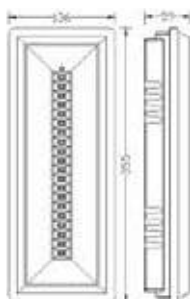

PICTOGRAMS

Item No	BC14-01100
Emergency Mode	Non-Maintained
LED Type	SMD
Body Colour	White
Watts	5W
Working Time	180 minutes
Voltage	220V-240VAC
Battery	Lithium 3.2V-1200mAh
Charging Time	24Hours
View Distance	25mt
IP	IP65
Class	Class II
Material	Non-Flammable Plastic
Diffuser	PMMA
Driver	Included
Operating Temp	"-20+40"
Environmental Humidity	%5-%70
Pcs/Carton	20