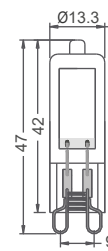

ITEM NO | COLOR TEMP
BA29-00590 | 3000K
BA29-00593 | 6500K

ITEM NO | COLOR TEMP
BA29-50290 | 2700K
BA29-50293 | 6500K

ITEM NO | COLOR TEMP
BA29-50390 | 2700K
BA29-50393 | 6500K

Type	G9	G9	G9
LED Type	SMD	SMD	SMD
Socket	G9	G9	G9
Watts	5W	2W	3W
Equivalent	30W	24W	32W
Luminous	340lm	240lm	360lm
CRI	80	80	80
Power Factor	>0.8	>0.8	>0.8
Beam Angle	300°	360°	360°
Voltage	220V-240VAC	220V-240VAC	220V-240VAC
Material	Ceramic	Glass	Glass
Diffuser	PC	Glass	Glass
Driver	Included	Included	Included
Environmental Humidity	%5-%70	%5-%70	%5-%70
Pcs/Carton	200	200	100