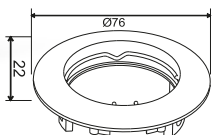

Item No	BH03-02070
Type	MITTO-R
Socket	GU10/GU5.3
Material	Aluminum
Color	White
Cutout Size	75mm
Pcs/Carton	200

Item No	BH03-02074
Type	MITTO-R
Socket	GU10/GU5.3
Material	Aluminum
Color	Nickel
Cutout Size	75mm
Pcs/Carton	200

Item No	BH03-02040
Type	MITTO-S
Socket	GU10/GU5.3
Material	Aluminum
Color	White
Cutout Size	75mm
Pcs/Carton	200

Item No	BH03-02044
Type	MITTO-S
Socket	GU10/GU5.3
Material	Aluminum
Color	Nickel
Cutout Size	75mm
Pcs/Carton	200

Item No	BH03-02060
Type	MITTO-S
Socket	GU10/GU5.3
Material	Aluminum
Color	White
Cutout Size	68mm
Pcs/Carton	200

Item No	BH03-02064
Type	MITTO-S
Socket	GU10/GU5.3
Material	Aluminum
Color	Nickel
Cutout Size	68mm
Pcs/Carton	200

*Technical information indicated above may have tolerance ±%10. For final updated information please visit website www.braytron.com