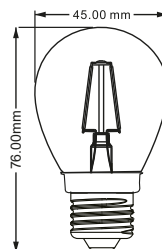

*Technical information indicated above may have tolerance $\pm 10\%$. For final updated information please visit website www.braytron.com