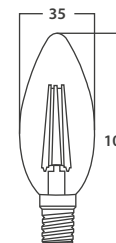

| Type | C35-Amber | C35-Dimmable-Amber |
|------------------------|-------------|--------------------|
| LED Type | Filament | Filament |
| Socket | E14 | E14 |
| Watts | 4W | 4W |
| Equivalent | 32W | 32W |
| Luminous | 360lm | 360lm |
| CRI | 80 | 80 |
| Power Factor | >0.5 | >0.5 |
| Beam Angle | 360° | 360° |
| Voltage | 220V-240VAC | 220V-240VAC |
| Material | Glass | Glass |
| Diffuser | Glass | Glass |
| Driver | Included | Included |
| Environmental Humidity | %5-%70 | %5-%70 |
| Pcs/Carton | 100 | 100 |