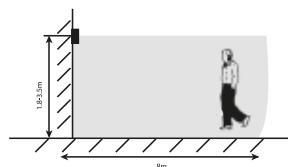

Power consumption	: 0.45W(static 0.1W)
Time delay	: Min.5sec.-Max.5min.(adjustable)
Detection angle	: 120°
Detection distance	: Max.8m (<24°C)
Detection speed	: 0.6-1.5m/s
Ambient light	: <3-2000lux
Installation height	: 1.8m-3.5m