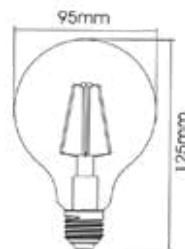

ITEM NO	COLOR TEMP
BA41-30720	3000K
BA41-30723	6500K

Type	G95-Soft
LED Type	Filament
Socket	E27
Watts	7W
Equivalent	60W
Luminous	806lm
CRI	80
Power Factor	>0.5
Beam Angle	360°
Voltage	220V-240VAC
Material	Glass
Diffuser	Glass
Driver	Included
Environmental Humidity	%5-%70
Pcs/Carton	20

Hg
0.0mg

RoHS
2011/65/EU

-20°C
+40°C

Smart
> 25,000

ENERGY STAR
energy - everyday

2
YEARS
WARRANTY

ErP
COMPLIANT

LED
0.25W
10000 HOURS

CE ENEC

EMC

RoHS
2011/65/EU

LVD

IP
20

A++
A+
A
B
C
D
E