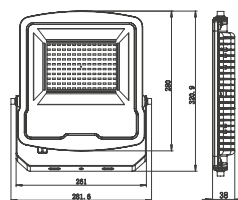

ITEM NO	COLOR TEMP
BT61-09102	3000K
BT61-09132	6500K

ITEM NO	COLOR TEMP
BT61-09402	3000K
BT61-09432	6500K

ITEM NO	COLOR TEMP
BT61-09602	3000K
BT61-09632	6500K

Type	FLOODLED-SL	FLOODLED-SL	FLOODLED-SL
LED Type	SMD	SMD	SMD
Body Colour	Grey	Grey	Grey
Watts	100W	150W	200W
Luminous	8000lm	12000lm	16000lm
CRI	70	70	70
Power Factor	>0.9	>0.9	>0.9
Beam Angle	120°	120°	120°
Voltage	220V-240VAC	220V-240VAC	220V-240VAC
Material	Aluminum	Aluminum	Aluminum
Diffuser	Tempered Glass	Tempered Glass	Tempered Glass
Driver	Included	Included	Included
Environmental Humidity	%5-%95	%5-%95	%5-%95
Pcs/Carton	4	3	2