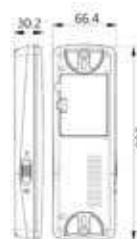

ITEM NO | COLOR TEMP
BC01-00130 | 6500K

ITEM NO | COLOR TEMP
BC01-00330 | 6500K

Type	BM30	BM60
LED Type	SMD	SMD
Body Colour	White	White
Watts	2w	4w
LED Qty	30 LED	60 LED
CRI	70	70
Power Factor	>0.5	>0.5
Charging Time	24 hours	24 hours
Working time	3/7 hours	3/7 hours
Battery	3.7V1.2AH Lithium	3.7V2.2AH Lithium
Beam Angle	120°	120°
Voltage	220V-240VAC	220V-240VAC
Material	ABS	ABS
Diffuser	PS	PS
Driver	Included	Included
Environmental Humidity	%5-%70	%5-%70
Pcs/Carton	20	20