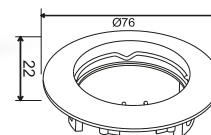

Item No	BH03-02064
Type	MITTO-S
Socket	GU10/GU5.3
Material	Aluminum
Color	Nickel
Cutout Size	68mm
Pcs/Carton	200