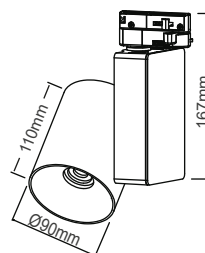

Powered by
SAMSUNG LED

ITEM NO	COLOR TEMP
BD30-00200	3000K
BD30-00210	4000K
BD30-00220	5000K

ITEM NO	COLOR TEMP
BD30-00201	3000K
BD30-00211	4000K
BD30-00221	5000K

Type	SHOPLINE-P	SHOPLINE-P
LED Type	COB	COB
Body Color	White	Black
Watts	30W	30W
Luminous	2660lm	2660lm
CRI	80	80
Power Factor	>0.9	>0.9
Beam Angle	24°	24°
Voltage	220V-240VAC	220V-240VAC
Material	Aluminium	Aluminium
Diffuser	PMMA Lens	PMMA Lens
Driver	Included	Included
Environmental Humidity	%5-%70	%5-%70
Pcs/Carton	12	12