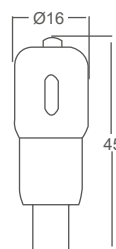

*Technical information indicated above may have tolerance $\pm 10\%$. For final updated information please visit website www.braytron.com