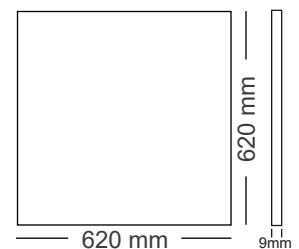

*Technical information indicated above may have tolerance ±%10.For final updated information please visit website www.braytron.com