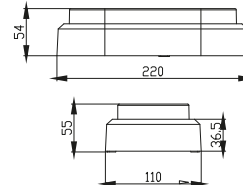

*Technical information indicated above may have tolerance ±%10.For final updated information please visit website www.braytron.com