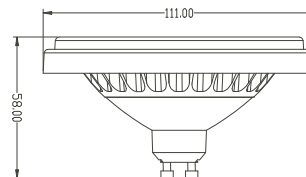

ITEM NO | COLOR TEMP
BA31-01420 | 3000K

ITEM NO | COLOR TEMP
BA32-01450 | 3000K

ITEM NO | COLOR TEMP
BA32-01460 | 3000K

Type	PAR30	AR111	AR111
LED Type	SMD	SMD	SMD
Socket	E27	GU10	G53
Watts	14W	14W	14W
Equivalent	75W	75W	75W
Luminous	1050lm	1220lm	1050lm
CRI	80	80	80
Power Factor	>0.5	>0.5	>0.5
Beam Angle	38°	30°	30°
Voltage	220V-240VAC	220V-240VAC	220V-240VAC
Material	Aluminium	Aluminium	Aluminium
Diffuser	Glass	PC	PC
Driver	Included	Included	Included
Environmental Humidity	%5-%70	%5-%70	%5-%70
Pcs/Carton	20	50	50