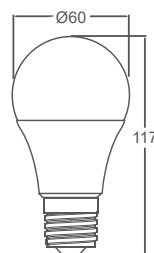

ITEM NO	COLOR TEMP
BA13-01220	3000K
BA13-01221	4000K
BA13-01223	6500K

ITEM NO	COLOR TEMP
BA13-01520	3000K
BA13-01521	4000K
BA13-01523	6500K

ITEM NO	COLOR TEMP
BA13-11520	3000K
BA13-11521	4000K
BA13-11523	6500K

Type	A60	A65	A70
LED Type	SMD	SMD	SMD
Socket	E27	E27	E27
Watts	12W	15W	15W
Equivalent	75W	85W	94W
Luminous	1055lm	1250lm	1350lm
CRI	80	80	80
Power Factor	>0.5	>0.5	>0.5
Beam Angle	220°	220°	220°
Voltage	220V-240VAC	220V-240VAC	220V-240VAC
Material	Thermoplastic & Aluminium	Thermoplastic & Aluminium	Thermoplastic & Aluminium
Diffuser	PC	PC	PC
Driver	Included	Included	Included
Environmental Humidity	%5-%70	%5-%70	%5-%70
Pcs/Carton	100	100	100