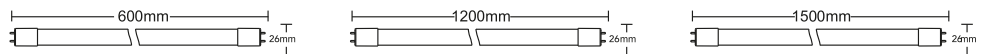

*Technical information indicated above may have tolerance ±%10. For final updated information please visit website www.braytron.com