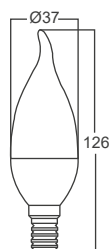

| Type | C37-TAIL | C37 | C37 |
|------------------------|---------------------------|---------------------------|---------------------------|
| LED Type | SMD | SMD | SMD |
| Socket | E14 | E14 | E14 |
| Watts | 5W | 5W | 7W |
| Equivalent | 35W | 35W | 45W |
| Luminous | 400lm | 400lm | 560lm |
| CRI | 80 | 80 | 80 |
| Power Factor | >0.5 | >0.5 | >0.5 |
| Beam Angle | 220° | 220° | 220° |
| Voltage | 220V-240VAC | 220V-240VAC | 220V-240VAC |
| Material | Thermoplastic & Aluminium | Thermoplastic & Aluminium | Thermoplastic & Aluminium |
| Diffuser | PC | PC | PC |
| Driver | Included | Included | Included |
| Environmental Humidity | %5-%70 | %5-%70 | %5-%70 |
| Pcs/Carton | 100 | 100 | 100 |