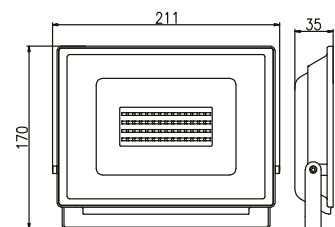

ITEM NO	COLOR TEMP
BT60-01002	3000K
BT60-01032	6500K

ITEM NO	COLOR TEMP
BT60-03002	3000K
BT60-03032	6500K

ITEM NO	COLOR TEMP
BT60-05002	3000K
BT60-05032	6500K

Type	FLOOD-SC	FLOOD-SC	FLOOD-SC
LED Type	SMD	SMD	SMD
Body Colour	Grey	Grey	Grey
Watts	10W	30W	50W
Luminous	800lm	2400lm	4000lm
CRI	70	70	70
Power Factor	>0.9	>0.9	>0.9
Beam Angle	120°	120°	120°
Voltage	220V-240VAC	220V-240VAC	220V-240VAC
Material	Aluminum	Aluminum	Aluminum
Diffuser	Tempered Glass	Tempered Glass	Tempered Glass
Driver	Included	Included	Included
Environmental Humidity	%5-%95	%5-%95	%5-%95
Pcs/Carton	40	20	10