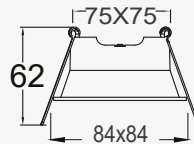

Braytron

This luminaire contains switchable LED lamps and has sockets for bulbs of the energy classes:

A+ A A C D E

LED

Suitable for GU10 BULB

50mm

The LED lamps cannot be changed in the luminaire.

874/2013