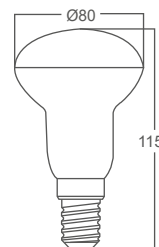

ITEM NO | COLOR TEMP
BA34-00610 | 3000K
BA34-00613 | 6500K

ITEM NO | COLOR TEMP
BA34-00920 | 3000K
BA34-00923 | 6500K

Type	R50	R63
LED Type	SMD	SMD
Socket	E14	E27
Watts	6W	9W
Equivalent	45W	60W
Luminous	530lm	780lm
CRI	80	80
Power Factor	>0.5	>0.5
Beam Angle	180°	180°
Voltage	220V-240VAC	220V-240VAC
Material	Thermoplastic & Aluminium	Thermoplastic & Aluminium
Diffuser	PC	PC
Driver	Included	Included
Environmental Humidity	%5-%70	%5-%70
Pcs/Cartron	100	100