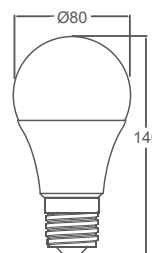

A+

ITEM NO	COLOR TEMP
BA13-01820	3000K
BA13-01823	6500K

Type	A80
LED Type	SMD
Socket	E27
Watts	18W
Equivalent	125W
Luminous	1600lm
CRI	80
Power Factor	>0.5
Beam Angle	220°
Voltage	220V-240VAC
Material	Thermoplastic & Aluminium
Diffuser	PC
Driver	Included
Environmental Humidity	%5-%70
Pcs/Carton	40

Hg
0.0mg

Non-Ozonant

-20°C
+40°C

on/off
> 25,000

ENERG Y/лA
енергия · енергетика

A++
A+
A
B
C
D
E

A+

2
YEARS
WARRANTY

ErP
COMPLIANT

LED

CE EAC

EMC

RoHS

LVD

IP 20