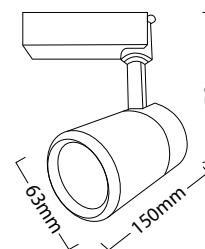

ITEM NO	COLOR TEMP
BD30-01700	3000K
BD30-01710	4000K

ITEM NO	COLOR TEMP
BD30-01701	3000K
BD30-01711	4000K

Type	SHOPLINE-BC	SHOPLINE-BC
LED Type	COB	COB
Body Color	White	Black
Watts	30W	30W
Luminous	2200lm	2200lm
CRI	80	80
Power Factor	>0.9	>0.9
Beam Angle	24°	24°
Voltage	220V-240VAC	220V-240VAC
Material	Aluminium	Aluminium
Diffuser	PMMA Lens	PMMA Lens
Driver	Included	Included
Environmental Humidity	%5-%70	%5-%70
Pcs/Carton	12	12