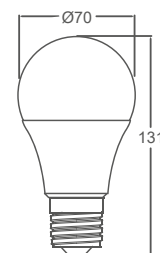

ITEM NO	COLOR TEMP
BA13-01220	3000K
BA13-01221	4000K
BA13-01223	6500K

ITEM NO	COLOR TEMP
BA13-01520	3000K
BA13-01521	4000K
BA13-01523	6500K

ITEM NO	COLOR TEMP
BA13-11520	3000K
BA13-11521	4000K
BA13-11523	6500K

Type	A60	A65	A70
LED Type	SMD	SMD	SMD
Socket	E27	E27	E27
Watts	12W	15W	15W
Equivalent	75W	85W	94W
Luminous	1055lm	1250lm	1350lm
CRI	80	80	80
Power Factor	>0.5	>0.5	>0.5
Beam Angle	220°	220°	220°
Voltage	220V-240VAC	220V-240VAC	220V-240VAC
Material	Thermoplastic & Aluminium	Thermoplastic & Aluminium	Thermoplastic & Aluminium
Diffuser	PC	PC	PC
Driver	Included	Included	Included
Environmental Humidity	%5-%70	%5-%70	%5-%70
Pcs/Carton	100	100	100