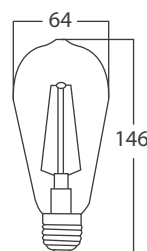

ITEM NO | COLOR TEMP
BA46-00420 | 2200K

ITEM NO | COLOR TEMP
BA46-00620 | 2200K

ITEM NO | COLOR TEMP
BA46-60620 | 2200K

Type	ST64-Amber	ST64-Amber	ST64-Dimmable-Amber
LED Type	Filament	Filament	Filament
Socket	E27	E27	E27
Watts	4W	6W	6W
Equivalent	32W	42W	42W
Luminous	360lm	515lm	515lm
CRI	80	80	80
Power Factor	>0.5	>0.5	>0.5
Beam Angle	360°	360°	360°
Voltage	220V-240VAC	220V-240VAC	220V-240VAC
Material	Glass	Glass	Glass
Diffuser	Glass	Glass	Glass
Driver	Included	Included	Included
Environmental Humidity	%5-%70	%5-%70	%5-%70
Pcs/Carton	50	50	50