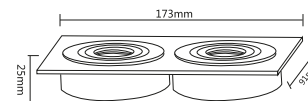

*Technical information indicated above may have tolerance ±%10. For final updated information please visit website www.braytron.com