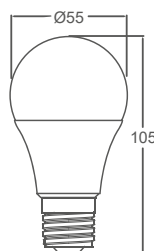

*Technical information indicated above may have tolerance $\pm 10\%$. For final updated information please visit website www.braytron.com