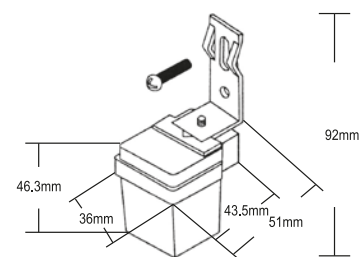

*Technical information indicated above may have tolerance $\pm 10\%$. For final updated information please visit website www.braytron.com