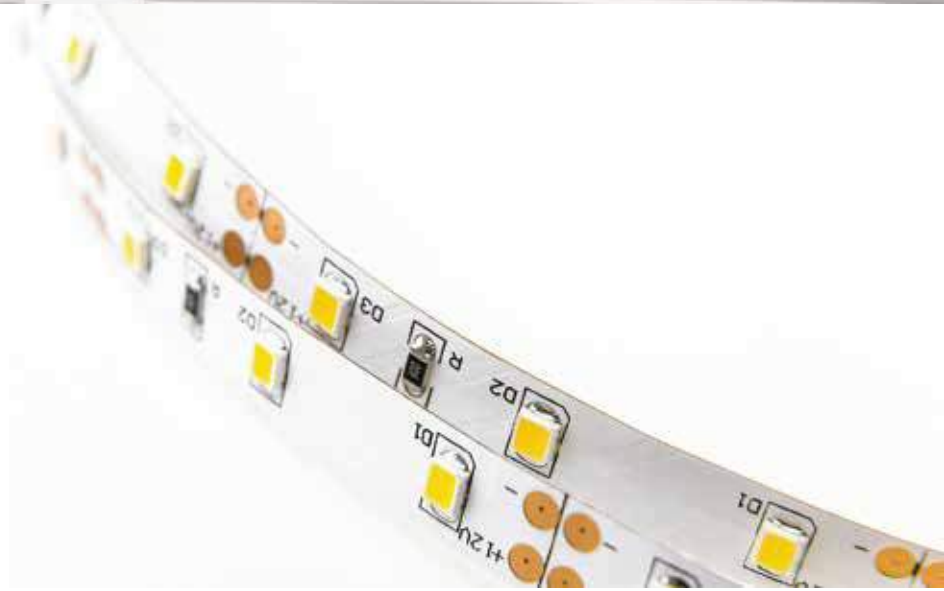

This luminaire contains built-in LED lamps. The lamps cannot be changed in the luminaire.

Braytron

874/2012

2 YEARS WARRANTY

CE ENEC

LED 0 20,000 HOURS

RoHS COMPLIANT

IP 20

*Technical information indicated above may have tolerance ±%10. For final updated information please visit website www.braytron.com