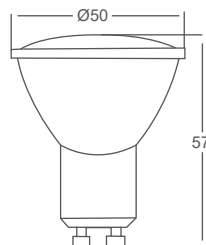

*Technical information indicated above may have tolerance $\pm 10\%$. For final updated information please visit website www.braytron.com