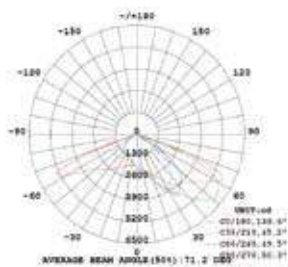

LUMINOUS INTENSITY DISTRIBUTION DIAGRAM

*Technical information indicated above may have tolerance ±%10. For final updated information please visit website www.braytron.com