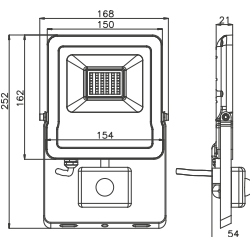

Features

- Made from pure die-casting aluminium
- Diffused by Reflector, Suitable for outdoor use
- Built-in high quality AC-Direct driver
- Surge Protection, L to L 2kv, L to G 1kv
- IK08 Mechanical external impact
- Polyester powder coating for outdoor use
- Smart design for better heat dissipation
- Low energy consumption

Application

- Garden backyard
- Factory backyards
- Open area parking lots
- Public parks & gardens
- Outdoor indoor areas

ITEM NO	COLOR TEMP
BT61-23002	3000K
BT61-23032	6500K

Type	FLOODLED-PL
LED Type	SMD
Body Colour	Grey
Watts	30W
Luminous	2400lm
CRI	80
Power Factor	>0.9
Beam Angle	120°
Voltage	220V-240VAC
Material	Aluminum
Diffuser	Tempered Glass
Driver	Included
Environmental Humidity	%5-%95
Pcs/Carton	20

Power consumption	: 0.45W(static 0.1W)
Time delay	: Min.5sec.-Max.5min.(adjustable)
Detection angle	: 120°
Detection distance	: Max.8m (<24°C)
Detection speed	: 0.6-1.5m/s
Ambient light	: <3-2000lux
Installation height	: 1.8m-3.5m

*Technical information indicated above may have tolerance $\pm 10\%$. For final updated information please visit website www.braytron.com