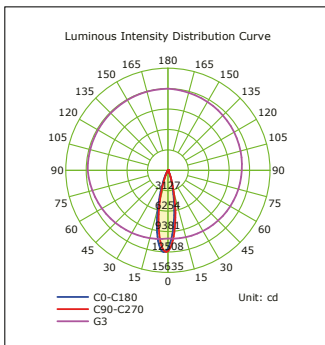

Powered by
SAMSUNG LED

ITEM NO	COLOR TEMP
BD30-2020	3000K
BD30-20210	4000K
BD30-20220	5000K

ITEM NO	COLOR TEMP
BD30-20201	3000K
BD30-20211	4000K
BD30-20221	5000K

Type	SHOPLINE-P	SHOPLINE-P
LED Type	COB	COB
Body Color	White	Black
Watts	40W	40W
Luminous	3600lm	3600lm
CRI	80	80
Power Factor	>0.9	>0.9
Beam Angle	24°	24°
Voltage	220V-240VAC	220V-240VAC
Material	Aluminium	Aluminium
Diffuser	PMMA Lens	PMMA Lens
Driver	Included	Included
Environmental Humidity	%5-%70	%5-%70
Pcs/Carton	12	12