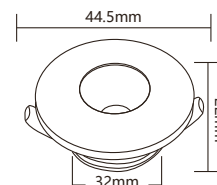

*Technical information indicated above may have tolerance ±%10. For final updated information please visit website www.braytron.com