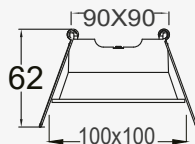

Item No	BH03-04010
Type	TETRA-CR
Socket	GU10
Max Watt	35W
Voltage	220V-240VAC
IP	IP20
Material	Aluminum
Environmental Humidity	%5-%70
Cutout	90mm
Pcs/Carton	100

Item No	BH03-04020
Type	TETRA-CR
Socket	GU10
Max Watt	35W
Voltage	220V-240VAC
IP	IP20
Material	Aluminum
Environmental Humidity	%5-%70
Cutout	90x90mm
Pcs/Carton	100

Suitable for
GU10 BULB