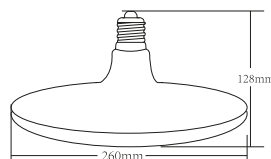

| LED Type | SMD | SMD | SMD |
|------------------------|-------------|-------------|-------------|
| Body color | White | Black | Red |
| Socket | E27 | E27 | E27 |
| Watts | 32W | 32W | 32W |
| Luminous | 2700lm | 2700lm | 2700lm |
| CRI | 80 | 80 | 80 |
| Power Factor | >0.5 | >0.5 | >0.5 |
| Beam Angle | 120° | 120° | 120° |
| Voltage | 220V-240VAC | 220V-240VAC | 220V-240VAC |
| Material | PC | PC | PC |
| Diffuser | PC | PC | PC |
| Driver | Included | Included | Included |
| Environmental Humidity | %5-%70 | %5-%70 | %5-%70 |
| Pcs/Cartron | 8 | 8 | 8 |