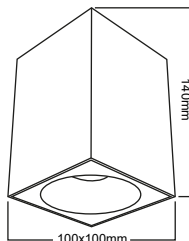

*Technical information indicated above may have tolerance ±%10. For final updated information please visit website www.braytron.com