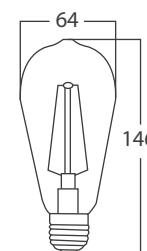

ITEM NO | COLOR TEMP
BA46-00420 | 2200K

ITEM NO | COLOR TEMP
BA46-00620 | 2200K

ITEM NO | COLOR TEMP
BA46-60620 | 2200K

Type	ST64-Amber	ST64-Amber	ST64-Dimmable-Amber
LED Type	Filament	Filament	Filament
Socket	E27	E27	E27
Watts	4W	6W	6W
Equivalent	32W	42W	42W
Luminous	360lm	515lm	515lm
CRI	80	80	80
Power Factor	>0.5	>0.5	>0.5
Beam Angle	360°	360°	360°
Voltage	220V-240VAC	220V-240VAC	220V-240VAC
Material	Glass	Glass	Glass
Diffuser	Glass	Glass	Glass
Driver	Included	Included	Included
Environmental Humidity	%5-%70	%5-%70	%5-%70
Pcs/Carton	50	50	50