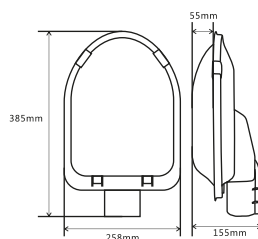

ITEM NO | COLOR TEMP
BT41-03032 | 6000K

ITEM NO | COLOR TEMP
BT41-05032 | 6000K

Type	ST71	ST71
LED Type	SMD	SMD
Body Colour	Grey	Grey
Watts	30W	200W
Luminous	8000lm	16000lm
CRI	70	70
Power Factor	>0.9	>0.9
Beam Angle	120°	120°
Voltage	220V-240VAC	220V-240VAC
Material	Aluminum	Aluminum
Diffuser	PC	PC
Driver	Included	Included
Environmental Humidity	%5-%95	%5-%95
Pcs/Carton	1	1