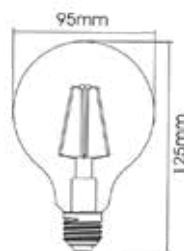

Hg
0.0mg

Non-halogen

-20°C
+40°C

Lifespan
> 25,000

ErP
COMPLIANT

LED
0.0500
10000

CE EAC

EMC
Restriction compliance

RoHS
2011/65/EU

LVD

IP
20

ENERGY LABEL
A++
A+
A
B
C
D
E