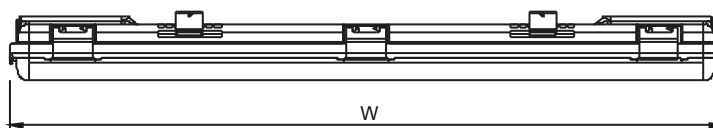

Item No	BT05-10680	BT05-20680	BT05-11280	BT05-21280	BT05-11580	BT05-21580
Size	1x0.6mt	2x0.6mt	1x1.2mt	2x1.2mt	1x1.5mt	2x1.5mt
LED Tube Type	0.6mt-T8	0.6mt-T8	1.2mt-T8	1.2mt-T8	1.5mt-T8	1.5mt-T8
Socket	G13	G13	G13	G13	G13	G13
Body Color	Milky White	Milky White	Milky White	Milky White	Milky White	Milky White
Connection Type	Single Side Tube	Single Side Tube	Single Side Tube	Single Side Tube	Single Side Tube	Single Side Tube
Voltage	220V-240VAC	220V-240VAC	220V-240VAC	220V-240VAC	220V-240VAC	220V-240VAC
Material	ABS	ABS	ABS	ABS	ABS	ABS
Diffuser	PC	PC	PC	PC	PC	PC
Suitable For	BA52-206XX BA52-106XX	BA52-206XX BA52-106XX	BA52-212XX BA52-112XX	BA52-212XX BA52-112XX	BA52-215XX BA52-115XX	BA52-215XX BA52-115XX
Environmental Humidity	%5-%95	%5-%95	%5-%95	%5-%95	%5-%95	%5-%95
Pcs/Carton	16	12	16	12	16	12
Dimension(WxHxA)	666x58x68	666x58x96	1276x58x68	1276x58x96	1576x58x68	1576x58x96