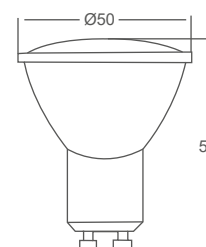

ITEM NO	COLOR TEMP
BA25-00550	2700K
BA25-00551	4000K
BA25-00553	6500K

ITEM NO	COLOR TEMP
BA25-00750	2700K
BA25-00751	4000K
BA25-00753	6500K

ITEM NO	COLOR TEMP
BA26-00550	2700K
BA26-00551	4000K

Type	MR16	MR16	MR16-Dimmable
LED Type	SMD	SMD	SMD
Socket	GU10	GU10	GU10
Watts	5W	7W	5W
Equivalent	50W	75W	50W
Luminous	350lm	550lm	350lm
CRI	80	80	80
Power Factor	>0.5	>0.5	>0.5
Beam Angle	38°	38°	38°
Voltage	220V-240VAC	220V-240VAC	220V-240VAC
Material	Thermoplastic & Aluminium	Thermoplastic & Aluminium	Thermoplastic & Aluminium
Diffuser	PC	PC	PC
Driver	Included	Included	Included
Environmental Humidity	%5-%70	%5-%70	%5-%70
Pcs/Carton	100	100	100