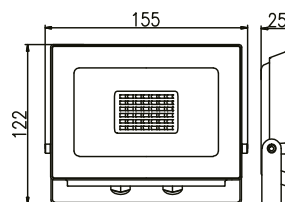

ITEM NO	COLOR TEMP
BT60-01002	3000K
BT60-01032	6500K

ITEM NO	COLOR TEMP
BT60-03002	3000K
BT60-03032	6500K

ITEM NO	COLOR TEMP
BT60-05002	3000K
BT60-05032	6500K

Type	FLOOD-SC	FLOOD-SC	FLOOD-SC
LED Type	SMD	SMD	SMD
Body Colour	Grey	Grey	Grey
Watts	10W	30W	50W
Luminous	800lm	2400lm	4000lm
CRI	70	70	70
Power Factor	>0.9	>0.9	>0.9
Beam Angle	120°	120°	120°
Voltage	220V-240VAC	220V-240VAC	220V-240VAC
Material	Aluminum	Aluminum	Aluminum
Diffuser	Tempered Glass	Tempered Glass	Tempered Glass
Driver	Included	Included	Included
Environmental Humidity	%5-%95	%5-%95	%5-%95
Pcs/Carton	40	20	10