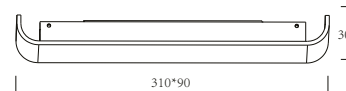

ITEM NO | COLOR TEMP
BH07-03300 | 3000K

ITEM NO | COLOR TEMP
BH07-03301 | 3000K

Type	AVVA-WL04	AVVA-WL04
LED Type	SMD	SMD
Body Colour	White	Black
Watts	12W	12W
Luminous	720lm	720lm
CRI	80	80
Power Factor	>0.55	>0.55
Beam Angle	90°	90°
Voltage	220V-240VAC	220V-240VAC
Material	Aluminum	Aluminum
Diffuser	PC	PC
Driver	Included	Included
Environmental Humidity	%5-%70	%5-%70
Pcs/Carton	20	20