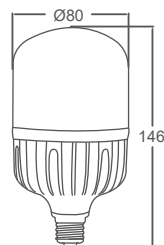

| Type | T80 | T100 | T120 | T140 |
|------------------------|---------------------------|---------------------------|---------------------------|---------------------------|
| LED Type | SMD | SMD | SMD | SMD |
| Socket | E27 | E27 | E27 | E27 |
| Watts | 20W | 30W | 40W | 50W |
| Equivalent | 125W | 175W | 200W | 250W |
| Luminous | 1710lm | 2630lm | 3480lm | 4380lm |
| CRI | 80 | 80 | 80 | 80 |
| Power Factor | >0.5 | >0.5 | >0.5 | >0.5 |
| Beam Angle | 220° | 220° | 220° | 220° |
| Voltage | 220V-240VAC | 220V-240VAC | 220V-240VAC | 220V-240VAC |
| Material | Thermoplastic & Aluminium | Thermoplastic & Aluminium | Thermoplastic & Aluminium | Thermoplastic & Aluminium |
| Diffuser | PC | PC | PC | PC |
| Driver | Included | Included | Included | Included |
| Environmental Humidity | %5-%70 | %5-%70 | %5-%70 | %5-%70 |
| Pcs/Carton | 20 | 20 | 16 | 10 |