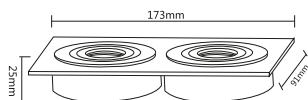

Item No | BH03-00163
Type | SPOTTI-S
Socket | GU10/GU5.3
Material | Aluminum
Color | Brushed Silver
Cutout Size | 78mm
Pcs/Carton | 100