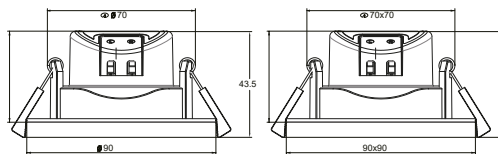

ITEM NO	COLOR TEMP
BD02-00500	3000K
BD02-00510	4000K
BD02-00530	6500K

ITEM NO	COLOR TEMP
BD02-10500	3000K
BD02-10530	6500K

Type	SPOTLED-G1	SPOTLED-G1
LED Type	SMD	SMD
Body Color	White	White
Watts	5W	5W
Luminous	380lm	380lm
CRI	80	80
Power Factor	>0.5	>0.5
Beam Angle	38°	38°
Voltage	220V-240VAC	220V-240VAC
Material	PC	PC
Diffuser	PC	PC
Driver	Included	Included
Environmental Humidity	%5-%70	%5-%70
Cutout	70mm	70mm
Pcs/Carton	100	100