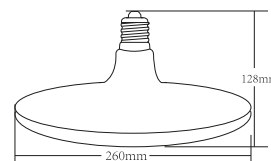

ITEM NO | COLOR TEMP
BB01-53220 | 3000K
BB01-53221 | 4000K
BB01-53223 | 6500K

ITEM NO | COLOR TEMP
BB01-63220 | 3000K
BB01-63221 | 4000K
BB01-63223 | 6500K

LED Type	SMD	SMD
Body color	Green	Blue
Socket	E27	E27
Watts	32W	32W
Luminous	2700lm	2700lm
CRI	80	80
Power Factor	>0.5	>0.5
Beam Angle	120°	120°
Voltage	220V-240VAC	220V-240VAC
Material	PC	PC
Diffuser	PC	PC
Driver	Included	Included
Environmental Humidity	%5-%70	%5-%70
Pcs/Carton	8	8