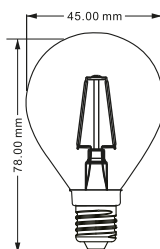

ITEM NO | COLOR TEMP
BB37-00410 | 2200K

ITEM NO | COLOR TEMP
BB37-00420 | 2200K

Type	P45	G45
LED Type	Filament	Filament
Socket	E14	E27
Watts	4W	4W
Equivalent	32W	32W
Luminous	360lm	360lm
CRI	80	80
Power Factor	>0.5	>0.5
Beam Angle	220°	220°
Voltage	220V-240VAC	220V-240VAC
Material	Glass	Glass
Diffuser	Glass	Glass
Driver	Included	Included
Environmental Humidity	%5-%70	%5-%70
Pcs/Cartron	100	100