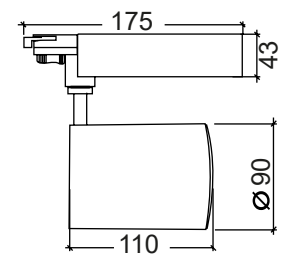

Powered by
SAMSUNG LED

ITEM NO	COLOR TEMP
BD30-01300	3000K
BD30-01310	4000K
BD30-01320	5000K

ITEM NO	COLOR TEMP
BD30-01301	3000K
BD30-01311	4000K
BD30-01321	5000K

Type	SHOPLINE-B	SHOPLINE-B
LED Type	COB	COB
Body Color	White	Black
Watts	30W	30W
Luminous	2660lm	2660lm
CRI	80	80
Power Factor	>0.9	>0.9
Beam Angle	24°	24°
Voltage	220V-240VAC	220V-240VAC
Material	Aluminium	Aluminium
Diffuser	PMMA Lens	PMMA Lens
Driver	Included	Included
Environmental Humidity	%5-%70	%5-%70
Pcs/Carton	12	12