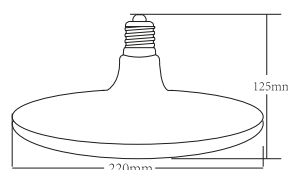

ITEM NO	COLOR TEMP
BB01-02420	3000K
BB01-02421	4000K
BB01-02423	6500K

ITEM NO	COLOR TEMP
BB01-12420	3000K
BB01-12421	4000K
BB01-12423	6500K

ITEM NO	COLOR TEMP
BB01-42420	3000K
BB01-42421	4000K
BB01-42423	6500K

LED Type	SMD	SMD	SMD
Body color	White	Black	Red
Socket	E27	E27	E27
Watts	24W	24W	24W
Luminous	1900lm	1900lm	1900lm
CRI	80	80	80
Power Factor	>0.5	>0.5	>0.5
Beam Angle	120°	120°	120°
Voltage	220V-240VAC	220V-240VAC	220V-240VAC
Material	PC	PC	PC
Diffuser	PC	PC	PC
Driver	Included	Included	Included
Environmental Humidity	%5-%70	%5-%70	%5-%70
Pcs/Carton	8	8	8