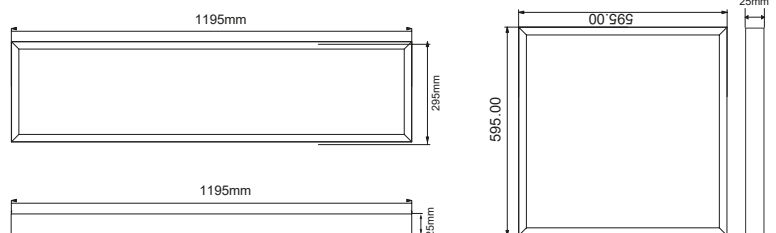

ITEM NO	COLOR TEMP
BP22-03110	4000K
BP22-03130	6500K

ITEM NO	COLOR TEMP
BP22-06610	4000K
BP22-06630	6500K

Type	Panelled-FL	Panelled-FL
LED Type	SMD	SMD
Body Color	White	White
Watts	40W	40W
Luminous	3200lm	3200lm
CRI	80	80
Power Factor	>0.9	>0.9
Beam Angle	110°	110°
Voltage	220V-240VAC	220V-240VAC
Material	Iron	Iron
Diffuser	PS	PS
Driver	Included	Included
Environmental Humidity	%5-%70	%5-%70
Pcs/Carton	5	5