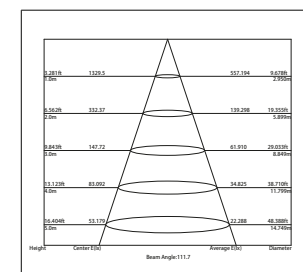

ITEM NO	COLOR TEMP
BP21-03110	4000K
BP21-03130	6500K

ITEM NO	COLOR TEMP
BP21-06600	3000K
BP21-06610	4000K
BP21-06630	6500K

Type	Panelled-SL	Panelled-SL
LED Type	SMD	SMD
Body Color	White	White
Watts	50W	50W
Luminous	4000lm	4000lm
CRI	80	80
Power Factor	>0.9	>0.9
Beam Angle	120°	110°
Voltage	220V-240VAC	220V-240VAC
Material	Iron	Iron
Diffuser	PS	PS
Driver	Included	Included
Environmental Humidity	%5-%70	%5-%70
Pcs/Carton	1	1

This luminaire contains built-in LED lamps. The lamps cannot be changed in the luminaire.

Braytron

874/2012