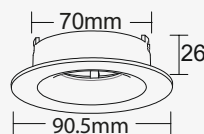

Item No	BH03-04050
Type	TETRA-E
Socket	GU10
Max Watt	35W
Voltage	220V-240VAC
IP	IP20
Material	Aluminum
Environmental Humidity	%5-%70
Cutout	70mm
Pcs/Carton	100

Item No	BH03-04051
Type	TETRA-E
Socket	GU10
Max Watt	35W
Voltage	220V-240VAC
IP	IP20
Material	Aluminum
Environmental Humidity	%5-%70
Cutout	70mm
Pcs/Carton	100

Item No	BH03-04040
Type	TETRA-D
Socket	GU10
Max Watt	35W
Voltage	220V-240VAC
IP	IP20
Material	Aluminum
Environmental Humidity	%5-%70
Cutout	70mm
Pcs/Carton	100