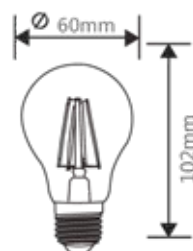

ITEM NO | COLOR TEMP
BA38-00620 | 2700K

ITEM NO | COLOR TEMP
BA38-00720 | 2700K

ITEM NO | COLOR TEMP
BA38-60720 | 2700K

Type	A60	A60	A60-Dimmable
LED Type	Filament	Filament	Filament
Socket	E27	E27	E27
Watts	6W	7W	7W
Equivalent	50W	60W	60W
Luminous	660lm	806lm	806lm
CRI	80	80	80
Power Factor	>0.5	>0.5	>0.5
Beam Angle	360°	360°	360°
Voltage	220V-240VAC	220V-240VAC	220V-240VAC
Material	Glass	Glass	Glass
Diffuser	Glass	Glass	Glass
Driver	Included	Included	Included
Environmental Humidity	%5-%70	%5-%70	%5-%70
Pcs/Carton	100	100	100