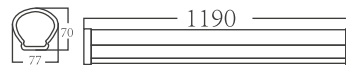

Powered by **SAMSUNG LED**

ITEM NO	COLOR TEMP	ITEM NO	COLOR TEMP	ITEM NO	COLOR TEMP
BT04-00600	3000K	BT04-01200	3000K	BT04-01500	3000K
BT04-00610	4000K	BT04-01210	4000K	BT04-01510	4000K
BT04-00630	6500K	BT04-01230	6500K	BT04-01530	6500K

Type	Proline-IPT/0.6mt	Proline-IPT/1.2mt	Proline-IPT/1.5mt
LED Type	SMD	SMD	SMD
Body Color	Grey	Grey	Grey
Watts	18W	36W	48W
Luminous	1780lm	3420lm	4360lm
CRI	80	80	80
Power Factor	>0.9	>0.9	>0.9
Beam Angle	180°	180°	180°
Voltage	220V-240VAC	220V-240VAC	220V-240VAC
Material	PC	PC	PC
Diffuser	PC	PC	PC
Driver	Included	Included	Included
Environmental Humidity	%5-%95	%5-%95	%5-%95
Pcs/Carton	10	10	10