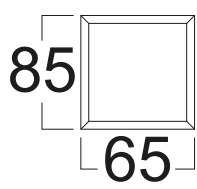

Optional Accessories

- .Optional Body Color
- .Optional Different Size
- .Optional Hanging Accessories (2mt)
- .Optional Emergency Kits
- .Optional DALI DIM

*Technical information indicated above may have tolerance ±%10.For final updated information please visit website www.braytron.com