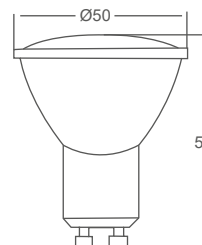

*Technical information indicated above may have tolerance ±%10. For final updated information please visit website www.braytron.com