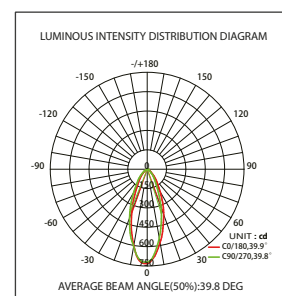

| Type | SPOTLED-G1 | SPOTLED-G1 |
|------------------------|-------------|-------------|
| LED Type | SMD | SMD |
| Body Color | White | White |
| Watts | 10W | 18W |
| Luminous | 800lm | 1440lm |
| CRI | 80 | 80 |
| Power Factor | >0.5 | >0.5 |
| Beam Angle | 38° | 38° |
| Voltage | 220V-240VAC | 220V-240VAC |
| Material | PC | PC |
| Diffuser | PC | PC |
| Driver | Included | Included |
| Environmental Humidity | %5-%70 | %5-%70 |
| Cutout | 92mm | 120mm |
| Pcs/Cartron | 50 | 100 |