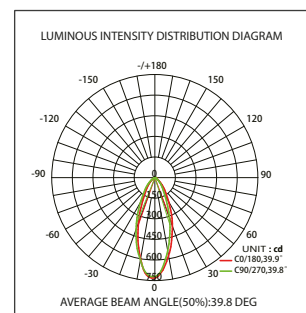

| Type | SPOTLED-G1 | SPOTLED-G1 |
|------------------------|-------------|-------------|
| LED Type | SMD | SMD |
| Body Color | White | White |
| Watts | 5W | 5W |
| Luminous | 380lm | 380lm |
| CRI | 80 | 80 |
| Power Factor | >0.5 | >0.5 |
| Beam Angle | 38° | 38° |
| Voltage | 220V-240VAC | 220V-240VAC |
| Material | PC | PC |
| Diffuser | PC | PC |
| Driver | Included | Included |
| Environmental Humidity | %5-%70 | %5-%70 |
| Cutout | 70mm | 70mm |
| Pcs/Carton | 100 | 100 |