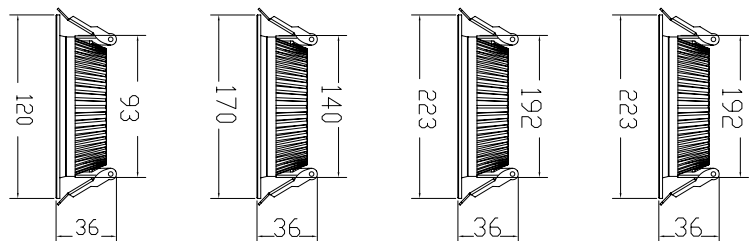

| Type | Faton | Faton | Faton | Faton |
|------------------------|-------------|-------------|-------------|-------------|
| LED Type | SMD | SMD | SMD | SMD |
| Body Color | White | White | White | White |
| Watts | 12W | 18W | 24W | 32W |
| Luminous | 1200lm | 1800lm | 2400lm | 2880lm |
| CRI | 80 | 80 | 80 | 80 |
| Power Factor | >0.5 | >0.5 | >0.5 | >0.9 |
| Beam Angle | 120° | 120° | 120° | 120° |
| Voltage | 220V-240VAC | 220V-240VAC | 220V-240VAC | 220V-240VAC |
| Material | Aluminium | Aluminium | Aluminium | Aluminium |
| Diffuser | PC | PC | PC | PC |
| Driver | Included | Included | Included | Included |
| Environmental Humidity | %5-%70 | %5-%70 | %5-%70 | %5-%70 |
| Cutout | 93mm | 140mm | 192mm | 192mm |
| Pcs/Carton | 20 | 20 | 10 | 10 |