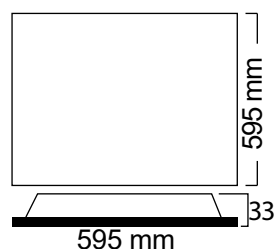

Powered by
SAMSUNG LED

A+ 80Lm/w

ITEM NO	COLOR TEMP
BP22-36600	3000K
BP22-36610	4000K
BP22-36630	6500K

Type	Panelled-RC
LED Type	SMD
Body Color	White
Watts	40W
Luminous	3200lm
CRI	80
Power Factor	>0.9
Beam Angle	120°
Voltage	220V-240VAC
Material	Aluminium
Diffuser	PS
Driver	Included
Environmental Humidity	%5-%70
Pcs/Carton	10