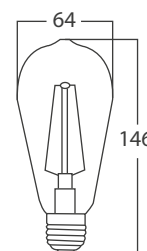

ITEM NO | COLOR TEMP
BA46-00420 | 2200K

ITEM NO | COLOR TEMP
BA46-00620 | 2200K

ITEM NO | COLOR TEMP
BA46-60620 | 2200K

Type	ST64-Amber	ST64-Amber	ST64-Dimmable-Amber
LED Type	Filament	Filament	Filament
Socket	E27	E27	E27
Watts	4W	6W	6W
Equivalent	32W	42W	42W
Luminous	360lm	515lm	515lm
CRI	80	80	80
Power Factor	>0.5	>0.5	>0.5
Beam Angle	360°	360°	360°
Voltage	220V-240VAC	220V-240VAC	220V-240VAC
Material	Glass	Glass	Glass
Diffuser	Glass	Glass	Glass
Driver	Included	Included	Included
Environmental Humidity	%5-%70	%5-%70	%5-%70
Pcs/Carton	50	50	50