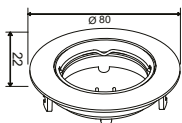

Item No	BH03-02070
Type	MITTO-R
Socket	GU10/GU5.3
Material	Aluminum
Color	White
Cutout Size	75mm
Pcs/Carton	200

Item No	BH03-02074
Type	MITTO-R
Socket	GU10/GU5.3
Material	Aluminum
Color	Nickel
Cutout Size	75mm
Pcs/Carton	200

Item No	BH03-02040
Type	MITTO-S
Socket	GU10/GU5.3
Material	Aluminum
Color	White
Cutout Size	75mm
Pcs/Carton	200

Item No	BH03-02044
Type	MITTO-S
Socket	GU10/GU5.3
Material	Aluminum
Color	Nickel
Cutout Size	75mm
Pcs/Carton	200

Item No	BH03-02060
Type	MITTO-S
Socket	GU10/GU5.3
Material	Aluminum
Color	White
Cutout Size	68mm
Pcs/Carton	200

Item No	BH03-02064
Type	MITTO-S
Socket	GU10/GU5.3
Material	Aluminum
Color	Nickel
Cutout Size	68mm
Pcs/Carton	200

*Technical information indicated above may have tolerance ±%10. For final updated information please visit website www.braytron.com