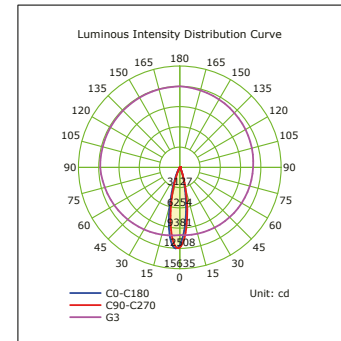

Powered by
SAMSUNG LED

ITEM NO | COLOR TEMP
BD30-20400 | 3000K
BD30-20410 | 4000K

ITEM NO | COLOR TEMP
BD30-20401 | 3000K
BD30-20411 | 4000K

Type	SHOPLINE-P	SHOPLINE-P
LED Type	COB	COB
Body Color	White	Black
Watts	40W	40W
Luminous	3600lm	3600lm
CRI	80	80
Power Factor	>0.9	>0.9
Beam Angle	24°	24°
Voltage	220V-240VAC	220V-240VAC
Material	Aluminium	Aluminium
Diffuser	PMMA Lens	PMMA Lens
Driver	Included	Included
Environmental Humidity	%5-%70	%5-%70
Pcs/Carton	12	12