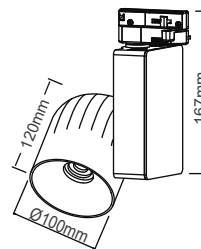

Powered by
SAMSUNG LED

ITEM NO | COLOR TEMP
BD30-20400 | 3000K
BD30-20410 | 4000K

ITEM NO | COLOR TEMP
BD30-20401 | 3000K
BD30-20411 | 4000K

Type	SHOPLINE-P	SHOPLINE-P
LED Type	COB	COB
Body Color	White	Black
Watts	40W	40W
Luminous	3600lm	3600lm
CRI	80	80
Power Factor	>0.9	>0.9
Beam Angle	24°	24°
Voltage	220V-240VAC	220V-240VAC
Material	Aluminium	Aluminium
Diffuser	PMMA Lens	PMMA Lens
Driver	Included	Included
Environmental Humidity	%5-%70	%5-%70
Pcs/Carton	12	12