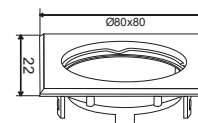

Item No	BH03-02060
Type	MITTO-S
Socket	GU10/GU5.3
Material	Aluminum
Color	White
Cutout Size	68mm
Pcs/Carton	200