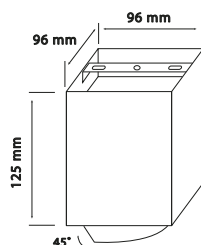

Features

- Aluminium Material
- Easy installation
- Anti Glare Design
- Suitable For GU10 Bulbs

Suitable for GU10 BULB

ITEM NO	BODY COLOR
BH04-00310	WHITE
BH04-00311	BLACK

Type	GAMA-SS
Socket	GU10
Max Watt	35W
Voltage	220V-240VAC
Material	Aluminum
Environmental Humidity	%5-%70
Pcs/Carton	50