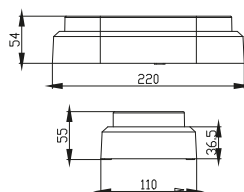

Powered by
SAMSUNG LED

ITEM NO	COLOR TEMP
BC17-00300	3000K
BC17-00330	6500K

Type	Elips
LED Type	SMD
Body Colour	White
Watts	20W
Luminous	1460lm
CRI	70
Power Factor	>0.5
Beam Angle	120°
Voltage	220V-240VAC
Material	ABS
Diffuser	PC
Driver	Included
Environmental Humidity	%5-%95
Pcs/Carton	20