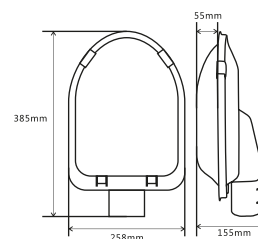

ITEM NO | COLOR TEMP
BT41-03032 | 6000K

ITEM NO | COLOR TEMP
BT41-05032 | 6000K

Type	ST71	ST71
LED Type	SMD	SMD
Body Colour	Grey	Grey
Watts	30W	200W
Luminous	8000lm	16000lm
CRI	70	70
Power Factor	>0.9	>0.9
Beam Angle	120°	120°
Voltage	220V-240VAC	220V-240VAC
Material	Aluminum	Aluminum
Diffuser	PC	PC
Driver	Included	Included
Environmental Humidity	%5-%95	%5-%95
Pcs/Carton	1	1