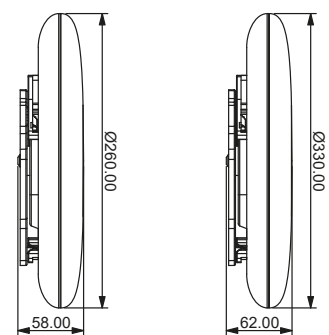

*Technical information indicated above may have tolerance ±%10. For final updated information please visit website www.braytron.com