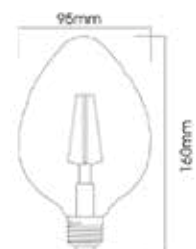

ITEM NO | COLOR TEMP
BB50-00420 | 2200K

ITEM NO | COLOR TEMP
BB53-00420 | 2200K

ITEM NO | COLOR TEMP
BB55-00420 | 2200K

Type	DM110	CR110	HR95
LED Type	Filament	Filament	Filament
Socket	E27	E27	E27
Watts	4W	4W	4W
Luminous	240lm	240lm	240lm
CRI	80	80	80
Power Factor	>0.5	>0.5	>0.5
Beam Angle	300°	300°	300°
Voltage	220V-240VAC	220V-240VAC	220V-240VAC
Material	Glass	Glass	Glass
Diffuser	Glass	Glass	Glass
Driver	Included	Included	Included
Environmental Humidity	%5-%70	%5-%70	%5-%70
Pcs/Carton	20	20	20