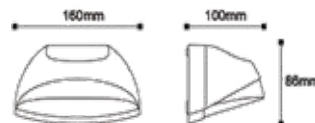

ITEM NO | COLOR TEMP
BG40-00502 | 5000K

ITEM NO | COLOR TEMP
BG40-00602 | 3000K

Type	PIRUS-S	PIRUS-S2
LED Type	SMD	SMD
Body Colour	Grey	Grey
Watts	7W	10W
Luminous	600lm	850lm
CRI	80	80
Power Factor	>0.5	>0.5
Beam Angle	120°	120°
Voltage	220V-240VAC	220V-240VAC
Material	Aluminum	Aluminum
Diffuser	PC	PC
Driver	Included	Included
Environmental Humidity	%5-%95	%5-%95
Pcs/Carton	12	8