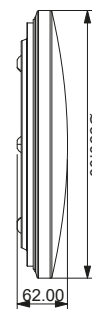

3 Color in one •

3 CCT Control By Switch

ITEM NO | COLOR TEMP
 BH16-02200 | 3000K
 BH16-02230 | 6500K

ITEM NO | COLOR TEMP
 BH16-02280 | 3000K/4000K/6500K

| | | |
|------------------------|-------------|-------------|
| Type | Jade-Slim | Jade-Slim |
| LED Type | SMD | SMD |
| Body Color | White | White |
| Watts | 24W | 3x24W |
| Luminous | 1940lm | 1940lm |
| CRI | 80 | 80 |
| Power Factor | >0.5 | >0.5 |
| Beam Angle | 120° | 120° |
| Voltage | 220V-240VAC | 220V-240VAC |
| Material | Iron | Iron |
| Diffuser | PMMA | PMMA |
| Driver | Included | Included |
| Environmental Humidity | %5-%70 | %5-%70 |
| Pcs/Carton | 10 | 10 |