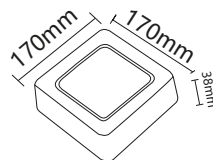

*Technical information indicated above may have tolerance ±%10. For final updated information please visit website www.braytron.com