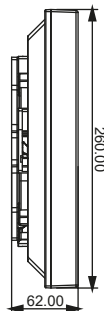

*Technical information indicated above may have tolerance $\pm 10\%$. For final updated information please visit website www.braytron.com