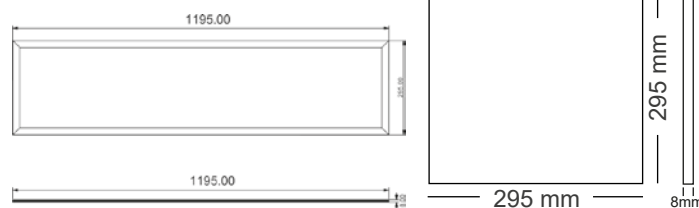

| ITEM NO | COLOR TEMP |
|------------|------------|
| BP16-33300 | 3000K |
| BP16-33310 | 4000K |
| BP16-33330 | 6500K |

| Type | Panelled-RP | Panelled-RP |
|------------------------|-------------|-------------|
| LED Type | SMD | SMD |
| Body Color | White | White |
| Watts | 40W | 20W |
| Luminous | 3400lm | 1620lm |
| CRI | 80 | 80 |
| Power Factor | >0.9 | >0.9 |
| Beam Angle | 110° | 120° |
| Voltage | 220V-240VAC | 220V-240VAC |
| Material | Aluminium | Aluminium |
| Diffuser | PS | PS |
| Driver | Included | Included |
| Environmental Humidity | %5-%70 | %5-%70 |
| Pcs/Cartron | 5 | 20 |