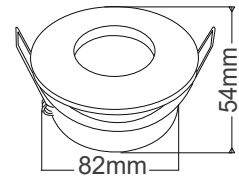

Item No	BH03-02094
Type	MITTO-IP
Socket	GU10
Max Watt	35W
Voltage	220V-240VAC
IP	IP54
Material	Aluminum
Environmental Humidity	%5-%70
Cutout	75mm
Pcs/Carton	100