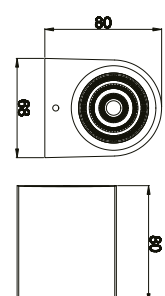

ITEM NO | COLOR TEMP
BG40-00100 | 3000K-White
BG40-00102 | 3000K-D. Grey

ITEM NO | COLOR TEMP
BG40-00200 | 3000K-White
BG40-00202 | 3000K-D. Grey

Type	RITA-PL-WL.1	RITA-PL-WL.2
LED Type	COB	COB
Watts	5W	2x5W
Luminous	450lm	900lm
CRI	70	70
Power Factor	>0.5	>0.5
Beam Angle	60°	60°
Voltage	220V-240VAC	220V-240VAC
Material	Aluminum	Aluminum
Diffuser	Glass	Glass
Driver	Included	Included
Environmental Humidity	%5-%95	%5-%95
Pcs/Carton	24	16