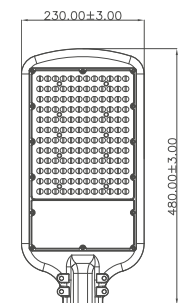

*Technical information indicated above may have tolerance ±%10. For final updated information please visit website www.braytron.com