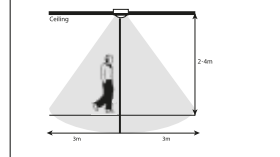

Power consumption	:0.45W(static 0.1W)
Time delay	:Min.8sec.-Max.2min.(adjustable)
Detection angle	:360°
Detection distance	:Max.6m (<24°C)
Detection speed	:0.6-1.5m/s
Ambient light	:<3-2000lux
Installation height	:2m-4m