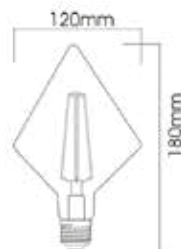

ITEM NO | COLOR TEMP
BB50-00420 | 2200K

ITEM NO | COLOR TEMP
BB53-00420 | 2200K

ITEM NO | COLOR TEMP
BB55-00420 | 2200K

Type	DM110	CR110	HR95
LED Type	Filament	Filament	Filament
Socket	E27	E27	E27
Watts	4W	4W	4W
Luminous	240lm	240lm	240lm
CRI	80	80	80
Power Factor	>0.5	>0.5	>0.5
Beam Angle	300°	300°	300°
Voltage	220V-240VAC	220V-240VAC	220V-240VAC
Material	Glass	Glass	Glass
Diffuser	Glass	Glass	Glass
Driver	Included	Included	Included
Environmental Humidity	%5-%70	%5-%70	%5-%70
Pcs/Carton	20	20	20