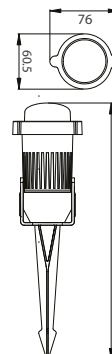

*Technical information indicated above may have tolerance ±%10.For final updated information please visit website www.braytron.com