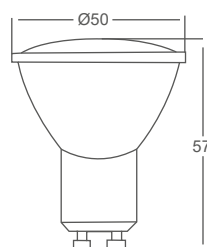

ITEM NO	COLOR TEMP
BA25-00550	2700K
BA25-00551	4000K
BA25-00553	6500K

ITEM NO	COLOR TEMP
BA25-00750	2700K
BA25-00751	4000K
BA25-00753	6500K

ITEM NO	COLOR TEMP
BA26-00550	2700K
BA26-00551	4000K

Type	MR16	MR16	MR16-Dimmable
LED Type	SMD	SMD	SMD
Socket	GU10	GU10	GU10
Watts	5W	7W	5W
Equivalent	50W	75W	50W
Luminous	350lm	550lm	350lm
CRI	80	80	80
Power Factor	>0.5	>0.5	>0.5
Beam Angle	38°	38°	38°
Voltage	220V-240VAC	220V-240VAC	220V-240VAC
Material	Thermoplastic & Aluminium	Thermoplastic & Aluminium	Thermoplastic & Aluminium
Diffuser	PC	PC	PC
Driver	Included	Included	Included
Environmental Humidity	%5-%70	%5-%70	%5-%70
Pcs/Carton	100	100	100