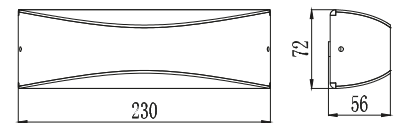

ITEM NO | COLOR TEMP
BG40-00502 | 5000K

ITEM NO | COLOR TEMP
BG40-00602 | 3000K

Type	PIRUS-S	PIRUS-S2
LED Type	SMD	SMD
Body Colour	Grey	Grey
Watts	7W	10W
Luminous	600lm	850lm
CRI	80	80
Power Factor	>0.5	>0.5
Beam Angle	120°	120°
Voltage	220V-240VAC	220V-240VAC
Material	Aluminum	Aluminum
Diffuser	PC	PC
Driver	Included	Included
Environmental Humidity	%5-%95	%5-%95
Pcs/Carton	12	8