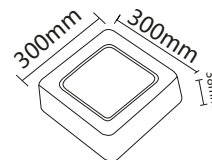

*Technical information indicated above may have tolerance ±%10. For final updated information please visit website www.braytron.com