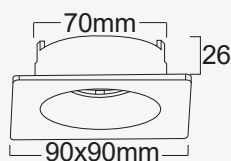

Item No	BH03-04050
Type	TETRA-E
Socket	GU10
Max Watt	35W
Voltage	220V-240VAC
IP	IP20
Material	Aluminum
Environmental Humidity	%5-%70
Cutout	70mm
Pcs/Carton	100

Item No	BH03-04051
Type	TETRA-E
Socket	GU10
Max Watt	35W
Voltage	220V-240VAC
IP	IP20
Material	Aluminum
Environmental Humidity	%5-%70
Cutout	70mm
Pcs/Carton	100

Item No	BH03-04040
Type	TETRA-D
Socket	GU10
Max Watt	35W
Voltage	220V-240VAC
IP	IP20
Material	Aluminum
Environmental Humidity	%5-%70
Cutout	70mm
Pcs/Carton	100