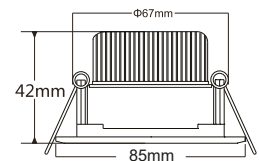

*Technical information indicated above may have tolerance ±10%.For final updated information please visit website www.braytron.com