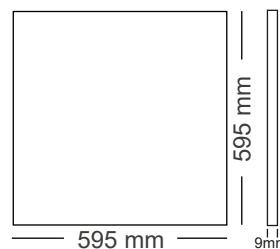

*Technical information indicated above may have tolerance ±%10.For final updated information please visit website www.braytron.com