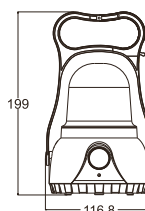

ITEM NO | COLOR TEMP
BC04-00130 | 6500K

ITEM NO | COLOR TEMP
BC04-00230 | 6500K

Type	CM010	CM011
LED Type	SMD	SMD
Body Colour	Red+Black	Red+Black
Watts	4w	8w
LED Qty	25 LED	48 LED
CRI	70	70
Power Factor	>0.5	>0.5
Charging Time	24 hours	24 hours
Working time	3/7 hours	3/7 hours
Battery	2x3.7V1.2AH Lithium	2x4V2.4AH Lead Acid
Beam Angle	300°	300°
Voltage	220V-240VAC	220V-240VAC
Material	ABS	ABS
Diffuser	PMMA	PMMA
Driver	Included	Included
Environmental Humidity	%5-%70	%5-%70
Pcs/Carton	20	8