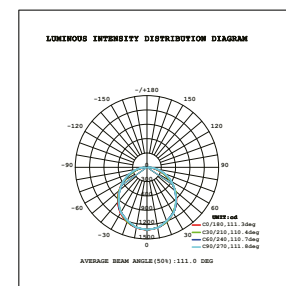

| ITEM NO | COLOR TEMP |
|------------|------------|
| BP16-33300 | 3000K |
| BP16-33310 | 4000K |
| BP16-33330 | 6500K |

| Type | Panelled-RP | Panelled-RP |
|------------------------|-------------|-------------|
| LED Type | SMD | SMD |
| Body Color | White | White |
| Watts | 40W | 20W |
| Luminous | 3400lm | 1620lm |
| CRI | 80 | 80 |
| Power Factor | >0.9 | >0.9 |
| Beam Angle | 110° | 120° |
| Voltage | 220V-240VAC | 220V-240VAC |
| Material | Aluminium | Aluminium |
| Diffuser | PS | PS |
| Driver | Included | Included |
| Environmental Humidity | %5-%70 | %5-%70 |
| Pcs/Cartron | 5 | 20 |