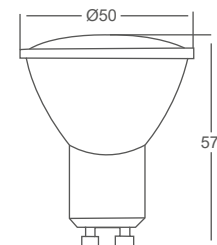

*Technical information indicated above may have tolerance ±%10. For final updated information please visit website www.braytron.com