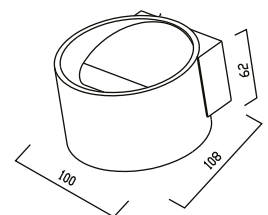

ITEM NO | COLOR TEMP
BH07-03000 | 3000K

ITEM NO | COLOR TEMP
BH07-03001 | 3000K

Type	AVVA-WL01	AVVA-WL01
LED Type	SMD	SMD
Body Colour	White	Black
Watts	8W	8W
Luminous	480lm	480lm
CRI	80	80
Power Factor	>0.55	>0.55
Beam Angle	90°	90°
Voltage	220V-240VAC	220V-240VAC
Material	Aluminum	Aluminum
Diffuser	PC	PC
Driver	Included	Included
Environmental Humidity	%5-%70	%5-%70
Pcs/Carton	20	20