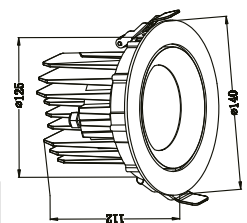

*Technical information indicated above may have tolerance ±%10. For final updated information please visit website www.braytron.com