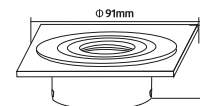

Suitable for
GU10 BULB
50mm

Item No | BH03-00113
 Type | SPOTTI-S
 Socket | GU10/GU5.3
 Material | Aluminum
 Color | Brushed Silver
 Cutout Size | 78mm
 Pcs/Carton | 100

Item No | BH03-00111
 Type | SPOTTI-S
 Socket | GU10/GU5.3
 Material | Aluminum
 Color | Black Silver
 Cutout Size | 78mm
 Pcs/Carton | 100