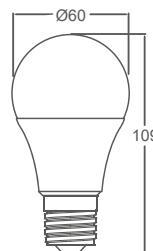

ITEM NO | COLOR TEMP
BA14-50720 | 3000K
BA14-50723 | 6500K

ITEM NO | COLOR TEMP
BA14-01020 | 3000K
BA14-01021 | 4000K

Type	A60-SENSOR	A60-DIMMABLE
LED Type	SMD	SMD
Socket	E27	E27
Watts	7W	10W
Equivalent	40W	60W
Luminous	470lm	806lm
CRI	80	80
Power Factor	>0.5	>0.5
Beam Angle	220°	220°
Voltage	220V-240VAC	220V-240VAC
Material	Thermoplastic & Aluminium	Thermoplastic & Aluminium
Diffuser	PC	PC
Driver	Included	Included
Environmental Humidity	%5-%70	%5-%70
Pcs/Cartron	100	100