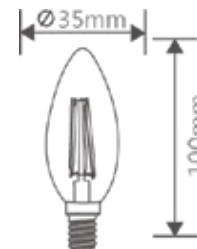

ITEM NO | COLOR TEMP
BA35-30413 | 6500K

ITEM NO | COLOR TEMP
BA36-30413 | 6500K

Type	C35T-Soft	C35-Soft
LED Type	Filament	Filament
Socket	E14	E14
Watts	4W	4W
Equivalent	35W	35W
Luminous	400lm	400lm
CRI	80	80
Power Factor	>0.5	>0.5
Beam Angle	360°	360°
Voltage	220V-240VAC	220V-240VAC
Material	Glass	Glass
Diffuser	Glass	Glass
Driver	Included	Included
Environmental Humidity	%5-%70	%5-%70
Pcs/Carton	100	100