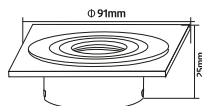

Suitable for
GU10 BULB
50mm

Item No | BH03-00113
 Type | SPOTTI-S
 Socket | GU10/GU5.3
 Material | Aluminum
 Color | Brushed Silver
 Cutout Size | 78mm
 Pcs/Carton | 100

Item No | BH03-00111
 Type | SPOTTI-S
 Socket | GU10/GU5.3
 Material | Aluminum
 Color | Black Silver
 Cutout Size | 78mm
 Pcs/Carton | 100