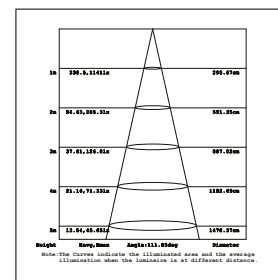

| Type | Panelled-RP | Panelled-RP |
|------------------------|-------------|-------------|
| LED Type | SMD | SMD |
| Body Color | White | White |
| Watts | 40W | 40W |
| Luminous | 3400lm | 3400lm |
| CRI | 80 | 80 |
| Power Factor | >0.9 | >0.9 |
| Beam Angle | 110° | 110° |
| Voltage | 220V-240VAC | 220V-240VAC |
| Material | Aluminium | Aluminium |
| Diffuser | PS | PS |
| Driver | Included | Included |
| Environmental Humidity | %5-%70 | %5-%70 |
| Pcs/Cartron | 5 | 5 |