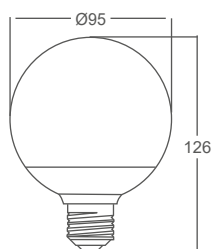

*Technical information indicated above may have tolerance ±%10. For final updated information please visit website www.braytron.com