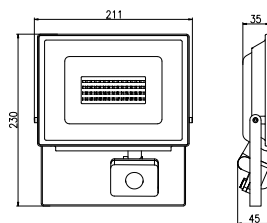

Features

- Made from pure die-casting aluminium
- Diffused by Reflector, Suitable for outdoor use
- Built-in high quality AC-Direct driver
- Surge Protection, L to L 2kv, L to G 1kv
- IK08 Mechanical external impact
- Polyester powder coating for outdoor use
- Smart design for better heat dissipation
- Low energy consumption

Application

- Garden backyard
- Factory backyards
- Open area parking lots
- Public parks & gardens
- Outdoor indoor areas

ITEM NO	COLOR TEMP
BT60-25002	3000K
BT60-25032	6500K

Type	FLOOD-SC-SENSOR
LED Type	SMD
Body Colour	Grey
Watts	50W
Luminous	4000lm
CRI	70
Power Factor	>0.9
Beam Angle	120°
Voltage	220V-240VAC
Material	Aluminum
Diffuser	Tempered Glass
Driver	Included
Environmental Humidity	%5-%95
Pcs/Carton	10

Power consumption	: 0.45W(static 0.1W)
Time delay	: Min.5sec-Max.5min.(adjustable)
Detection angle	: 120°
Detection distance	: Max.8m (<24°)
Detection speed	: 0.6-1.5m/s
Ambient light	: <3-2000lux
Installation height	: 1.8m-3.5m

*Technical information indicated above may have tolerance $\pm 10\%$. For final updated information please visit website www.braytron.com