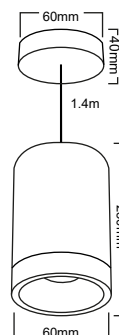

*Technical information indicated above may have tolerance ±%10. For final updated information please visit website www.braytron.com