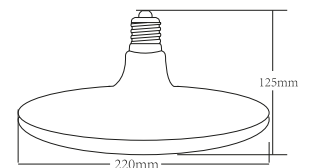

ITEM NO	COLOR TEMP
BB01-52420	3000K
BB01-52421	4000K
BB01-52423	6500K

ITEM NO	COLOR TEMP
BB01-62420	3000K
BB01-62421	4000K
BB01-62423	6500K

LED Type	SMD	SMD
Body color	Green	Blue
Socket	E27	E27
Watts	24W	24W
Luminous	1900lm	1900lm
CRI	80	80
Power Factor	>0.5	>0.5
Beam Angle	120°	120°
Voltage	220V-240VAC	220V-240VAC
Material	PC	PC
Diffuser	PC	PC
Driver	Included	Included
Environmental Humidity	%5-%70	%5-%70
Pcs/Carton	8	8