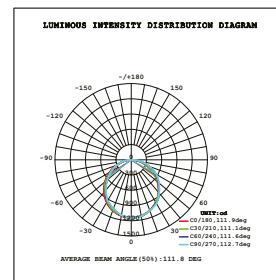

| Type | Panelled-RP | Panelled-RP |
|------------------------|-------------|-------------|
| LED Type | SMD | SMD |
| Body Color | White | White |
| Watts | 40W | 40W |
| Luminous | 3400lm | 3400lm |
| CRI | 80 | 80 |
| Power Factor | >0.9 | >0.9 |
| Beam Angle | 110° | 110° |
| Voltage | 220V-240VAC | 220V-240VAC |
| Material | Aluminium | Aluminium |
| Diffuser | PS | PS |
| Driver | Included | Included |
| Environmental Humidity | %5-%70 | %5-%70 |
| Pcs/Cartron | 5 | 5 |