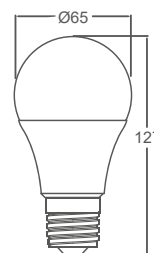

ITEM NO	COLOR TEMP
BA13-01220	3000K
BA13-01221	4000K
BA13-01223	6500K

ITEM NO	COLOR TEMP
BA13-01520	3000K
BA13-01521	4000K
BA13-01523	6500K

ITEM NO	COLOR TEMP
BA13-11520	3000K
BA13-11521	4000K
BA13-11523	6500K

Type	A60	A65	A70
LED Type	SMD	SMD	SMD
Socket	E27	E27	E27
Watts	12W	15W	15W
Equivalent	75W	85W	94W
Luminous	1055lm	1250lm	1350lm
CRI	80	80	80
Power Factor	>0.5	>0.5	>0.5
Beam Angle	220°	220°	220°
Voltage	220V-240VAC	220V-240VAC	220V-240VAC
Material	Thermoplastic & Aluminium	Thermoplastic & Aluminium	Thermoplastic & Aluminium
Diffuser	PC	PC	PC
Driver	Included	Included	Included
Environmental Humidity	%5-%70	%5-%70	%5-%70
Pcs/Carton	100	100	100