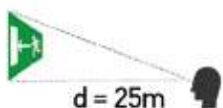

Features

- Emergency exit fitting, provided with different kind of pictograms
- Operates in main supply and emergency mode
- Protection against battery discharge
- Equipped with Auto-test function
- Fitting designed to be used with any kind of pictogram
- Smart design provides easy replacement of pictogram
- Fitting is suitable to be used for ceiling and wall
- Designed to be suitable for waterproof and dustproof