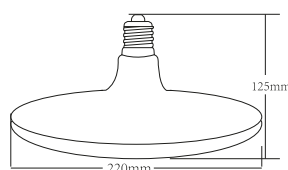

ITEM NO	COLOR TEMP
BB01-02420	3000K
BB01-02421	4000K
BB01-02423	6500K

ITEM NO	COLOR TEMP
BB01-12420	3000K
BB01-12421	4000K
BB01-12423	6500K

ITEM NO	COLOR TEMP
BB01-42420	3000K
BB01-42421	4000K
BB01-42423	6500K

LED Type	SMD	SMD	SMD
Body color	White	Black	Red
Socket	E27	E27	E27
Watts	24W	24W	24W
Luminous	1900lm	1900lm	1900lm
CRI	80	80	80
Power Factor	>0.5	>0.5	>0.5
Beam Angle	120°	120°	120°
Voltage	220V-240VAC	220V-240VAC	220V-240VAC
Material	PC	PC	PC
Diffuser	PC	PC	PC
Driver	Included	Included	Included
Environmental Humidity	%5-%70	%5-%70	%5-%70
Pcs/Carton	8	8	8