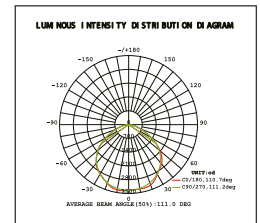

*Technical information indicated above may have tolerance ±%10. For final updated information please visit website www.braytron.com