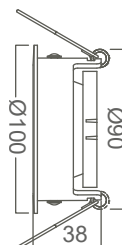

ITEM NO	BODY COLOR
BH03-05010	WHITE+BLACK
BH03-05011	BLACK

Type	BETA-RR1
Socket	GU10
Max Watt	35W
Voltage	220V-240VAC
Material	Aluminum
Environmental Humidity	%5-%70
Pcs/Carton	100