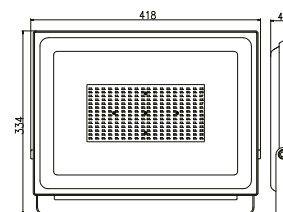

ITEM NO	COLOR TEMP	ITEM NO	COLOR TEMP
BT60-09102	3000K	BT60-09602	3000K
BT60-09132	6500K	BT60-09632	6500K

Type	FLOOD-SC	FLOOD-SC
LED Type	SMD	SMD
Body Colour	Grey	Grey
Watts	100W	200W
Luminous	8000lm	16000lm
CRI	70	70
Power Factor	>0.9	>0.9
Beam Angle	120°	120°
Voltage	220V-240VAC	220V-240VAC
Material	Aluminum	Aluminum
Diffuser	Tempered Glass	Tempered Glass
Driver	Included	Included
Environmental Humidity	%5-%95	%5-%95
Pcs/Carton	5	3