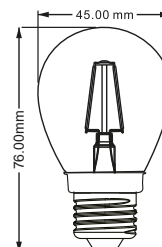

ITEM NO | COLOR TEMP
BA37-30413 | 6500K

ITEM NO | COLOR TEMP
BA37-30423 | 6500K

Type	P45-Soft	G45-Soft
LED Type	Filament	Filament
Socket	E14	E27
Watts	4W	4W
Equivalent	35W	35W
Luminous	400lm	400lm
CRI	80	80
Power Factor	>0.5	>0.5
Beam Angle	220°	220°
Voltage	220V-240VAC	220V-240VAC
Material	Glass	Glass
Diffuser	Glass	Glass
Driver	Included	Included
Environmental Humidity	%5-%70	%5-%70
Pcs/Cartron	100	100