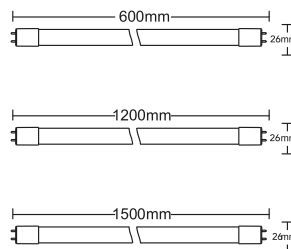

*Technical information indicated above may have tolerance ±%10. For final updated information please visit website www.braytron.com