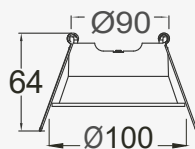

Item No	BH03-04010
Type	TETRA-CR
Socket	GU10
Max Watt	35W
Voltage	220V-240VAC
IP	IP20
Material	Aluminum
Environmental Humidity	%5-%70
Cutout	90mm
Pcs/Carton	100

Item No	BH03-04020
Type	TETRA-CR
Socket	GU10
Max Watt	35W
Voltage	220V-240VAC
IP	IP20
Material	Aluminum
Environmental Humidity	%5-%70
Cutout	90x90mm
Pcs/Carton	100

Suitable for
GU10 BULB