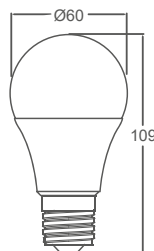

ITEM NO | COLOR TEMP
BA14-50720 | 3000K
BA14-50723 | 6500K

ITEM NO | COLOR TEMP
BA14-01020 | 3000K
BA14-01021 | 4000K

Type	A60-SENSOR	A60-DIMMABLE
LED Type	SMD	SMD
Socket	E27	E27
Watts	7W	10W
Equivalent	40W	60W
Luminous	470lm	806lm
CRI	80	80
Power Factor	>0.5	>0.5
Beam Angle	220°	220°
Voltage	220V-240VAC	220V-240VAC
Material	Thermoplastic & Aluminium	Thermoplastic & Aluminium
Diffuser	PC	PC
Driver	Included	Included
Environmental Humidity	%5-%70	%5-%70
Pcs/Cartron	100	100