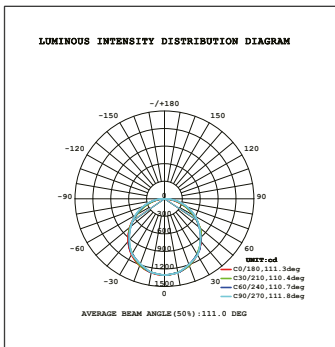

Type	Panelled-RP	Panelled-RP
LED Type	SMD	SMD
Body Color	White	White
Watts	40W	40W
Luminous	4000lm	4000lm
CRI	80	80
Power Factor	>0.9	>0.9
Beam Angle	110°	110°
Voltage	220V-240VAC	220V-240VAC
Material	Aluminium	Aluminium
Diffuser	PS	PS
Driver	Included	Included
Environmental Humidity	%5-%70	%5-%70
Pcs/Carton	5	5

3 YEARS WARRANTY

LED 30,000 HOURS

CE ENEC

EMC RoHS LVD IP20

This luminaire contains built-in LED lamps. The lamps cannot be changed in the luminaire.

Braytron

874/2012