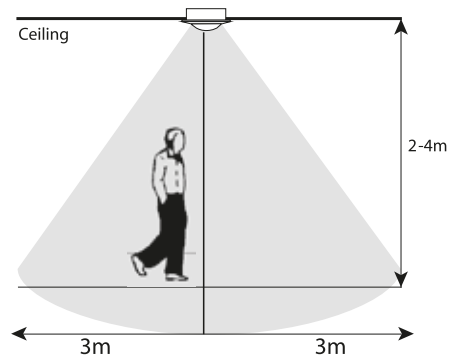

*Technical information indicated above may have tolerance $\pm 10\%$. For final updated information please visit website www.braytron.com