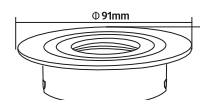

Item No | BH03-00161
Type | SPOTTI-S
Socket | GU10/GU5.3
Material | Aluminum
Color | Black Silver
Cutout Size | 78mm
Pcs/Carton | 100