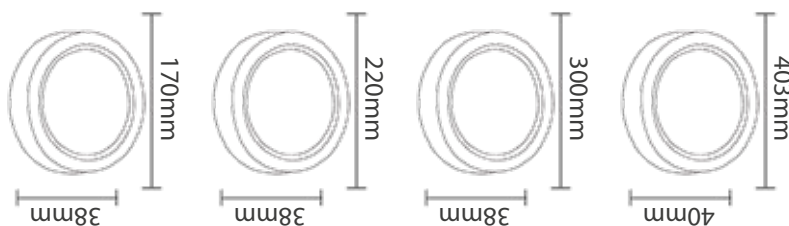

*Technical information indicated above may have tolerance ±%10. For final updated information please visit website www.braytron.com