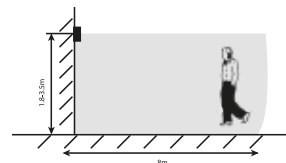

Power consumption	: 0.45W(static 0.1W)
Time delay	: Min.5sec-Max.5min.(adjustable)
Detection angle	: 120°
Detection distance	: Max.8m (<24°)
Detection speed	: 0.6-1.5m/s
Ambient light	: <3-2000lux
Installation height	: 1.8m-3.5m