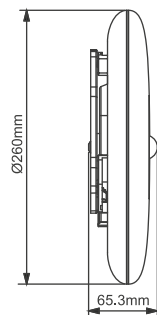

*Technical information indicated above may have tolerance $\pm 10\%$. For final updated information please visit website www.braytron.com