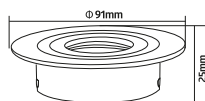

Item No | BH03-00121
Type | SPOTTI-S
Socket | GU10/GU5.3
Material | Aluminum
Color | Black Silver
Cutout Size | 78x155mm
Pcs/Carton | 50