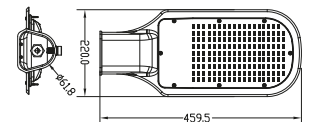

*Technical information indicated above may have tolerance ±%10. For final updated information please visit website www.braytron.com