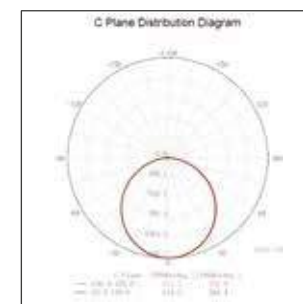

ITEM NO	COLOR TEMP
BP21-03110	4000K
BP21-03130	6500K

ITEM NO	COLOR TEMP
BP21-06600	3000K
BP21-06610	4000K
BP21-06630	6500K

Type	Panelled-SL	Panelled-SL
LED Type	SMD	SMD
Body Color	White	White
Watts	50W	50W
Luminous	4000lm	4000lm
CRI	80	80
Power Factor	>0.9	>0.9
Beam Angle	120°	110°
Voltage	220V-240VAC	220V-240VAC
Material	Iron	Iron
Diffuser	PS	PS
Driver	Included	Included
Environmental Humidity	%5-%70	%5-%70
Pcs/Carton	1	1

This luminaire contains built-in LED lamps. The lamps cannot be changed in the luminaire.

Braytron

874/2012