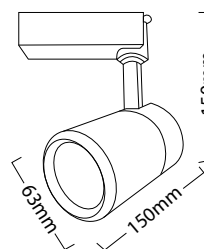

ITEM NO	COLOR TEMP
BD30-01700	3000K
BD30-01710	4000K

ITEM NO	COLOR TEMP
BD30-01701	3000K
BD30-01711	4000K

Type	SHOPLINE-BC	SHOPLINE-BC
LED Type	COB	COB
Body Color	White	Black
Watts	30W	30W
Luminous	2200lm	2200lm
CRI	80	80
Power Factor	>0.9	>0.9
Beam Angle	24°	24°
Voltage	220V-240VAC	220V-240VAC
Material	Aluminium	Aluminium
Diffuser	PMMA Lens	PMMA Lens
Driver	Included	Included
Environmental Humidity	%5-%70	%5-%70
Pcs/Carton	12	12