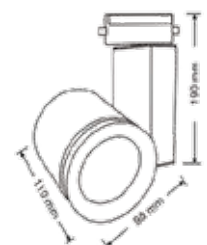

ITEM NO	COLOR TEMP
BD30-00300	3000K
BD30-00310	4000K

ITEM NO	COLOR TEMP
BD30-00301	3000K
BD30-00311	4000K

Type	SHOPLINE-A	SHOPLINE-A
LED Type	COB	COB
Body Colour	White	Black
Watts	30W	30W
Luminous	2600lm	2600lm
CRI	80	80
Power Factor	>0.9	>0.9
Beam Angle	30°	30°
Voltage	220V-240VAC	220V-240VAC
Material	Aluminium	Aluminium
Diffuser	Glass	Glass
Driver	Included	Included
Environmental Humidity	%5-%70	%5-%70
Pcs/Carton	12	12