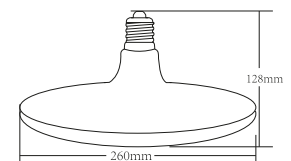

ITEM NO | COLOR TEMP
BB01-53220 | 3000K
BB01-53221 | 4000K
BB01-53223 | 6500K

ITEM NO | COLOR TEMP
BB01-63220 | 3000K
BB01-63221 | 4000K
BB01-63223 | 6500K

LED Type	SMD	SMD
Body color	Green	Blue
Socket	E27	E27
Watts	32W	32W
Luminous	2700lm	2700lm
CRI	80	80
Power Factor	>0.5	>0.5
Beam Angle	120°	120°
Voltage	220V-240VAC	220V-240VAC
Material	PC	PC
Diffuser	PC	PC
Driver	Included	Included
Environmental Humidity	%5-%70	%5-%70
Pcs/Carton	8	8