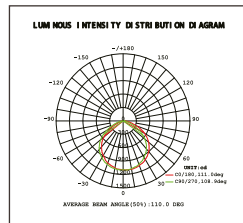

*Technical information indicated above may have tolerance ±%10. For final updated information please visit website www.braytron.com