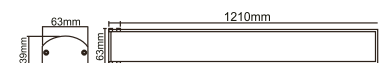

*Technical information indicated above may have tolerance $\pm 10\%$. For final updated information please visit website www.braytron.com