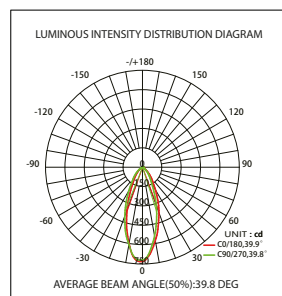

*Technical information indicated above may have tolerance ±10%.For final updated information please visit website www.braytron.com