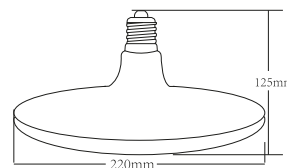

ITEM NO	COLOR TEMP
BB01-52420	3000K
BB01-52421	4000K
BB01-52423	6500K

ITEM NO	COLOR TEMP
BB01-62420	3000K
BB01-62421	4000K
BB01-62423	6500K

LED Type	SMD	SMD
Body color	Green	Blue
Socket	E27	E27
Watts	24W	24W
Luminous	1900lm	1900lm
CRI	80	80
Power Factor	>0.5	>0.5
Beam Angle	120°	120°
Voltage	220V-240VAC	220V-240VAC
Material	PC	PC
Diffuser	PC	PC
Driver	Included	Included
Environmental Humidity	%5-%70	%5-%70
Pcs/Carton	8	8