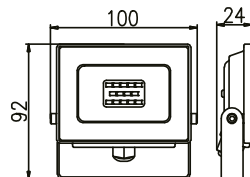

ITEM NO	COLOR TEMP
BT60-01002	3000K
BT60-01032	6500K

ITEM NO	COLOR TEMP
BT60-03002	3000K
BT60-03032	6500K

ITEM NO	COLOR TEMP
BT60-05002	3000K
BT60-05032	6500K

Type	FLOOD-SC	FLOOD-SC	FLOOD-SC
LED Type	SMD	SMD	SMD
Body Colour	Grey	Grey	Grey
Watts	10W	30W	50W
Luminous	800lm	2400lm	4000lm
CRI	70	70	70
Power Factor	>0.9	>0.9	>0.9
Beam Angle	120°	120°	120°
Voltage	220V-240VAC	220V-240VAC	220V-240VAC
Material	Aluminum	Aluminum	Aluminum
Diffuser	Tempered Glass	Tempered Glass	Tempered Glass
Driver	Included	Included	Included
Environmental Humidity	%5-%95	%5-%95	%5-%95
Pcs/Carton	40	20	10