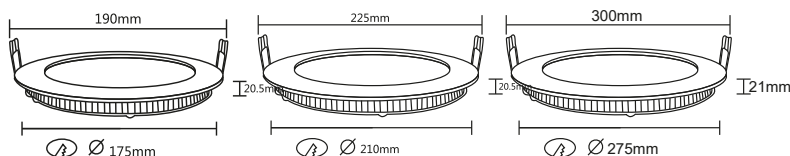

| Type | SMD-CRD | SMD-CRD | SMD-CRD |
|------------------------|-------------|-------------|-------------|
| LED Type | SMD | SMD | SMD |
| Body Color | White | White | White |
| Watts | 15W | 18W | 24W |
| Luminous | 1120lm | 1360lm | 1850lm |
| CRI | 80 | 80 | 80 |
| Power Factor | >0.5 | >0.5 | >0.5 |
| Beam Angle | 120° | 120° | 120° |
| Voltage | 220V-240VAC | 220V-240VAC | 220V-240VAC |
| Material | Aluminum | Aluminum | Aluminum |
| Diffuser | PS | PS | PS |
| Driver | Included | Included | Included |
| Environmental Humidity | %5-%70 | %5-%70 | %5-%70 |
| Cutout | 175mm | 210mm | 275mm |
| Pcs/Carton | 20 | 20 | 10 |