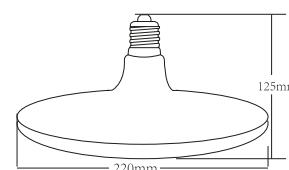

ITEM NO	COLOR TEMP
BB01-02420	3000K
BB01-02421	4000K
BB01-02423	6500K

ITEM NO	COLOR TEMP
BB01-12420	3000K
BB01-12421	4000K
BB01-12423	6500K

ITEM NO	COLOR TEMP
BB01-42420	3000K
BB01-42421	4000K
BB01-42423	6500K

LED Type	SMD	SMD	SMD
Body color	White	Black	Red
Socket	E27	E27	E27
Watts	24W	24W	24W
Luminous	1900lm	1900lm	1900lm
CRI	80	80	80
Power Factor	>0.5	>0.5	>0.5
Beam Angle	120°	120°	120°
Voltage	220V-240VAC	220V-240VAC	220V-240VAC
Material	PC	PC	PC
Diffuser	PC	PC	PC
Driver	Included	Included	Included
Environmental Humidity	%5-%70	%5-%70	%5-%70
Pcs/Carton	8	8	8