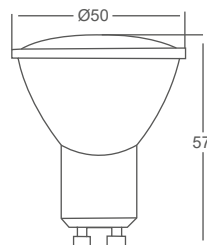

*Technical information indicated above may have tolerance $\pm 10\%$. For final updated information please visit website www.braytron.com