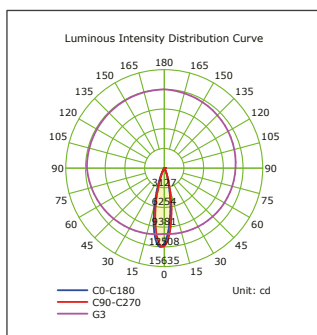

| | |
|------------|------------|
| ITEM NO | COLOR TEMP |
| BD30-01601 | 3000K |
| BD30-01611 | 4000K |

| Type | SHOPLINE-D | SHOPLINE-D |
|------------------------|-------------|-------------|
| LED Type | COB | COB |
| Body Color | White | Black |
| Watts | 30W | 30W |
| Luminous | 2660lm | 2660lm |
| CRI | 80 | 80 |
| Power Factor | >0.9 | >0.9 |
| Beam Angle | 24° | 24° |
| Voltage | 220V-240VAC | 220V-240VAC |
| Material | Aluminium | Aluminium |
| Diffuser | PMMA Lens | PMMA Lens |
| Driver | Included | Included |
| Environmental Humidity | %5-%70 | %5-%70 |
| Pcs/Carton | 12 | 12 |