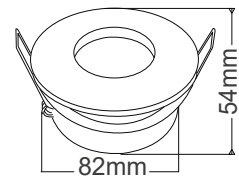

Item No	BH03-02090
Type	MITTO-IP
Socket	GU10
Max Watt	35W
Voltage	220V-240VAC
IP	IP54
Material	Aluminum
Environmental Humidity	%5-%70
Cutout	75mm
Pcs/Carton	100