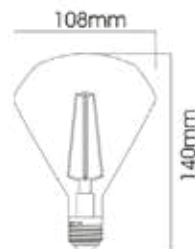

ITEM NO | COLOR TEMP
BB50-00420 | 2200K

ITEM NO | COLOR TEMP
BB53-00420 | 2200K

ITEM NO | COLOR TEMP
BB55-00420 | 2200K

Type	DM110	CR110	HR95
LED Type	Filament	Filament	Filament
Socket	E27	E27	E27
Watts	4W	4W	4W
Luminous	240lm	240lm	240lm
CRI	80	80	80
Power Factor	>0.5	>0.5	>0.5
Beam Angle	300°	300°	300°
Voltage	220V-240VAC	220V-240VAC	220V-240VAC
Material	Glass	Glass	Glass
Diffuser	Glass	Glass	Glass
Driver	Included	Included	Included
Environmental Humidity	%5-%70	%5-%70	%5-%70
Pcs/Carton	20	20	20