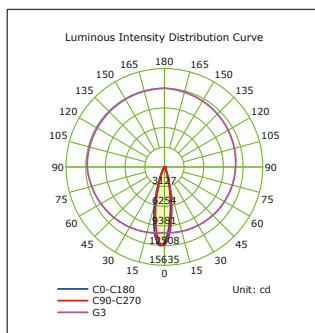

Powered by
SAMSUNG LED

ITEM NO	COLOR TEMP
BD30-01300	3000K
BD30-01310	4000K
BD30-01320	5000K

ITEM NO	COLOR TEMP
BD30-01301	3000K
BD30-01311	4000K
BD30-01321	5000K

Type	SHOPLINE-B	SHOPLINE-B
LED Type	COB	COB
Body Color	White	Black
Watts	30W	30W
Luminous	2660lm	2660lm
CRI	80	80
Power Factor	>0.9	>0.9
Beam Angle	24°	24°
Voltage	220V-240VAC	220V-240VAC
Material	Aluminium	Aluminium
Diffuser	PMMA Lens	PMMA Lens
Driver	Included	Included
Environmental Humidity	%5-%70	%5-%70
Pcs/Carton	12	12