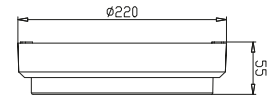

*Technical information indicated above may have tolerance ±%10.For final updated information please visit website www.braytron.com