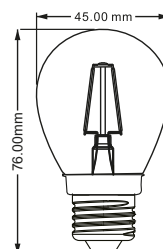

ITEM NO | COLOR TEMP
BB37-00410 | 2200K

ITEM NO | COLOR TEMP
BB37-00420 | 2200K

Type	P45	G45
LED Type	Filament	Filament
Socket	E14	E27
Watts	4W	4W
Equivalent	32W	32W
Luminous	360lm	360lm
CRI	80	80
Power Factor	>0.5	>0.5
Beam Angle	220°	220°
Voltage	220V-240VAC	220V-240VAC
Material	Glass	Glass
Diffuser	Glass	Glass
Driver	Included	Included
Environmental Humidity	%5-%70	%5-%70
Pcs/Cartron	100	100