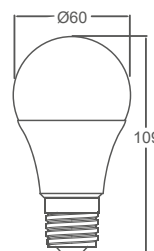

*Technical information indicated above may have tolerance $\pm 10\%$. For final updated information please visit website www.braytron.com