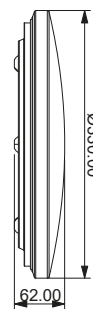

3 Color in one •

3 CCT Control By Switch

ITEM NO | COLOR TEMP
 BH16-02200 | 3000K
 BH16-02230 | 6500K

ITEM NO | COLOR TEMP
 BH16-02280 | 3000K/4000K/6500K

| | | |
|------------------------|-------------|-------------|
| Type | Jade-Slim | Jade-Slim |
| LED Type | SMD | SMD |
| Body Color | White | White |
| Watts | 24W | 3x24W |
| Luminous | 1940lm | 1940lm |
| CRI | 80 | 80 |
| Power Factor | >0.5 | >0.5 |
| Beam Angle | 120° | 120° |
| Voltage | 220V-240VAC | 220V-240VAC |
| Material | Iron | Iron |
| Diffuser | PMMA | PMMA |
| Driver | Included | Included |
| Environmental Humidity | %5-%70 | %5-%70 |
| Pcs/Carton | 10 | 10 |