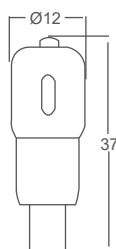

*Technical information indicated above may have tolerance $\pm 10\%$. For final updated information please visit website www.braytron.com