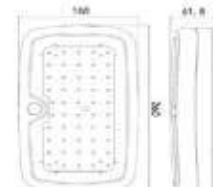

Power consumption	: 0.45W(static 0.1W)
Time delay	: Min.5sec-Max.5min.(adjustable)
Detection angle	: 120°
Detection distance	: Max.8m (<24°C)
Detection speed	: 0.6-1.5m/s
Ambient light	: <3-2000lux
Installation height	: 1.8m-3.5m

*Technical information indicated above may have tolerance ±10%.For final updated information please visit website www.braytron.com