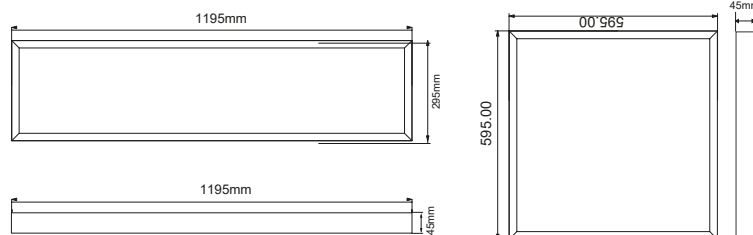

ITEM NO	COLOR TEMP
BP21-03110	4000K
BP21-03130	6500K

ITEM NO	COLOR TEMP
BP21-06600	3000K
BP21-06610	4000K
BP21-06630	6500K

Type	Panelled-SL	Panelled-SL
LED Type	SMD	SMD
Body Color	White	White
Watts	50W	50W
Luminous	4000lm	4000lm
CRI	80	80
Power Factor	>0.9	>0.9
Beam Angle	120°	110°
Voltage	220V-240VAC	220V-240VAC
Material	Iron	Iron
Diffuser	PS	PS
Driver	Included	Included
Environmental Humidity	%5-%70	%5-%70
Pcs/Carton	1	1

This luminaire contains built-in LED lamps. The lamps cannot be changed in the luminaire.

Braytron

874/2012