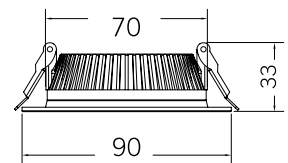

Powered by
SAMSUNG LED

ITEM NO	COLOR TEMP
BP13-00800	3000K
BP13-00810	4000K
BP13-00830	6500K

ITEM NO	COLOR TEMP
BP13-00801	3000K
BP13-00811	4000K
BP13-00831	6500K

Type	Faton	Faton
LED Type	SMD	SMD
Body Color	White	Black
Watts	8W	8W
Luminous	800lm	800lm
CRI	80	80
Power Factor	>0.5	>0.5
Beam Angle	120°	120°
Voltage	220V-240VAC	220V-240VAC
Material	Aluminium	Aluminium
Diffuser	PC	PC
Driver	Included	Included
Environmental Humidity	%5-%70	%5-%70
Cutout	70mm	70mm
Pcs/Carton	20	20