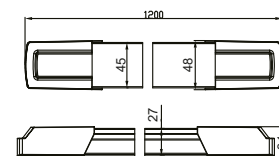

*Technical information indicated above may have tolerance ±%10. For final updated information please visit website www.braytron.com