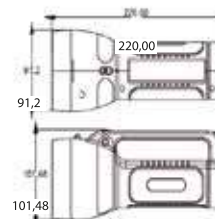

ITEM NO | COLOR TEMP
BC02-00130 | 6500K

ITEM NO | COLOR TEMP
BC02-00230 | 6500K

ITEM NO | COLOR TEMP
BC03-00130 | 6500K

Type	LN010	LN011	TR010
LED Type	SMD	SMD	SMD
Body Colour	White+Grey	White+Grey	White+Grey
Watts	3w	6w	1w
LED Qty	40 LED	80 LED	1 LED
CRI	70	70	70
Power Factor	>0.5	>0.5	>0.5
Charging Time	24 hours	24 hours	24 hours
Working time	3 hours	3 hours	5/7 hours
Battery	3.7V1.2AH Lithium	2x3.7V1.2AH Lithium	3.7V1.2AH Lithium
Beam Angle	120°	120°	90°
Voltage	220V-240VAC	220V-240VAC	220V-240VAC
Material	ABS	ABS	ABS
Diffuser	PS	PS	PS
Driver	Included	Included	Included
Environmental Humidity	%5-%70	%5-%70	%5-%70
Pcs/Cartron	40	20	30