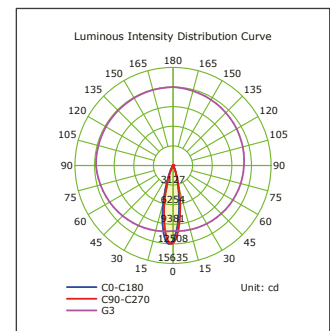

Powered by
SAMSUNG LED

ITEM NO	COLOR TEMP
BD30-01000	3000K
BD30-01010	4000K

ITEM NO	COLOR TEMP
BD30-01001	3000K
BD30-01011	4000K

Type	SHOPLINE-B	SHOPLINE-B
LED Type	COB	COB
Body Color	White	Black
Watts	15W	15W
Luminous	1180lm	1180lm
CRI	80	80
Power Factor	>0.5	>0.5
Beam Angle	24°	24°
Voltage	220V-240VAC	220V-240VAC
Material	Aluminium	Aluminium
Diffuser	PMMA Lens	PMMA Lens
Driver	Included	Included
Environmental Humidity	%5-%70	%5-%70
Pcs/Carton	12	12