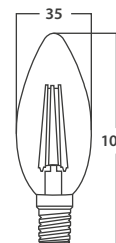

| Type | C35-Amber | C35-Dimmable-Amber |
|------------------------|-------------|--------------------|
| LED Type | Filament | Filament |
| Socket | E14 | E14 |
| Watts | 4W | 4W |
| Equivalent | 32W | 32W |
| Luminous | 360lm | 360lm |
| CRI | 80 | 80 |
| Power Factor | >0.5 | >0.5 |
| Beam Angle | 360° | 360° |
| Voltage | 220V-240VAC | 220V-240VAC |
| Material | Glass | Glass |
| Diffuser | Glass | Glass |
| Driver | Included | Included |
| Environmental Humidity | %5-%70 | %5-%70 |
| Pcs/Carton | 100 | 100 |