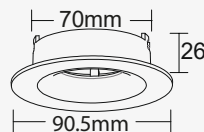

Item No	BH03-04050
Type	TETRA-E
Socket	GU10
Max Watt	35W
Voltage	220V-240VAC
IP	IP20
Material	Aluminum
Environmental Humidity	%5-%70
Cutout	70mm
Pcs/Carton	100

Item No	BH03-04051
Type	TETRA-E
Socket	GU10
Max Watt	35W
Voltage	220V-240VAC
IP	IP20
Material	Aluminum
Environmental Humidity	%5-%70
Cutout	70mm
Pcs/Carton	100

Item No	BH03-04040
Type	TETRA-D
Socket	GU10
Max Watt	35W
Voltage	220V-240VAC
IP	IP20
Material	Aluminum
Environmental Humidity	%5-%70
Cutout	70mm
Pcs/Carton	100