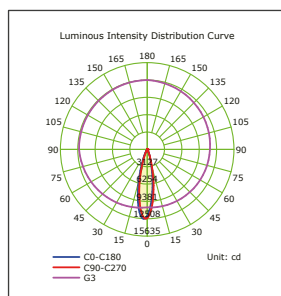

*Technical information indicated above may have tolerance ±%10. For final updated information please visit website www.braytron.com