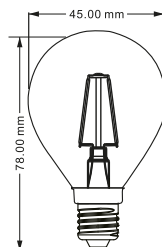

ITEM NO | COLOR TEMP
BA37-30413 | 6500K

ITEM NO | COLOR TEMP
BA37-30423 | 6500K

Type	P45-Soft	G45-Soft
LED Type	Filament	Filament
Socket	E14	E27
Watts	4W	4W
Equivalent	35W	35W
Luminous	400lm	400lm
CRI	80	80
Power Factor	>0.5	>0.5
Beam Angle	220°	220°
Voltage	220V-240VAC	220V-240VAC
Material	Glass	Glass
Diffuser	Glass	Glass
Driver	Included	Included
Environmental Humidity	%5-%70	%5-%70
Pcs/Cartron	100	100