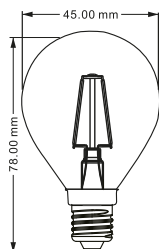

*Technical information indicated above may have tolerance $\pm 10\%$. For final updated information please visit website www.braytron.com