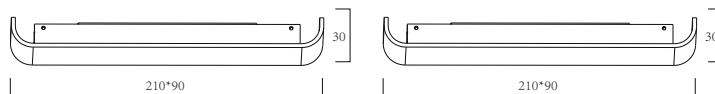

ITEM NO | COLOR TEMP
BH07-03200 | 3000K

ITEM NO | COLOR TEMP
BH07-03201 | 3000K

Type	AVVA-WL03	AVVA-WL03
LED Type	SMD	SMD
Body Colour	White	Black
Watts	8W	8W
Luminous	480lm	480lm
CRI	80	80
Power Factor	>0.55	>0.55
Beam Angle	90°	90°
Voltage	220V-240VAC	220V-240VAC
Material	Aluminum	Aluminum
Diffuser	PC	PC
Driver	Included	Included
Environmental Humidity	%5-%70	%5-%70
Pcs/Carton	20	20