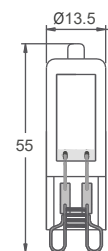

ITEM NO | COLOR TEMP
BA29-00590 | 3000K
BA29-00593 | 6500K

ITEM NO | COLOR TEMP
BA29-50290 | 2700K
BA29-50293 | 6500K

ITEM NO | COLOR TEMP
BA29-50390 | 2700K
BA29-50393 | 6500K

Type	G9	G9	G9
LED Type	SMD	SMD	SMD
Socket	G9	G9	G9
Watts	5W	2W	3W
Equivalent	30W	24W	32W
Luminous	340lm	240lm	360lm
CRI	80	80	80
Power Factor	>0.8	>0.8	>0.8
Beam Angle	300°	360°	360°
Voltage	220V-240VAC	220V-240VAC	220V-240VAC
Material	Ceramic	Glass	Glass
Diffuser	PC	Glass	Glass
Driver	Included	Included	Included
Environmental Humidity	%5-%70	%5-%70	%5-%70
Pcs/Carton	200	200	100