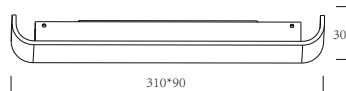

ITEM NO | COLOR TEMP
BH07-03300 | 3000K

ITEM NO | COLOR TEMP
BH07-03301 | 3000K

Type	AVVA-WL04	AVVA-WL04
LED Type	SMD	SMD
Body Colour	White	Black
Watts	12W	12W
Luminous	720lm	720lm
CRI	80	80
Power Factor	>0.55	>0.55
Beam Angle	90°	90°
Voltage	220V-240VAC	220V-240VAC
Material	Aluminum	Aluminum
Diffuser	PC	PC
Driver	Included	Included
Environmental Humidity	%5-%70	%5-%70
Pcs/Carton	20	20