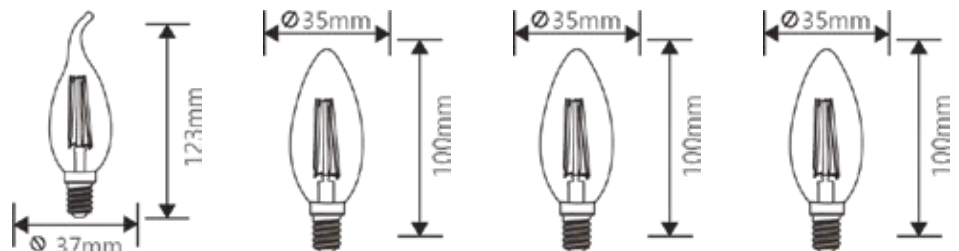

*Technical information indicated above may have tolerance ±%10. For final updated information please visit website www.braytron.com