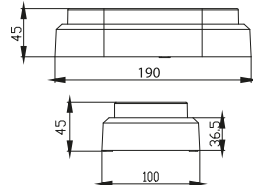

*Technical information indicated above may have tolerance ±%10.For final updated information please visit website www.braytron.com