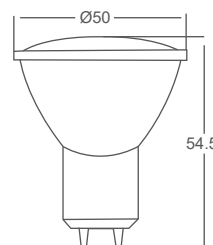

ITEM NO	COLOR TEMP
BA24-00560	2700K
BA24-00561	4000K
BA24-00563	6500K

Type	MR16
LED Type	SMD
Socket	GU5.3
Watts	5W
Equivalent	32W
Luminous	360lm
CRI	80
Power Factor	>0.5
Beam Angle	100°
Voltage	220V-240VAC
Material	Thermoplastic & Aluminium
Diffuser	PC
Driver	Included
Environmental Humidity	%5-%70
Pcs/Carton	100

*Technical information indicated above may have tolerance ±%10. For final updated information please visit website www.braytron.com