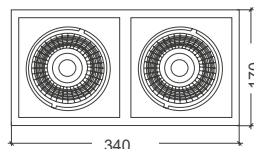

Powered by
SAMSUNG LED

ITEM NO	COLOR TEMP	ITEM NO	COLOR TEMP	ITEM NO	COLOR TEMP
BD36-00500	3000K	BD36-00600	3000K	BD36-00700	3000K
BD36-00510	4000K	BD36-00610	4000K	BD36-00710	4000K
BD36-00530	6500K	BD36-00630	6500K	BD36-00730	6500K

Type	SHOPLINE	SHOPLINE	SHOPLINE
LED Type	COB	COB	COB
Body Color	White	White	White
Watts	30W	2x30W	3x30W
Luminous	2700lm	5400lm	8400lm
CRI	80	80	80
Power Factor	>0.9	>0.9	>0.9
Beam Angle	24°	24°	24°
Voltage	220V-240VAC	220V-240VAC	220V-240VAC
Material	Aluminium	Aluminium	Aluminium
Diffuser	Glass	Glass	Glass
Driver	Included	Included	Included
Environmental Humidity	%5-%70	%5-%70	%5-%70
Pcs/Carton	12	6	6