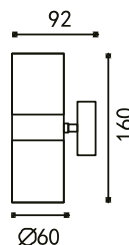

Application

- Outdoor Walls
- Indoor Walls
- Garden Walls
- Garden Teras

Features

- Stainless Steel Material
- Easy insatallation
- Anti Glare design
- Suitable for GU10 bulbs

Suitable for
GU10 BULB

ITEM N O | BODY COLOR
BG32-00304 | NICKEL

ITEM N O | BODY COLOR
BG32-00324 | NICKEL

Type	RITA-S WL.1	RITA-S EL.2
Socket	GU10	GU10
Max Watt	35W	35W
Voltage	220V-240VAC	220V-240VAC
Material	Stainless Steel	Stainless Steel
Environmental Humidity	%5-%95	%5-%95
Pcs/Carton	20	20