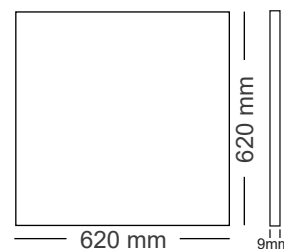

| Type | Panelled-RP | Panelled-RP |
|------------------------|-------------|-------------|
| LED Type | SMD | SMD |
| Body Color | White | White |
| Watts | 40W | 40W |
| Luminous | 3400lm | 3400lm |
| CRI | 80 | 80 |
| Power Factor | >0.9 | >0.9 |
| Beam Angle | 110° | 110° |
| Voltage | 220V-240VAC | 220V-240VAC |
| Material | Aluminium | Aluminium |
| Diffuser | PS | PS |
| Driver | Included | Included |
| Environmental Humidity | %5-%70 | %5-%70 |
| Pcs/Cartron | 5 | 5 |