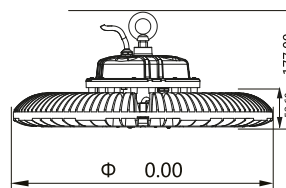

130Lm/w

ITEM NO | COLOR TEMP
BT45-19132 | 6000K

ITEM NO | COLOR TEMP
BT45-19632 | 6000K

Type	HIBAY	HIBAY
LED Type	SMD	SMD
Body Colour	Grey	Grey
Watts	100W	200W
Luminous	13000lm	26000lm
CRI	80	80
Power Factor	>0.9	>0.9
Beam Angle	90°	90°
Voltage	220V-240VAC	220V-240VAC
Material	Aluminum	Aluminum
Diffuser	PC	PC
Driver	Included	Included
Environmental Humidity	%5-%95	%5-%95
Pcs/Carton	1	1