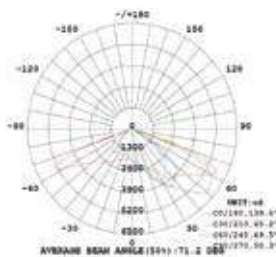

LUMINOUS INTENSITY DISTRIBUTION DIAGRAM

*Technical information indicated above may have tolerance ±%10.For final updated information please visit website www.braytron.com