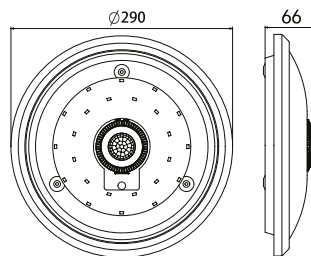

Features

- No Flicking
- Built-in Driver
- Built-in Sensor
- High Efficiency
- Low Energy Consumption
- Easy & Quick Installation
- Suitable For Indoor Ceiling Use

ITEM NO	COLOR TEMP
BC15-00300	3000K
BC15-00330	6500K

Type	ML300
LED Type	SMD
Sensor Type	PIR
Body Color	White
Luminous	900lm
Watts	15W
CRI	70
Power Factor	>0.5
Beam Angle	120°
Voltage	220V-240VAC
Material	Iron
Diffuser	PC
Driver	Included
Environmental Humidity	%5-%70
Pcs/Carton	10