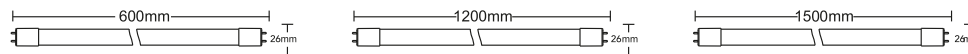

A+

ITEM NO	COLOR TEMP	ITEM NO	COLOR TEMP	ITEM NO	COLOR TEMP
BA52-00680	3000K	BA52-01280	3000K	BA52-01580	3000K
BA52-00681	4000K	BA52-01281	4000K	BA52-01581	4000K
BA52-00683	6500K	BA52-01283	6500K	BA52-01583	6500K

Type	T8/0.6mt	T8/1.2mt	T8-/1.5mt
Connection	Double Side	Double Side	Double Side
LED Type	SMD	SMD	SMD
Socket	G13	G13	G13
Watts	9W	18W	24W
Luminous	900lm	1800lm	2400lm
CRI	70	70	70
Power Factor	>0.5	>0.5	>0.5
Beam Angle	120°	120°	120°
Voltage	220V-240VAC	220V-240VAC	220V-240VAC
Material	Glass	Glass	Glass
Diffuser	Glass	Glass	Glass
Driver	Included	Included	Included
Environmental Humidity	%5-%70	%5-%70	%5-%70
Pcs/Carton	25	25	25