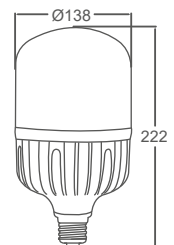

*Technical information indicated above may have tolerance $\pm 10\%$. For final updated information please visit website www.braytron.com