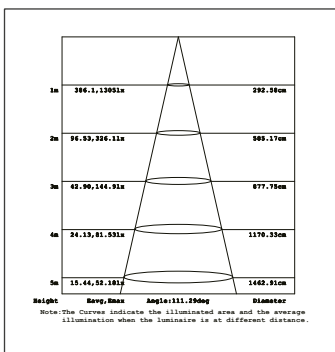

Type	Panelled-RP	Panelled-RP
LED Type	SMD	SMD
Body Color	White	White
Watts	40W	40W
Luminous	4000lm	4000lm
CRI	80	80
Power Factor	>0.9	>0.9
Beam Angle	110°	110°
Voltage	220V-240VAC	220V-240VAC
Material	Aluminium	Aluminium
Diffuser	PS	PS
Driver	Included	Included
Environmental Humidity	%5-%70	%5-%70
Pcs/Carton	5	5

3 YEARS WARRANTY

LED 30,000 HOURS

CE ENEC

EMC RoHS LVD IP20

This luminaire contains built-in LED lamps. The lamps cannot be changed in the luminaire.

Braytron

874/2012