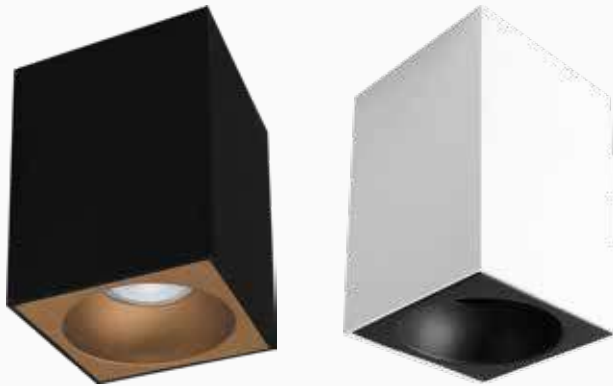

*Technical information indicated above may have tolerance $\pm 10\%$. For final updated information please visit website www.braytron.com

- Application**
- Hotels & Office
 - Restaruants
 - Shops
 - Stores & Homes
- Features**
- Aluminium Material
 - Easy installation
 - Anti Glare Design
 - Suitable For GU10 Bulbs