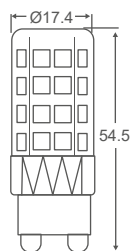

ITEM NO | COLOR TEMP
BA29-00590 | 3000K
BA29-00593 | 6500K

ITEM NO | COLOR TEMP
BA29-50290 | 2700K
BA29-50293 | 6500K

ITEM NO | COLOR TEMP
BA29-50390 | 2700K
BA29-50393 | 6500K

Type	G9	G9	G9
LED Type	SMD	SMD	SMD
Socket	G9	G9	G9
Watts	5W	2W	3W
Equivalent	30W	24W	32W
Luminous	340lm	240lm	360lm
CRI	80	80	80
Power Factor	>0.8	>0.8	>0.8
Beam Angle	300°	360°	360°
Voltage	220V-240VAC	220V-240VAC	220V-240VAC
Material	Ceramic	Glass	Glass
Diffuser	PC	Glass	Glass
Driver	Included	Included	Included
Environmental Humidity	%5-%70	%5-%70	%5-%70
Pcs/Carton	200	200	100