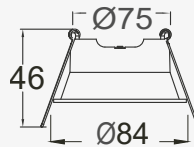

Item No	BH03-04100
Type	TETRA-CF
Socket	GU10
Max Watt	35W
Voltage	220V-240VAC
IP	IP20
Material	Aluminum
Environmental Humidity	%5-%70
Cutout	75x75mm
Pcs/Carton	100