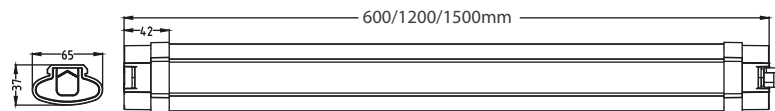

*Technical information indicated above may have tolerance $\pm 10\%$. For final updated information please visit website www.braytron.com