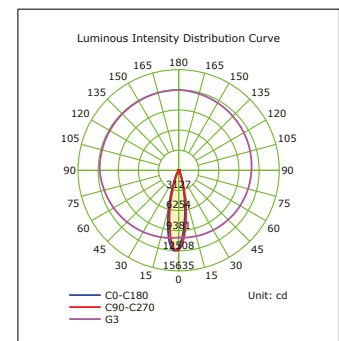

Powered by
SAMSUNG LED

ITEM NO	COLOR TEMP
BD30-01400	3000K
BD30-01410	4000K

ITEM NO	COLOR TEMP
BD30-01401	3000K

Type	SHOPLINE-D	SHOPLINE-D
LED Type	COB	COB
Body Color	White	Black
Watts	15W	15W
Luminous	1180lm	1180lm
CRI	80	80
Power Factor	>0.5	>0.5
Beam Angle	24°	24°
Voltage	220V-240VAC	220V-240VAC
Material	Aluminium	Aluminium
Diffuser	PMMA Lens	PMMA Lens
Driver	Included	Included
Environmental Humidity	%5-%70	%5-%70
Pcs/Carton	12	12