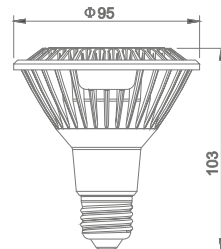

ITEM NO | COLOR TEMP
BA31-01420 | 3000K

ITEM NO | COLOR TEMP
BA32-01450 | 3000K

ITEM NO | COLOR TEMP
BA32-01460 | 3000K

Type	PAR30	AR111	AR111
LED Type	SMD	SMD	SMD
Socket	E27	GU10	G53
Watts	14W	14W	14W
Equivalent	75W	75W	75W
Luminous	1050lm	1220lm	1050lm
CRI	80	80	80
Power Factor	>0.5	>0.5	>0.5
Beam Angle	38°	30°	30°
Voltage	220V-240VAC	220V-240VAC	220V-240VAC
Material	Aluminium	Aluminium	Aluminium
Diffuser	Glass	PC	PC
Driver	Included	Included	Included
Environmental Humidity	%5-%70	%5-%70	%5-%70
Pcs/Carton	20	50	50