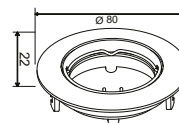

Item No	BH03-02074
Type	MITTO-R
Socket	GU10/GU5.3
Material	Aluminum
Color	Nickel
Cutout Size	75mm
Pcs/Carton	200

Item No	BH03-02040
Type	MITTO-S
Socket	GU10/GU5.3
Material	Aluminum
Color	White
Cutout Size	75mm
Pcs/Carton	200