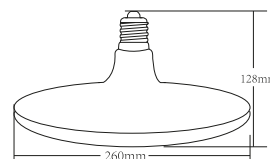

| LED Type | SMD | SMD | SMD |
|------------------------|-------------|-------------|-------------|
| Body color | White | Black | Red |
| Socket | E27 | E27 | E27 |
| Watts | 32W | 32W | 32W |
| Luminous | 2700lm | 2700lm | 2700lm |
| CRI | 80 | 80 | 80 |
| Power Factor | >0.5 | >0.5 | >0.5 |
| Beam Angle | 120° | 120° | 120° |
| Voltage | 220V-240VAC | 220V-240VAC | 220V-240VAC |
| Material | PC | PC | PC |
| Diffuser | PC | PC | PC |
| Driver | Included | Included | Included |
| Environmental Humidity | %5-%70 | %5-%70 | %5-%70 |
| Pcs/Cartron | 8 | 8 | 8 |