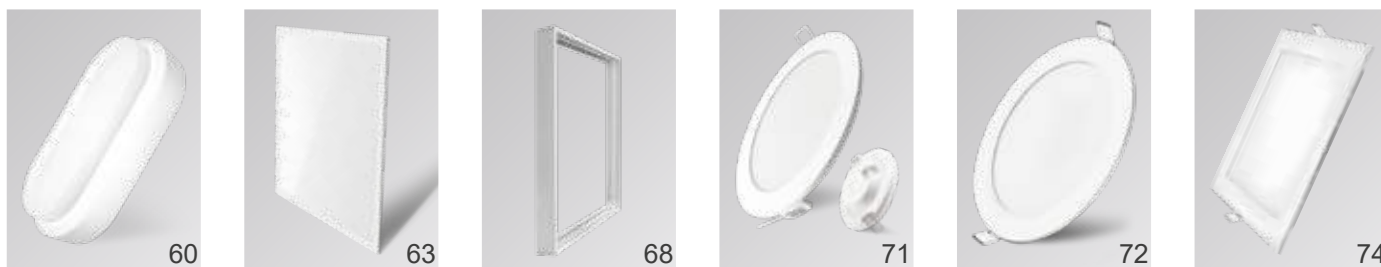

*Technical information indicated above may have tolerance $\pm 10\%$. For final updated information please visit website www.braytron.com