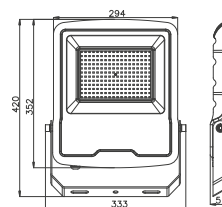

ITEM NO	COLOR TEMP
BT61-09102	3000K
BT61-09132	6500K

ITEM NO	COLOR TEMP
BT61-09402	3000K
BT61-09432	6500K

ITEM NO	COLOR TEMP
BT61-09602	3000K
BT61-09632	6500K

Type	FLOODLED-SL	FLOODLED-SL	FLOODLED-SL
LED Type	SMD	SMD	SMD
Body Colour	Grey	Grey	Grey
Watts	100W	150W	200W
Luminous	8000lm	12000lm	16000lm
CRI	70	70	70
Power Factor	>0.9	>0.9	>0.9
Beam Angle	120°	120°	120°
Voltage	220V-240VAC	220V-240VAC	220V-240VAC
Material	Aluminum	Aluminum	Aluminum
Diffuser	Tempered Glass	Tempered Glass	Tempered Glass
Driver	Included	Included	Included
Environmental Humidity	%5-%95	%5-%95	%5-%95
Pcs/Carton	4	3	2