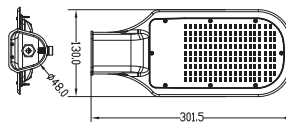

*Technical information indicated above may have tolerance ±%10. For final updated information please visit website www.braytron.com