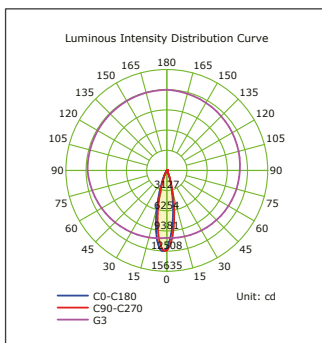

ITEM NO	COLOR TEMP
BD30-00300	3000K
BD30-00310	4000K

ITEM NO	COLOR TEMP
BD30-00301	3000K
BD30-00311	4000K

Type	SHOPLINE-A	SHOPLINE-A
LED Type	COB	COB
Body Colour	White	Black
Watts	30W	30W
Luminous	2600lm	2600lm
CRI	80	80
Power Factor	>0.9	>0.9
Beam Angle	30°	30°
Voltage	220V-240VAC	220V-240VAC
Material	Aluminium	Aluminium
Diffuser	Glass	Glass
Driver	Included	Included
Environmental Humidity	%5-%70	%5-%70
Pcs/Carton	12	12