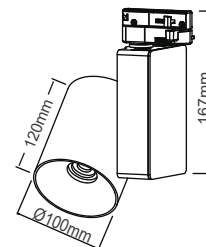

Powered by
SAMSUNG LED

ITEM NO	COLOR TEMP
BD30-2020	3000K
BD30-20210	4000K
BD30-20220	5000K

ITEM NO	COLOR TEMP
BD30-20201	3000K
BD30-20211	4000K
BD30-20221	5000K

Type	SHOPLINE-P	SHOPLINE-P
LED Type	COB	COB
Body Color	White	Black
Watts	40W	40W
Luminous	3600lm	3600lm
CRI	80	80
Power Factor	>0.9	>0.9
Beam Angle	24°	24°
Voltage	220V-240VAC	220V-240VAC
Material	Aluminium	Aluminium
Diffuser	PMMA Lens	PMMA Lens
Driver	Included	Included
Environmental Humidity	%5-%70	%5-%70
Pcs/Carton	12	12