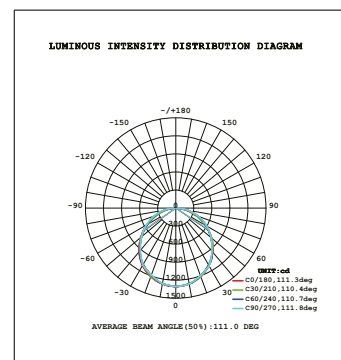

| | |
|------------------------|-------------|
| Type | Panelled-RC |
| LED Type | SMD |
| Body Color | White |
| Watts | 40W |
| Luminous | 3200lm |
| CRI | 80 |
| Power Factor | >0.9 |
| Beam Angle | 120° |
| Voltage | 220V-240VAC |
| Material | Aluminium |
| Diffuser | PS |
| Driver | Included |
| Environmental Humidity | %5-%70 |
| Pcs/Carton | 10 |