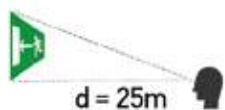

Features

- Emergency exit fitting, provided with different kind of pictograms
- Operates in main supply and emergency mode
- Protection against battery discharge
- Equipped with Auto-test function
- Fitting designed to be used with any kind of pictogram
- Smart design provides easy replacement of pictogram
- Fitting is suitable to be used for ceiling and wall
- Can be modified for hanging mode usage