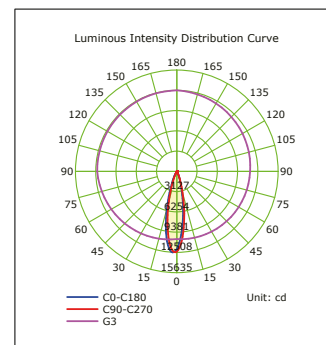

Powered by
SAMSUNG LED

ITEM NO	COLOR TEMP
BD30-00200	3000K
BD30-00210	4000K
BD30-00220	5000K

ITEM NO	COLOR TEMP
BD30-00201	3000K
BD30-00211	4000K
BD30-00221	5000K

Type	SHOPLINE-P	SHOPLINE-P
LED Type	COB	COB
Body Color	White	Black
Watts	30W	30W
Luminous	2660lm	2660lm
CRI	80	80
Power Factor	>0.9	>0.9
Beam Angle	24°	24°
Voltage	220V-240VAC	220V-240VAC
Material	Aluminium	Aluminium
Diffuser	PMMA Lens	PMMA Lens
Driver	Included	Included
Environmental Humidity	%5-%70	%5-%70
Pcs/Carton	12	12