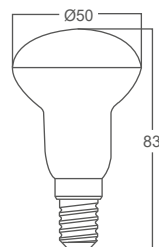

ITEM NO | COLOR TEMP
BA34-00610 | 3000K
BA34-00613 | 6500K

ITEM NO | COLOR TEMP
BA34-00920 | 3000K
BA34-00923 | 6500K

Type	R50	R63
LED Type	SMD	SMD
Socket	E14	E27
Watts	6W	9W
Equivalent	45W	60W
Luminous	530lm	780lm
CRI	80	80
Power Factor	>0.5	>0.5
Beam Angle	180°	180°
Voltage	220V-240VAC	220V-240VAC
Material	Thermoplastic & Aluminium	Thermoplastic & Aluminium
Diffuser	PC	PC
Driver	Included	Included
Environmental Humidity	%5-%70	%5-%70
Pcs/Cartron	100	100